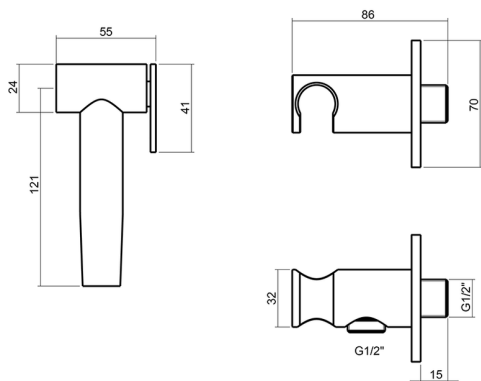

Kit ducha higiénica para bidé Inox AISI 304 XION_XI007915

MODEL **XI007915**

Kit ducha higiénica para bidé Inox AISI 316L, round wall bracket, Bidet handshower, 120 cm Stainless Steel flexible hose

AVAILABLE FINISHINGS

D1 D1 Brushed Inox

CHARACTERISTICS

Bidet handshower

Hygienic Spray

Multi-jets hygienic hand shower, for personal hygiene care.

2025-04-25