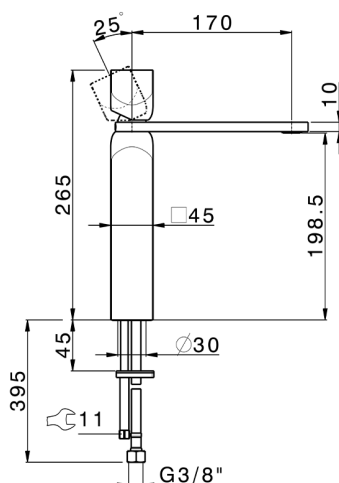

Single lever tall washbasin mixer HI-RISE_RI003544

MODEL **RI003544**

Single lever tall washbasin mixer, without automatic pop up waste, G.3/8" Stainless Steel Flexible

AVAILABLE FINISHINGS

-  **21** 21 Chrome
-  **6X** 6X Matt White/Brushed Gold
-  **6V** 6V Matt White/Brushed Nickel
-  **5G** 5G Rose Gold
-  **4Q** 4Q Matt White
-  **40** 40 Matt Black
-  **2W** 2W Brushed Gold
-  **2F** 2F Brushed Nickel
-  **24** 24 Gold
-  **7W** 7W Matt Black/Brushed Gold

CHARACTERISTICS

Cartridge Spare Parts

ZZ96550000

25 mm Cartridge

2024-12-22