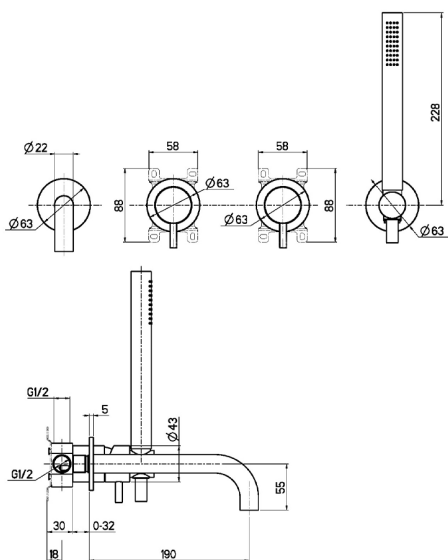

## Concealed single lever bath mixer XION\_XI001101

MODEL **XI001101**

Concealed single lever bath mixer, double separate control, minimalistic one spray handshower, deck mounted spout, Inox AISI 316L

AVAILABLE FINISHINGS

**D1** D1 Brushed Inox

CHARACTERISTICS

Cartridge Spare Parts **ZZ96779000**

**35 mm Cartridge**

## Concealed single lever bath mixer XION\_XI001101

XI001101

<https://en.cisal.it/concealed-single-lever-bath-mixer-xion-xi001101>

2026-04-06