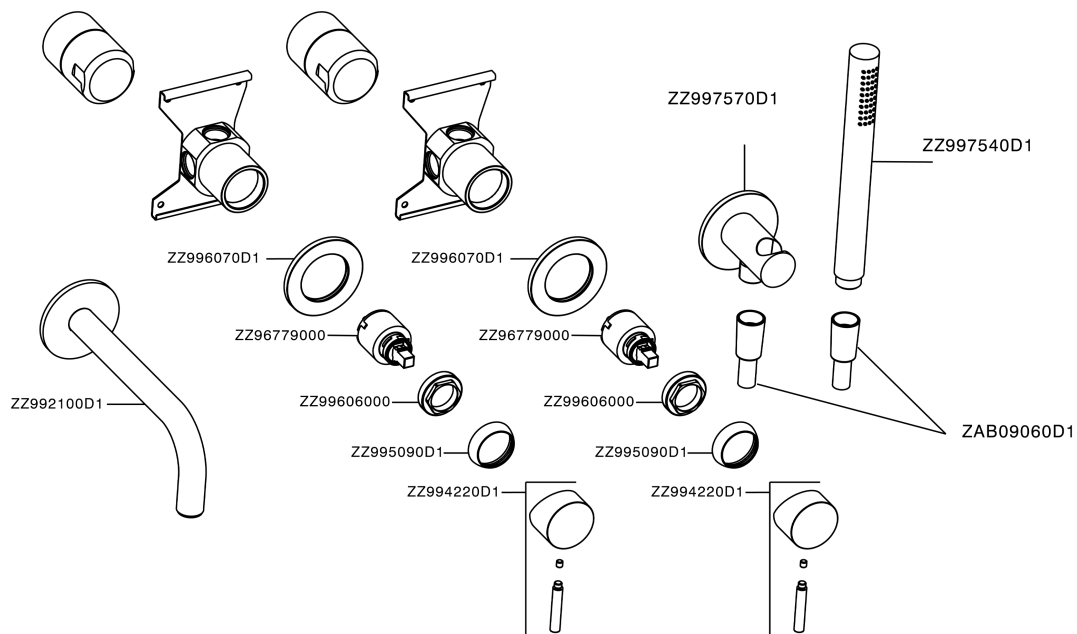

## Concealed single lever bath mixer XION\_XI001101

MODEL **XI001101**

Concealed single lever bath mixer, double separate control, minimalistic one spray handshower, deck mounted spout, Inox AISI 316L

AVAILABLE FINISHINGS

**D1** D1 Brushed Inox

CHARACTERISTICS

Cartridge Spare Parts **ZZ96779000**

**35 mm Cartridge**

## Concealed single lever bath mixer XION\_XI001101

XI001101

<https://en.cisal.it/concealed-single-lever-bath-mixer-xion-xi001101>

2026-05-15