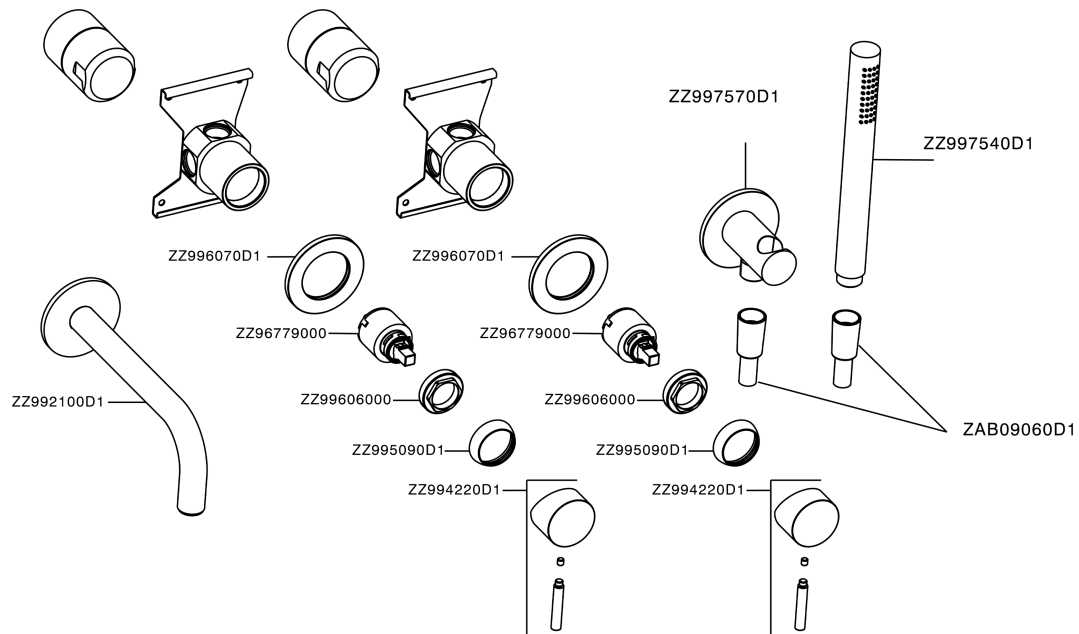

Concealed single lever bath mixer XION_XI001101

MODEL **XI001101**

Concealed single lever bath mixer, double separate control, minimalistic one spray handshower, deck mounted spout, Inox AISI 316L

AVAILABLE FINISHINGS

D1 D1 Brushed Inox

CHARACTERISTICS

Cartridge Spare Parts **ZZ96779000**

35 mm Cartridge

Concealed single lever bath mixer XION_XI001101

XI001101

<https://en.cisal.it/concealed-single-lever-bath-mixer-xion-xi001101>