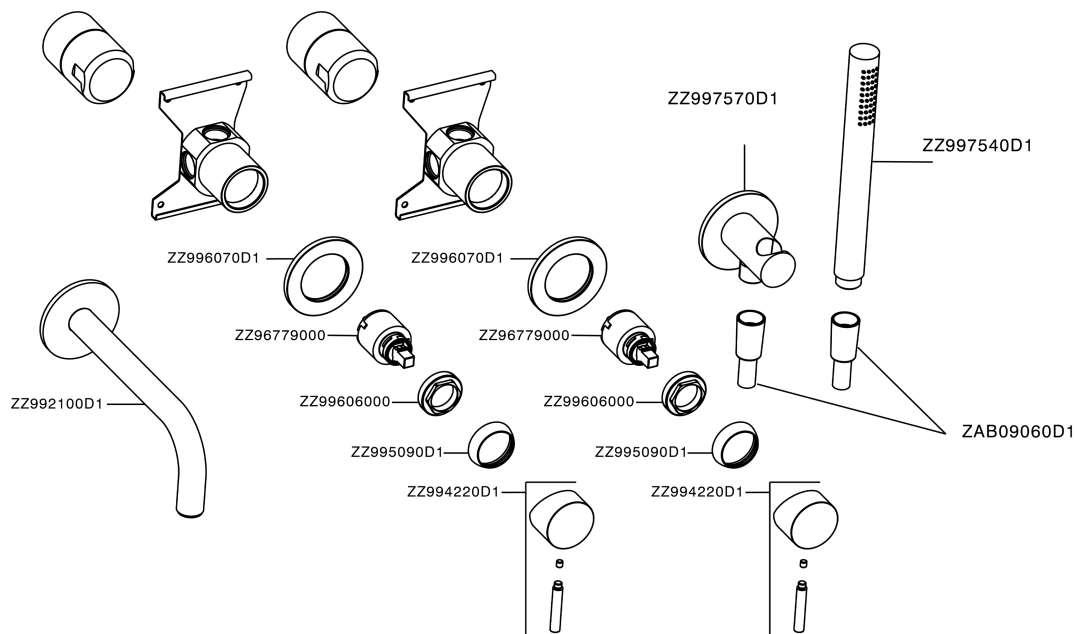

Concealed single lever bath mixer XION_XI001101

XI001101

<https://en.cisal.it/concealed-single-lever-bath-mixer-xion-xi001101>

2026-04-06