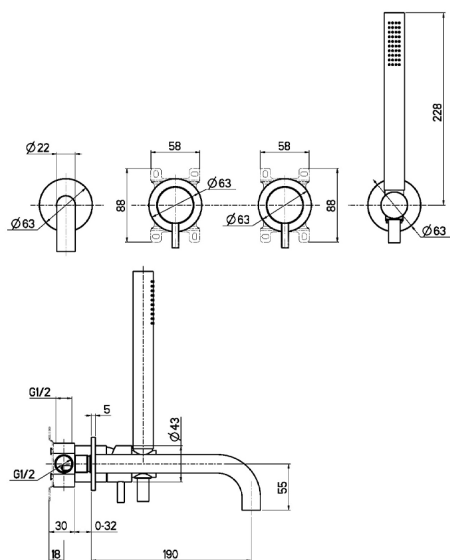

Concealed single lever bath mixer XION_XI001101

MODEL **XI001101**

Concealed single lever bath mixer, double separate control, minimalistic one spray handshower, deck mounted spout, Inox AISI 316L

AVAILABLE FINISHINGS

D1 D1 Brushed Inox

CHARACTERISTICS

Cartridge Spare Parts **ZZ96779000**

35 mm Cartridge

Concealed single lever bath mixer XION_XI001101

XI001101

<https://en.cisal.it/concealed-single-lever-bath-mixer-xion-xi001101>