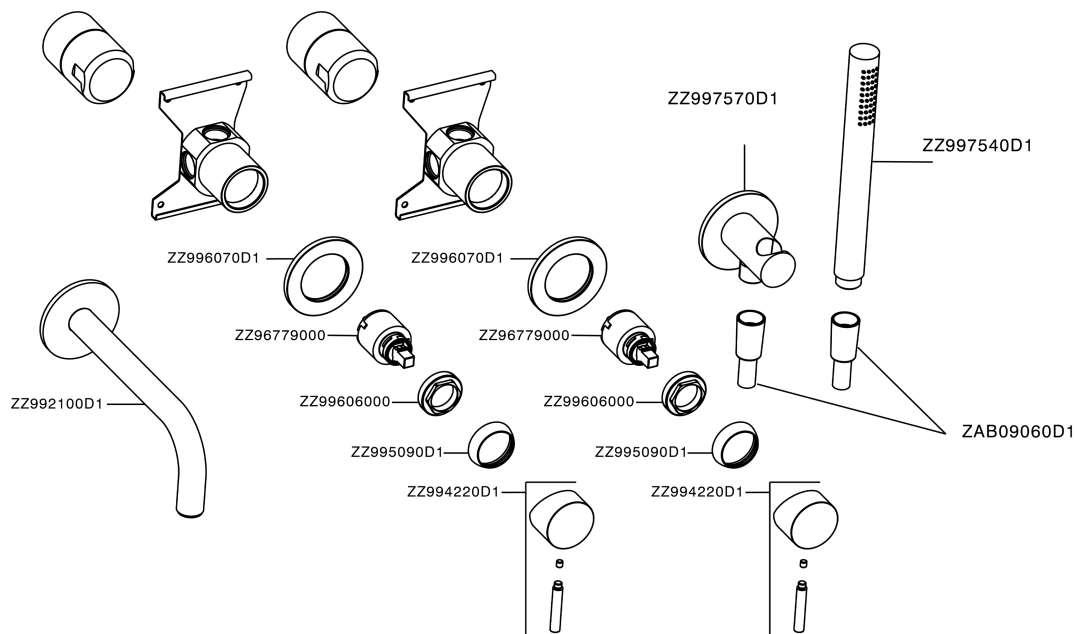

## Concealed single lever bath mixer XION\_XI001101

MODEL **XI001101**

Concealed single lever bath mixer, double separate control, minimalistic one spray handshower, deck mounted spout, Inox AISI 316L

AVAILABLE FINISHINGS

**D1** D1 Brushed Inox

CHARACTERISTICS

Cartridge Spare Parts **ZZ96779000**

**35 mm Cartridge**

## Concealed single lever bath mixer XION\_XI001101

XI001101

<https://en.cisal.it/concealed-single-lever-bath-mixer-xion-xi001101>

2026-04-06