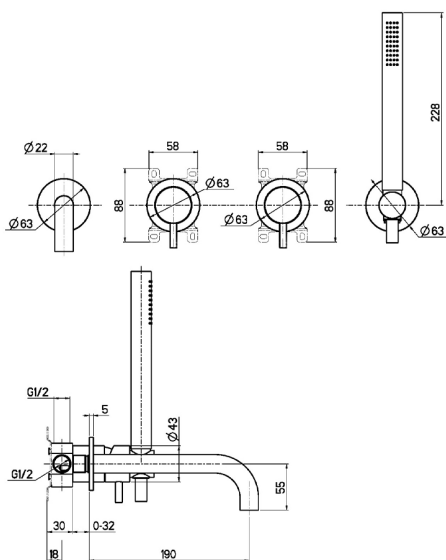

Concealed single lever bath mixer XION_XI001101

MODEL **XI001101**

Concealed single lever bath mixer, double separate control, minimalistic one spray handshower, deck mounted spout, Inox AISI 316L

AVAILABLE FINISHINGS

D1 D1 Brushed Inox

CHARACTERISTICS

Cartridge Spare Parts **ZZ96779000**

35 mm Cartridge

Concealed single lever bath mixer XION_XI001101

XI001101

<https://en.cisal.it/concealed-single-lever-bath-mixer-xion-xi001101>