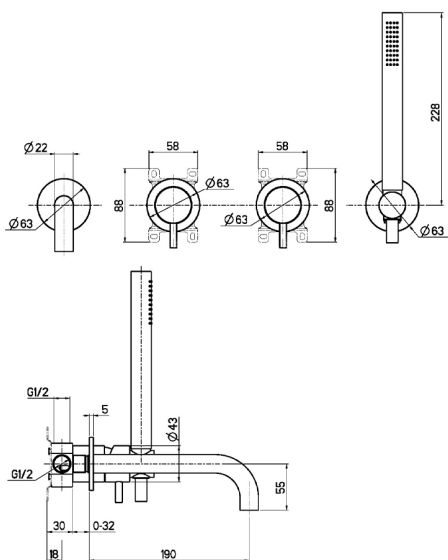

## Concealed single lever bath mixer XION\_XI001101

MODEL **XI001101**

Concealed single lever bath mixer, double separate control, minimalistic one spray handshower, deck mounted spout, Inox AISI 316L

AVAILABLE FINISHINGS

**D1** D1 Brushed Inox

CHARACTERISTICS

Cartridge Spare Parts **ZZ96779000**

**35 mm Cartridge**

## Concealed single lever bath mixer XION\_XI001101

XI001101

<https://en.cisal.it/concealed-single-lever-bath-mixer-xion-xi001101>

2026-05-15