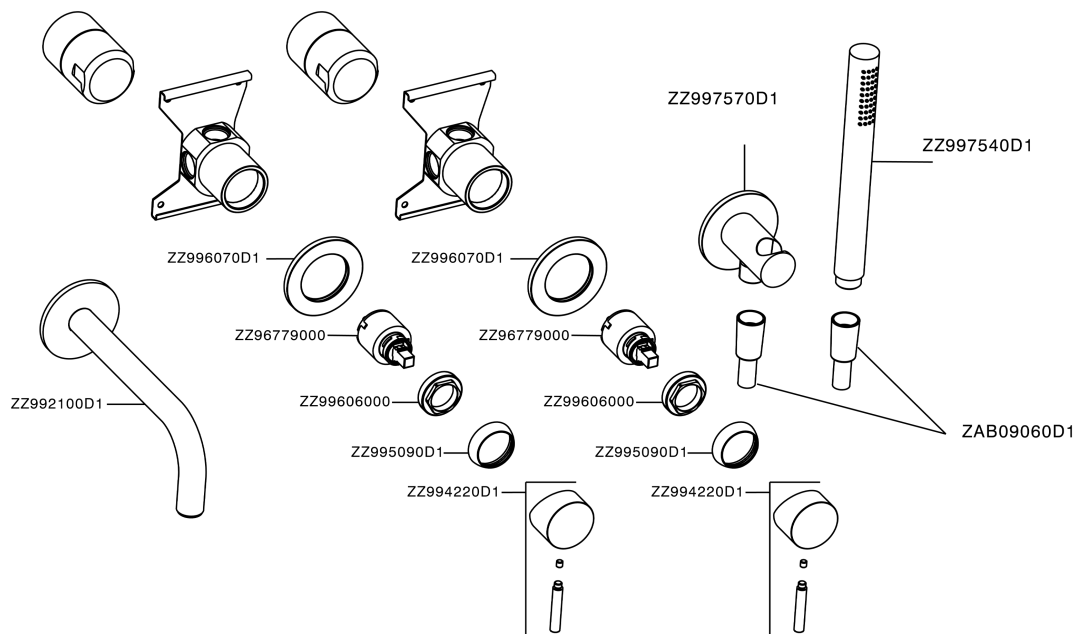

Concealed single lever bath mixer XION_XI001101

XI001101

<https://en.cisal.it/concealed-single-lever-bath-mixer-xion-xi001101>

2026-04-04