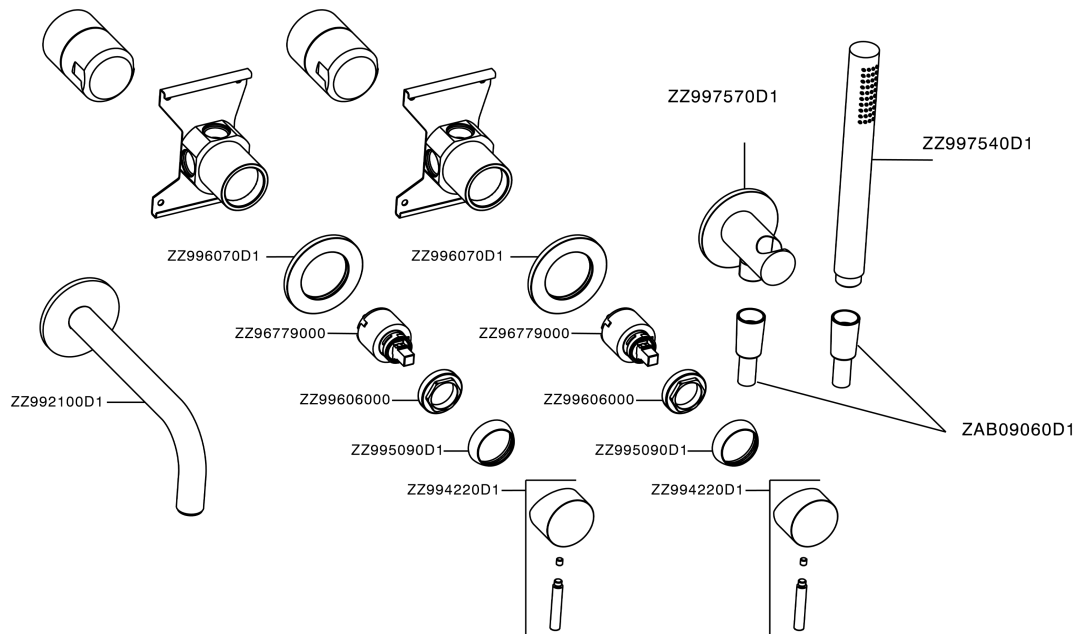

Concealed single lever bath mixer XION_XI001101

XI001101

<https://en.cisal.it/concealed-single-lever-bath-mixer-xion-xi001101>

2026-04-26