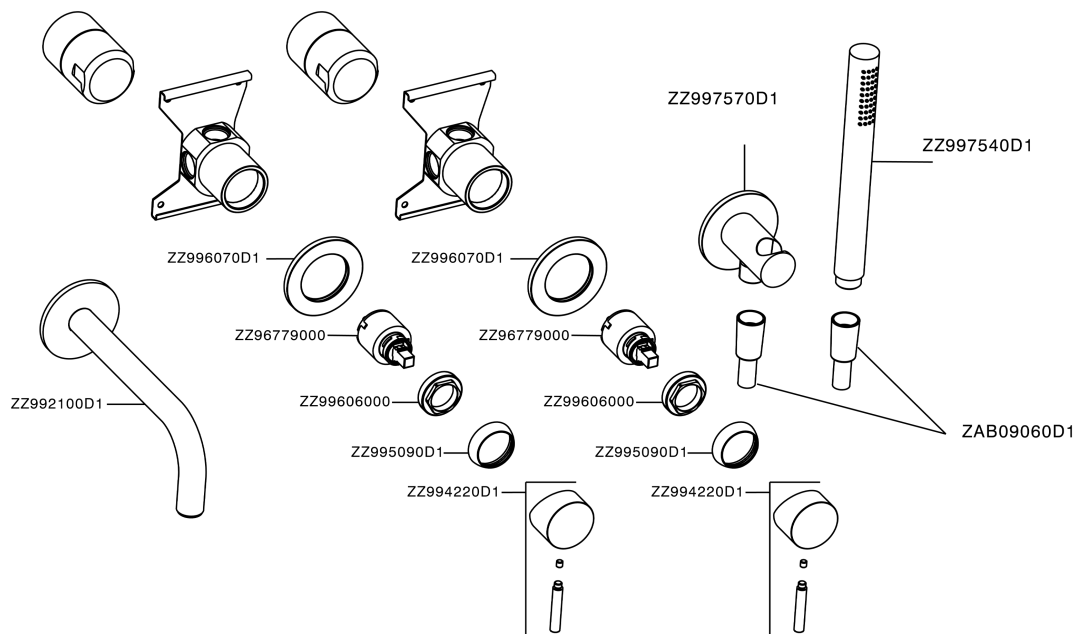

Concealed single lever bath mixer XION_XI001101

XI001101

<https://en.cisal.it/concealed-single-lever-bath-mixer-xion-xi001101>

2026-06-04