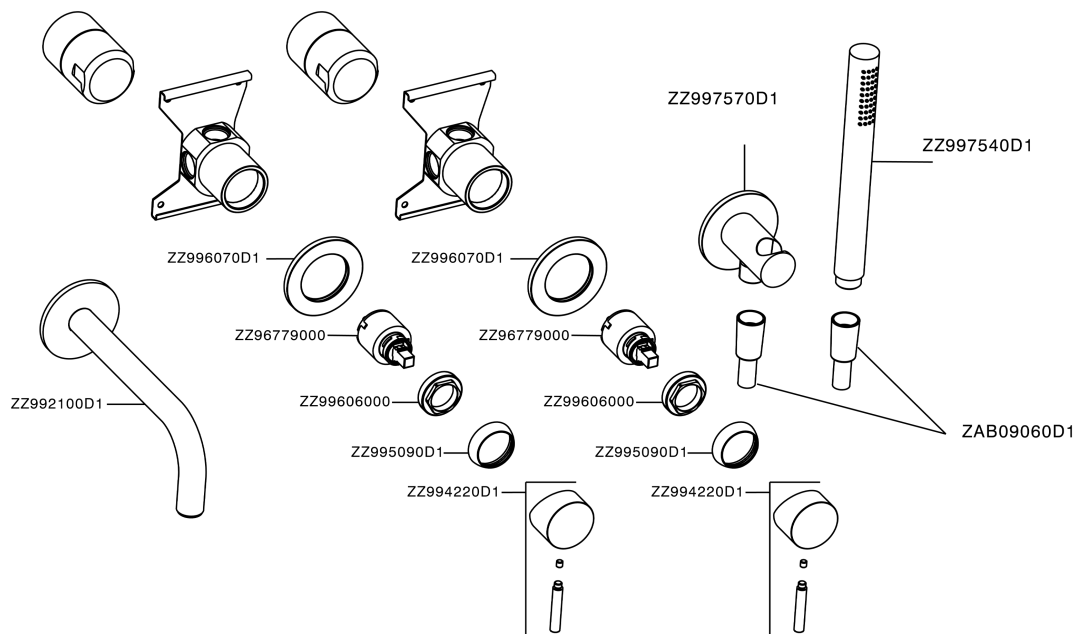

## Concealed single lever bath mixer XION\_XI001101

XI001101

<https://en.cisal.it/concealed-single-lever-bath-mixer-xion-xi001101>

2026-06-25