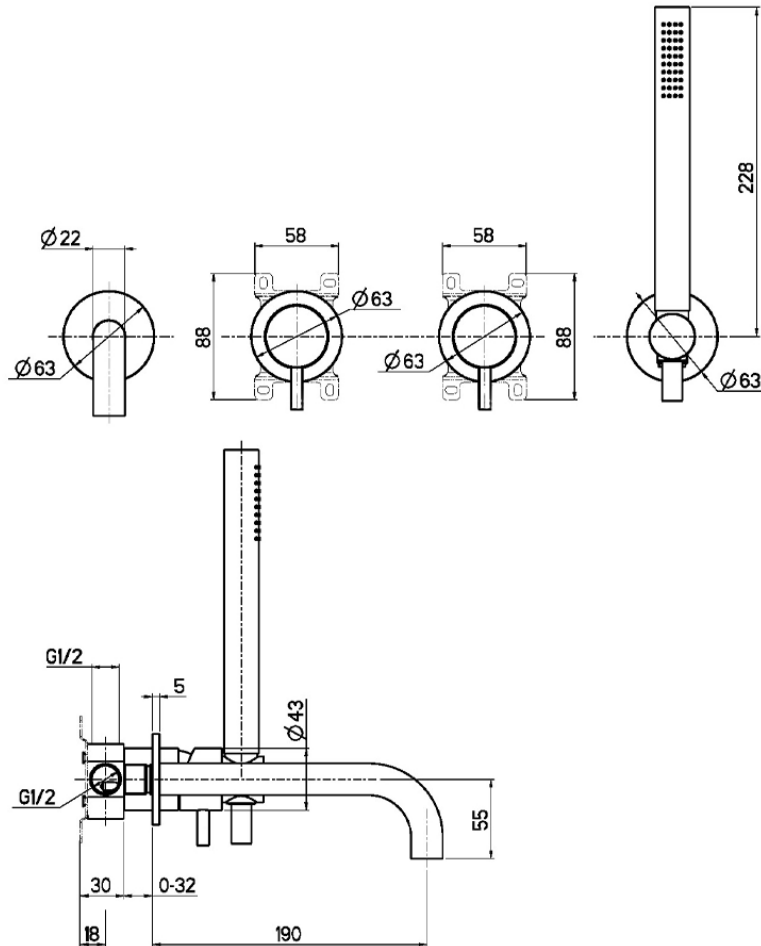

Concealed single lever bath mixer XION_XI001101

XI001101

<https://en.cisal.it/concealed-single-lever-bath-mixer-xion-xi001101>

2026-06-05