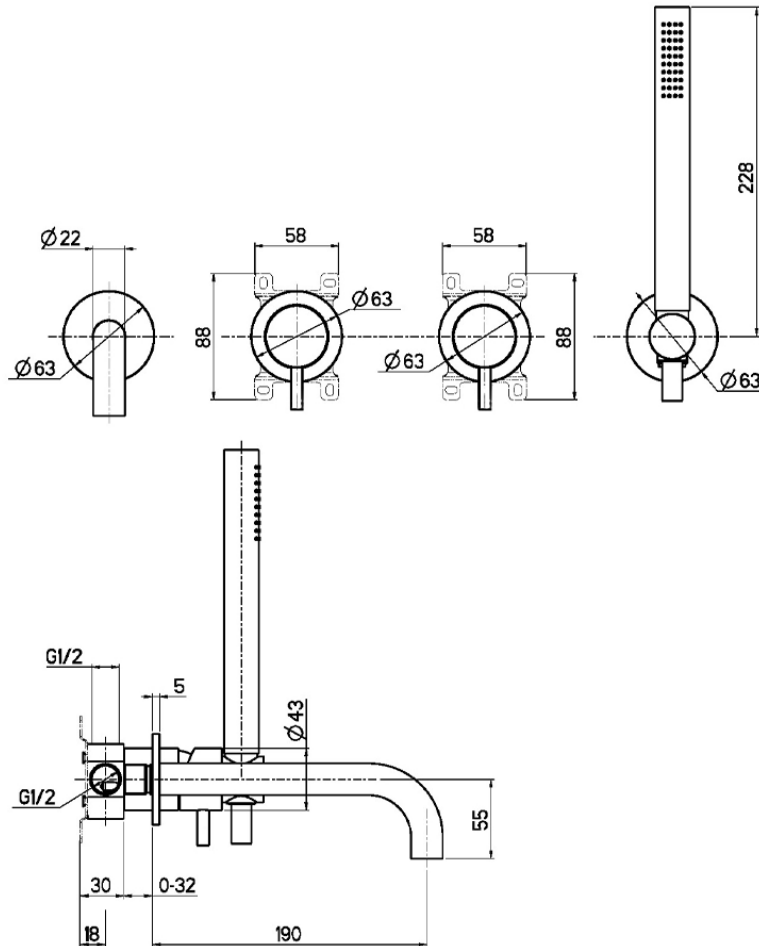

Concealed single lever bath mixer XION_XI001101

XI001101

<https://en.cisal.it/concealed-single-lever-bath-mixer-xion-xi001101>

2026-04-24