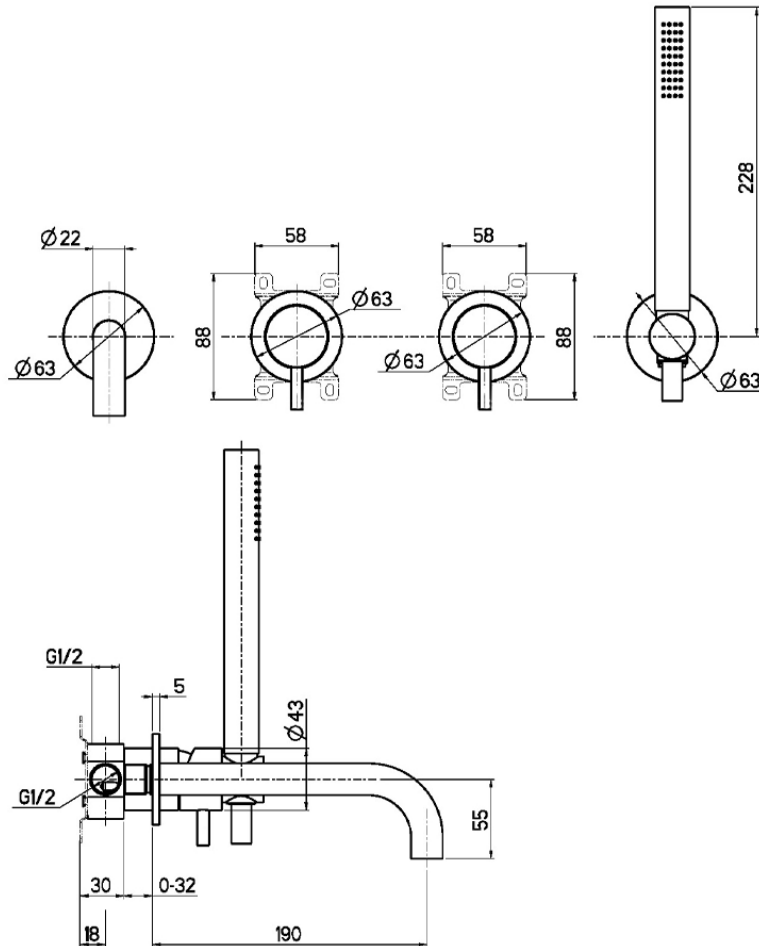

Concealed single lever bath mixer XION_XI001101

XI001101

<https://en.cisal.it/concealed-single-lever-bath-mixer-xion-xi001101>

2026-06-25