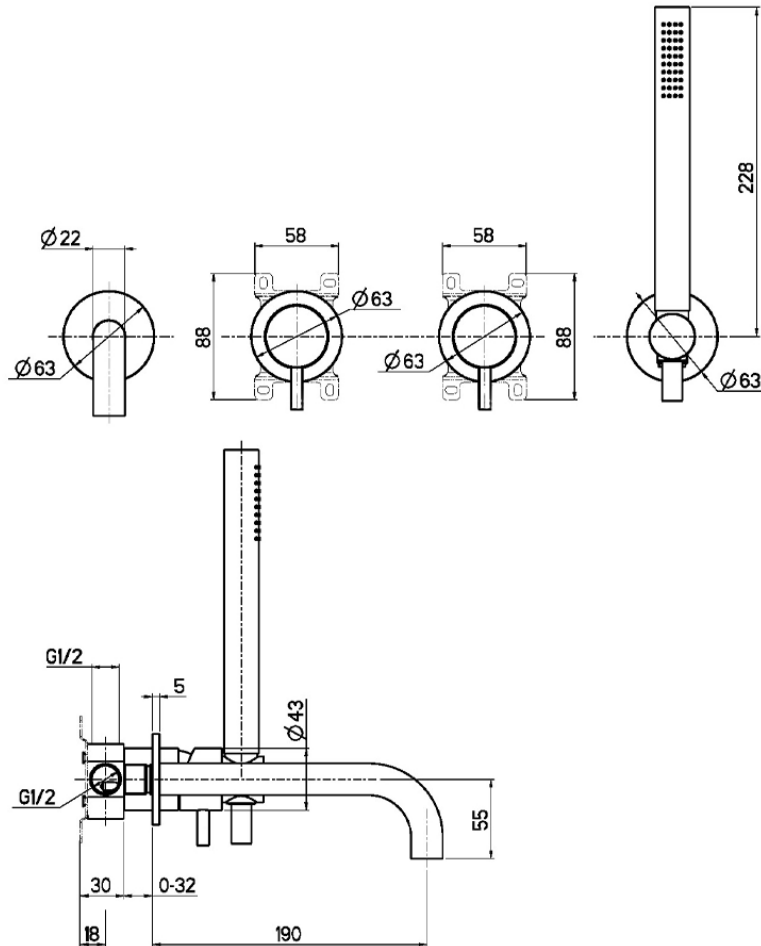

Concealed single lever bath mixer XION_XI001101

XI001101

<https://en.cisal.it/concealed-single-lever-bath-mixer-xion-xi001101>

2026-04-04