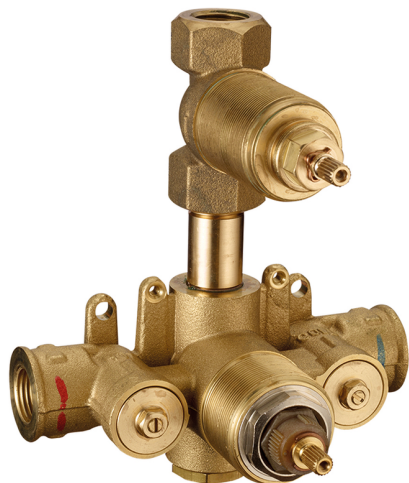

Exposed part for con.thermo.shower mixer 1-outlet WAVE_WE009300

MODEL **WE009300**

Exposed part for con.thermo.shower mixer
1-outlet, stop valve, without concealed part, for items
ZA009301

AVAILABLE FINISHINGS

-  **21** 21 Chrome
-  **2F** 2F Brushed Nickel
-  **2Q** 2Q Black Titanium

CHARACTERISTICS

Installation **Concealed**
Required concealed parts **ZA009301**

Thermostatic

The Cisal thermostatic is your personal water manager, helping you to handle, control and save water and energy.

Concealed thermostatic shower mixer, 1-outlet CONCEALED_ZA009301

MODEL **ZA009301**

Concealed thermostatic shower mixer,
1-outlet, stopvalve with 1/2" outlet, without trim kit

AVAILABLE FINISHINGS

 **04** 04 Without finishing

CHARACTERISTICS

Concealed **1**
Cartridge Spare Parts **24.04A.PP**

8x20 Plus P Thermostatic Valve

Thermostatic

The Cisal thermostatic is your personal water manager, helping you to handle, control and save water and energy.