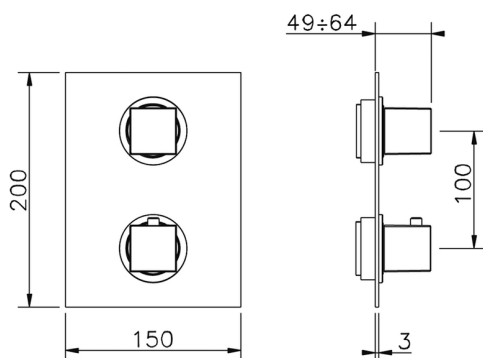

CHARACTERISTICS

Installation **Concealed**
Required concealed parts **ZA009301**

Thermostatic

The Cisal thermostatic is your personal water manager, helping you to handle, control and save water and energy.