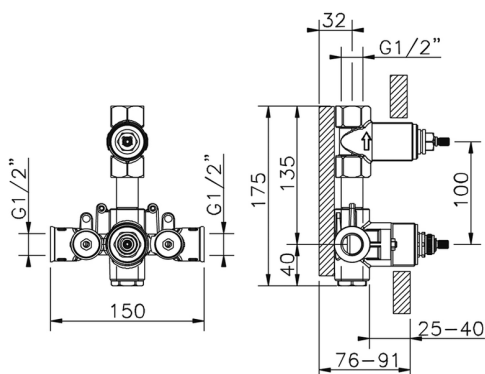

Thermostatic

The Cisal thermostatic is your personal water manager, helping you to handle, control and save water and energy.

2024-12-22