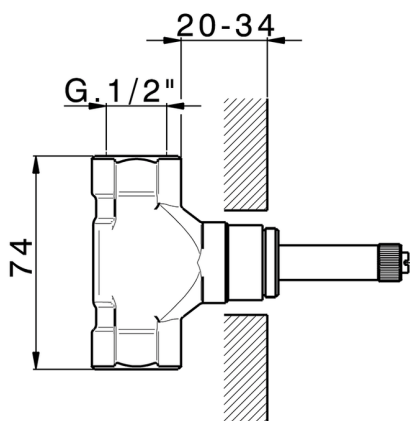

## 3/4 Stopvalve concealed part CONCEALED\_ZA003311

MODEL **ZA003311**

3/4" Stopvalve concealed part, opening clockwise

AVAILABLE FINISHINGS

 **04** 04 Without finishing

CHARACTERISTICS

Concealed **1**

## 3/4 Stopvalve concealed part CONCEALED\_ZA003310

MODEL **ZA003310**

3/4" Stopvalve concealed part, Opening counterclockwise

AVAILABLE FINISHINGS

**04** 04 Without finishing

CHARACTERISTICS

Concealed **1**

## 1/2" stopvalve concealed part CONCEALED\_ZA003321

MODEL **ZA003321**

1/2" stopvalve concealed part, opening clockwise

AVAILABLE FINISHINGS

 **04** 04 Without finishing

CHARACTERISTICS

Concealed **1**

## 1/2" stopvalve concealed part CONCEALED\_ZA003320

MODEL **ZA003320**

1/2" stopvalve concealed part, opening counterclockwise

AVAILABLE FINISHINGS

 **04** 04 Without finishing

CHARACTERISTICS

Concealed **1**