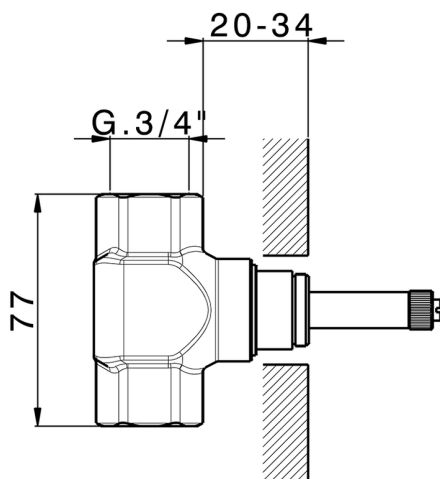

## 3/4 Stopvalve concealed part CONCEALED\_ZA003311

MODEL **ZA003311**

3/4" Stopvalve concealed part, opening clockwise

AVAILABLE FINISHINGS

 **04** 04 Without finishing

CHARACTERISTICS

Concealed **1**

## 3/4 Stopvalve concealed part CONCEALED\_ZA003310

MODEL **ZA003310**

3/4" Stopvalve concealed part, Opening counterclockwise

AVAILABLE FINISHINGS

**04** 04 Without finishing

CHARACTERISTICS

Concealed **1**

## 1/2" stopvalve concealed part CONCEALED\_ZA003321

MODEL **ZA003321**

1/2" stopvalve concealed part, opening clockwise

AVAILABLE FINISHINGS

 **04** 04 Without finishing

CHARACTERISTICS

Concealed **1**