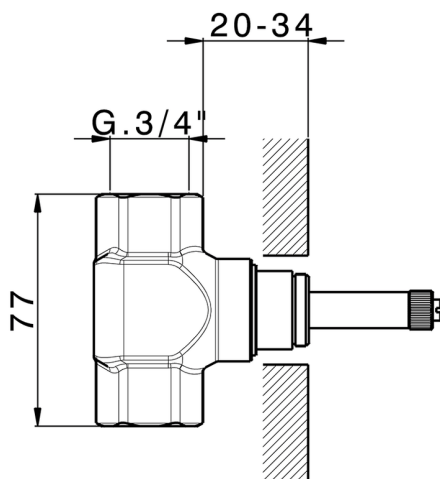

## 3/4 Stopvalve concealed part CONCEALED\_ZA003311

MODEL **ZA003311**

3/4" Stopvalve concealed part, opening clockwise

AVAILABLE FINISHINGS

 **04** 04 Without finishing

CHARACTERISTICS

Concealed **1**

## 3/4 Stopvalve concealed part CONCEALED\_ZA003310

MODEL **ZA003310**

3/4" Stopvalve concealed part, Opening counterclockwise

AVAILABLE FINISHINGS

**04** 04 Without finishing

CHARACTERISTICS

Concealed **1**

## 1/2" stopvalve concealed part CONCEALED\_ZA003321

MODEL **ZA003321**

1/2" stopvalve concealed part, opening clockwise

AVAILABLE FINISHINGS

 **04** 04 Without finishing

CHARACTERISTICS

Concealed **1**

## 1/2" stopvalve concealed part CONCEALED\_ZA003320

MODEL **ZA003320**

1/2" stopvalve concealed part, opening counterclockwise

AVAILABLE FINISHINGS

 **04** 04 Without finishing

CHARACTERISTICS

Concealed **1**