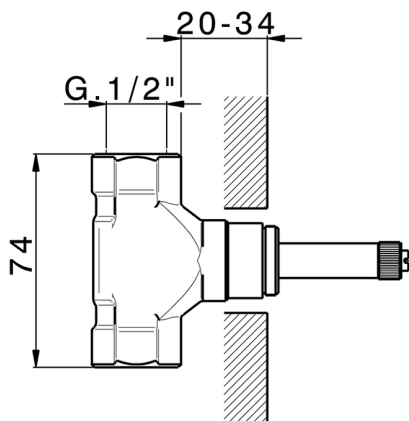

## 3/4 Stopvalve concealed part CONCEALED\_ZA003310

MODEL **ZA003310**

3/4" Stopvalve concealed part, Opening counterclockwise

AVAILABLE FINISHINGS

**04** 04 Without finishing

CHARACTERISTICS

Concealed **1**

## 1/2" stopvalve concealed part CONCEALED\_ZA003321

MODEL **ZA003321**

1/2" stopvalve concealed part, opening clockwise

AVAILABLE FINISHINGS

 **04** 04 Without finishing

CHARACTERISTICS

Concealed **1**

## 1/2" stopvalve concealed part CONCEALED\_ZA003320

MODEL **ZA003320**

1/2" stopvalve concealed part, opening counterclockwise

AVAILABLE FINISHINGS

 **04** 04 Without finishing

CHARACTERISTICS

Concealed **1**