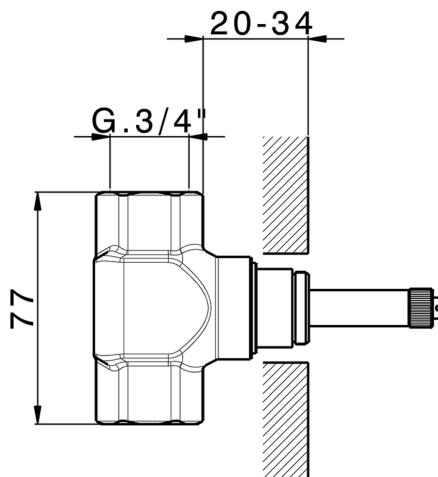

Stopvalve exposed part **CHERIE_CX003310**

MODEL **CX003310**

Stopvalve exposed part, without concealed part, for item ZA003320 - ZA003321, ZA003310 - ZA003311

AVAILABLE FINISHINGS

- 
6T 6T Chrome/Matt Black
- 
7C 7C Gold/Matt Black
- 
7D 7D Polished Nickel/Matt Black
- 
7E 7E Rose Gold/Matt Black

3/4" Stopvalve concealed part, opening clockwise

AVAILABLE FINISHINGS

 **04** 04 Without finishing

CHARACTERISTICS

Concealed **1**

3/4 Stopvalve concealed part CONCEALED_ZA003310

MODEL **ZA003310**

3/4" Stopvalve concealed part, Opening counterclockwise

AVAILABLE FINISHINGS

04 04 Without finishing

CHARACTERISTICS

Concealed **1**

1/2" stopvalve concealed part CONCEALED_ZA003321

MODEL **ZA003321**

1/2" stopvalve concealed part, opening clockwise

AVAILABLE FINISHINGS

 **04** 04 Without finishing

CHARACTERISTICS

Concealed **1**

1/2" stopvalve concealed part CONCEALED_ZA003320

MODEL **ZA003320**

1/2" stopvalve concealed part, opening counterclockwise

AVAILABLE FINISHINGS

 **04** 04 Without finishing