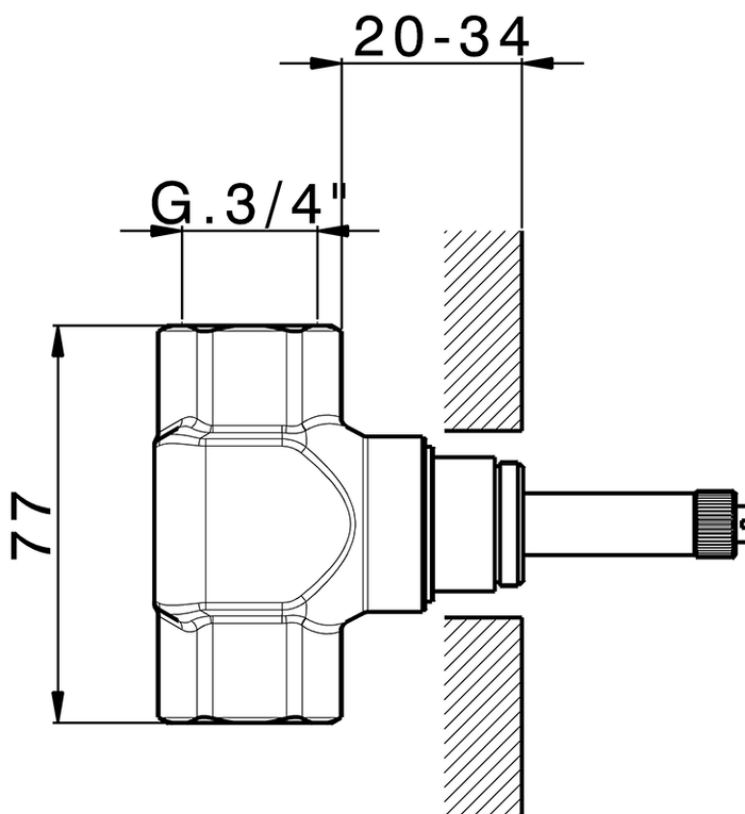

**Stopvalve exposed part CHERIE\_CX003310**

CX003310

<https://en.cisal.it/stopvalve-exposed-part-cherie-cx003310>

ZA003311

<https://en.cisal.it/3-4-stopvalve-concealed-part-concealed-za003311>

ZA003310

<https://en.cisal.it/3-4-stopvalve-concealed-part-concealed-za003310>

ZA003321

<https://en.cisal.it/1-2-stopvalve-concealed-part-concealed-za003321>

ZA003320

<https://en.cisal.it/1-2-stopvalve-concealed-part-concealed-za003320>

2026-04-30