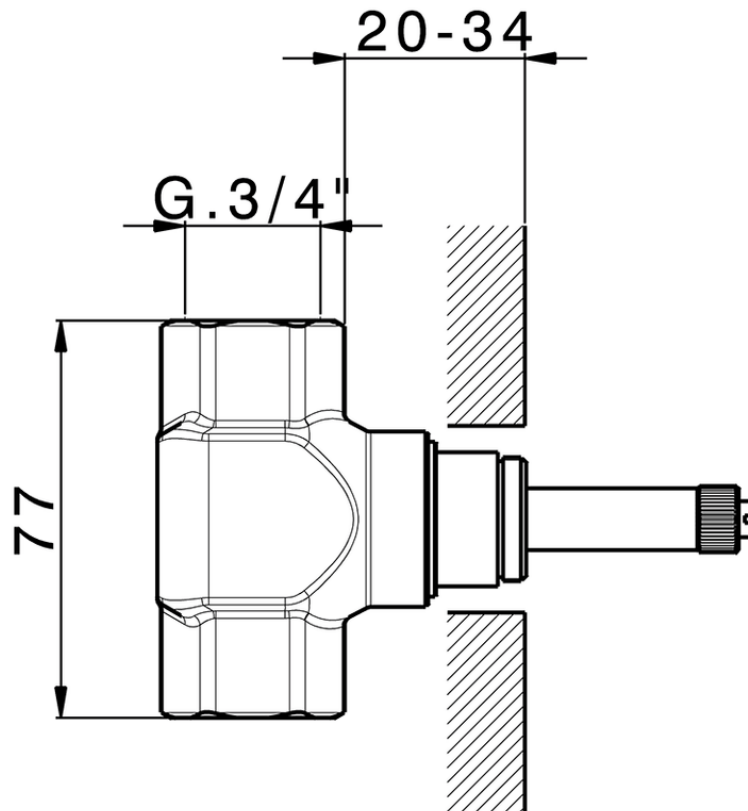

**Stopvalve exposed part CHERIE\_CX003310**

CX003310

<https://en.cisal.it/stopvalve-exposed-part-cherie-cx003310>

ZA003311

<https://en.cisal.it/3-4-stopvalve-concealed-part-concealed-za003311>

ZA003310

<https://en.cisal.it/3-4-stopvalve-concealed-part-concealed-za003310>

ZA003321

<https://en.cisal.it/1-2-stopvalve-concealed-part-concealed-za003321>

ZA003320

<https://en.cisal.it/1-2-stopvalve-concealed-part-concealed-za003320>

2026-04-08