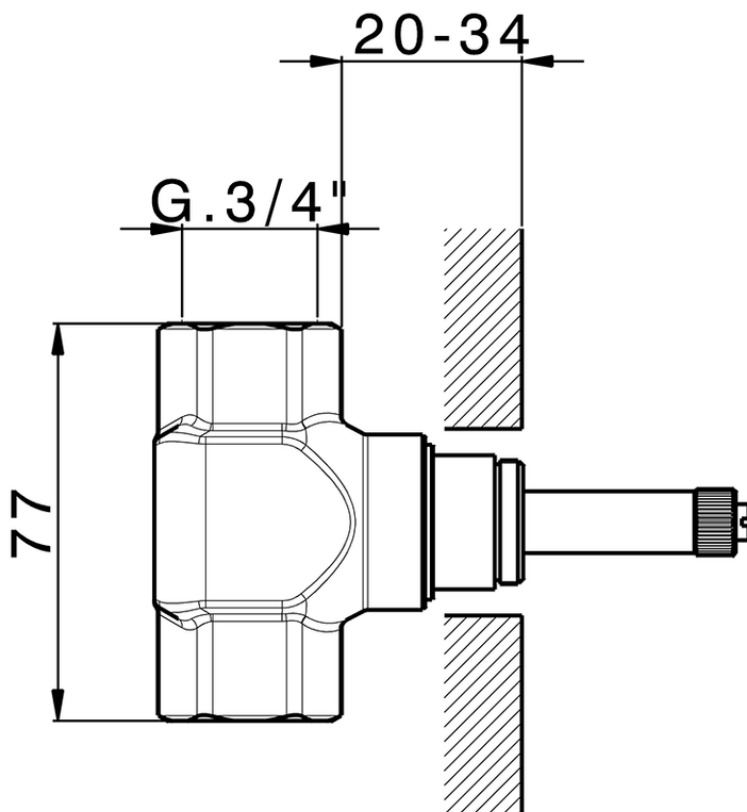

**Stopvalve exposed part CHERIE\_CX003310**

CX003310

<https://en.cisal.it/stopvalve-exposed-part-cherie-cx003310>

ZA003311

<https://en.cisal.it/3-4-stopvalve-concealed-part-concealed-za003311>

ZA003310

<https://en.cisal.it/3-4-stopvalve-concealed-part-concealed-za003310>

ZA003321

<https://en.cisal.it/1-2-stopvalve-concealed-part-concealed-za003321>

ZA003320

<https://en.cisal.it/1-2-stopvalve-concealed-part-concealed-za003320>

2026-04-30