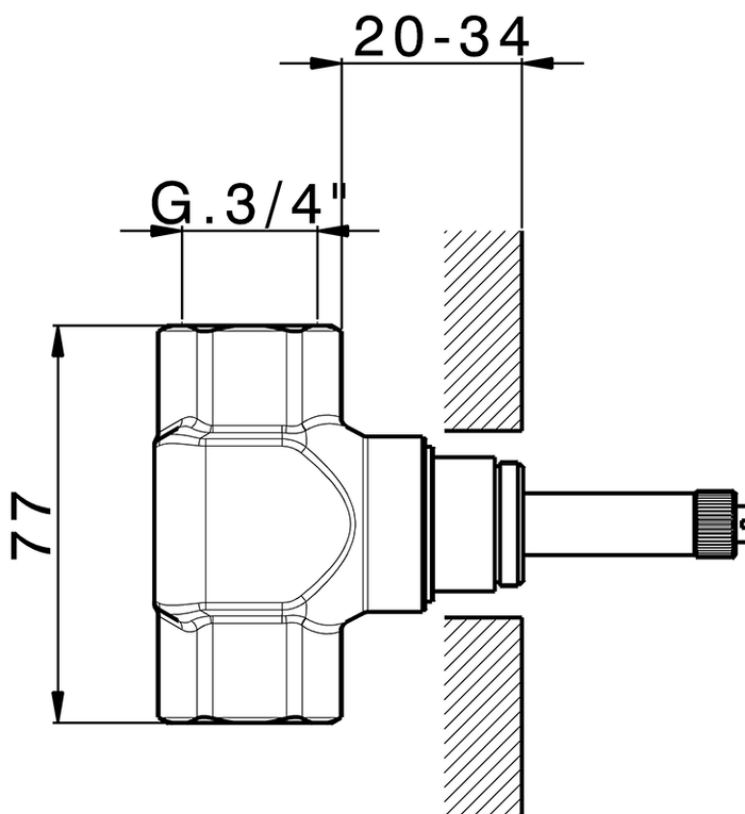

**Stopvalve exposed part CHERIE\_CX003310**

CX003310

<https://en.cisal.it/stopvalve-exposed-part-cherie-cx003310>

ZA003311

<https://en.cisal.it/3-4-stopvalve-concealed-part-concealed-za003311>

ZA003310

<https://en.cisal.it/3-4-stopvalve-concealed-part-concealed-za003310>

ZA003321

<https://en.cisal.it/1-2-stopvalve-concealed-part-concealed-za003321>

ZA003320

<https://en.cisal.it/1-2-stopvalve-concealed-part-concealed-za003320>

2026-04-08