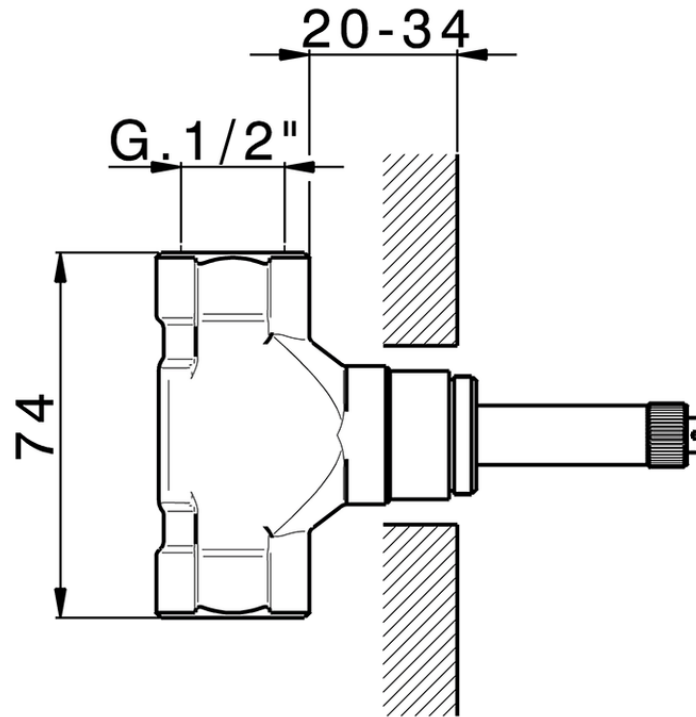

**Stopvalve exposed part CHERIE\_CX003310**

CX003310

<https://en.cisal.it/stopvalve-exposed-part-cherie-cx003310>

ZA003311

<https://en.cisal.it/3-4-stopvalve-concealed-part-concealed-za003311>

ZA003310

<https://en.cisal.it/3-4-stopvalve-concealed-part-concealed-za003310>

ZA003321

<https://en.cisal.it/1-2-stopvalve-concealed-part-concealed-za003321>

ZA003320

<https://en.cisal.it/1-2-stopvalve-concealed-part-concealed-za003320>

2026-04-08