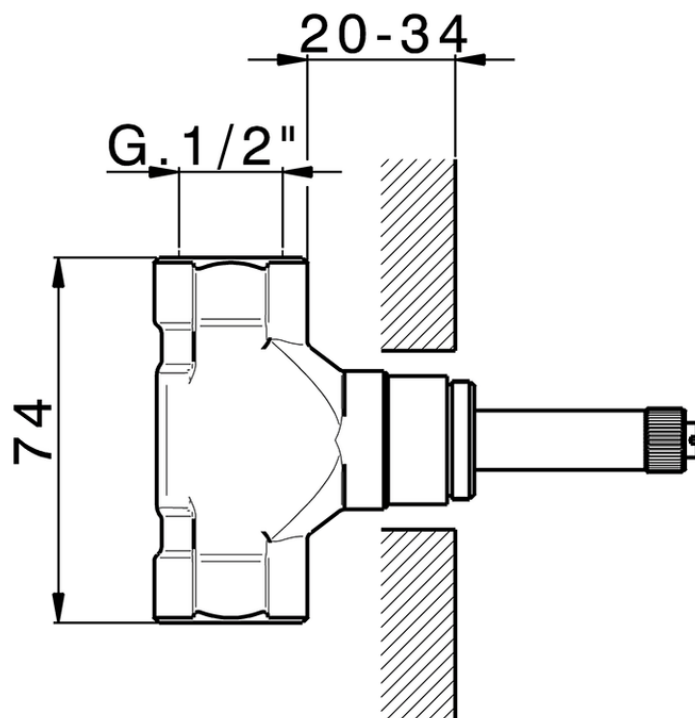

**Stopvalve exposed part CHERIE\_CX003310**

CX003310

<https://en.cisal.it/stopvalve-exposed-part-cherie-cx003310>

ZA003311

<https://en.cisal.it/3-4-stopvalve-concealed-part-concealed-za003311>

ZA003310

<https://en.cisal.it/3-4-stopvalve-concealed-part-concealed-za003310>

ZA003321

<https://en.cisal.it/1-2-stopvalve-concealed-part-concealed-za003321>

ZA003320

<https://en.cisal.it/1-2-stopvalve-concealed-part-concealed-za003320>

2026-04-30