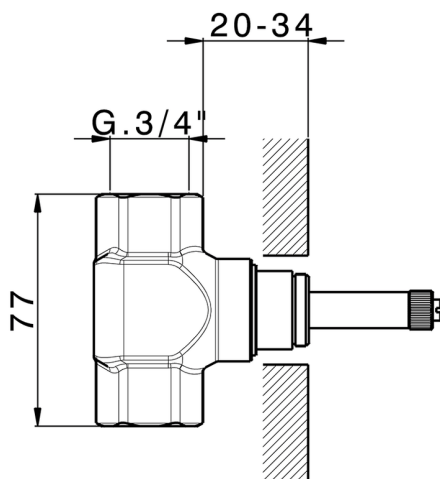

Stopvalve exposed part **CHERIE_CX003310**

MODEL **CX003310**

Stopvalve exposed part, without concealed part, for item ZA003320 - ZA003321, ZA003310 - ZA003311

AVAILABLE FINISHINGS

- 
6T 6T Chrome/Matt Black
- 
7C 7C Gold/Matt Black
- 
7D 7D Polished Nickel/Matt Black
- 
7E 7E Rose Gold/Matt Black

3/4" Stopvalve concealed part, opening clockwise

AVAILABLE FINISHINGS

 **04** 04 Without finishing

CHARACTERISTICS

Concealed **1**

3/4 Stopvalve concealed part CONCEALED_ZA003310

MODEL **ZA003310**

3/4" Stopvalve concealed part, Opening counterclockwise

AVAILABLE FINISHINGS

04 04 Without finishing

CHARACTERISTICS

Concealed **1**

1/2" stopvalve concealed part CONCEALED_ZA003321

MODEL **ZA003321**

1/2" stopvalve concealed part, opening clockwise

AVAILABLE FINISHINGS

 **04** 04 Without finishing

CHARACTERISTICS

Concealed **1**

1/2" stopvalve concealed part CONCEALED_ZA003320

MODEL **ZA003320**

1/2" stopvalve concealed part, opening counterclockwise

AVAILABLE FINISHINGS

04 04 Without finishing