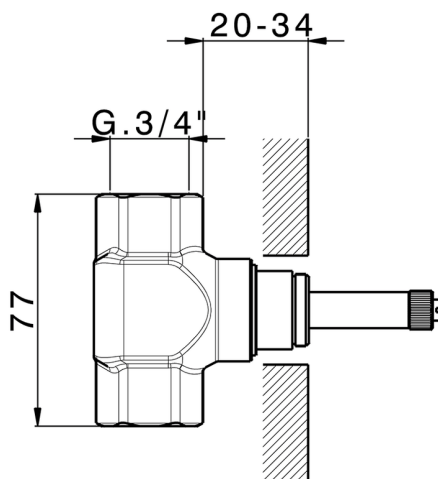

## 3/4 Stopvalve concealed part CONCEALED\_ZA003311

MODEL **ZA003311**

3/4" Stopvalve concealed part, opening clockwise

AVAILABLE FINISHINGS

 **04** 04 Without finishing

CHARACTERISTICS

Concealed **1**

## 3/4 Stopvalve concealed part CONCEALED\_ZA003310

MODEL **ZA003310**

3/4" Stopvalve concealed part, Opening counterclockwise

AVAILABLE FINISHINGS

**04** 04 Without finishing

CHARACTERISTICS

Concealed **1**

## 1/2" stopvalve concealed part CONCEALED\_ZA003321

MODEL **ZA003321**

1/2" stopvalve concealed part, opening clockwise

AVAILABLE FINISHINGS

 **04** 04 Without finishing

CHARACTERISTICS

Concealed **1**

## 1/2" stopvalve concealed part CONCEALED\_ZA003320

MODEL **ZA003320**

1/2" stopvalve concealed part, opening counterclockwise

AVAILABLE FINISHINGS

 **04** 04 Without finishing

CHARACTERISTICS

Concealed **1**