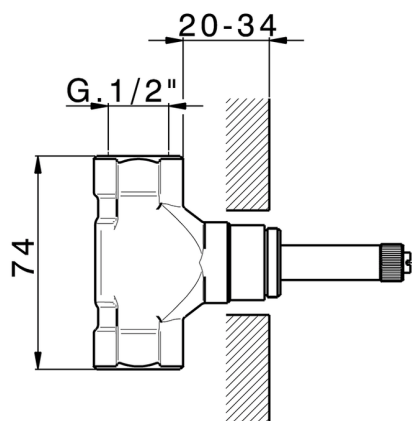

## 3/4 Stopvalve concealed part CONCEALED\_ZA003311

MODEL **ZA003311**

3/4" Stopvalve concealed part, opening clockwise

AVAILABLE FINISHINGS

 **04** 04 Without finishing

CHARACTERISTICS

Concealed **1**

## 3/4 Stopvalve concealed part CONCEALED\_ZA003310

MODEL **ZA003310**

3/4" Stopvalve concealed part, Opening counterclockwise

AVAILABLE FINISHINGS

**04** 04 Without finishing

CHARACTERISTICS

Concealed **1**

## 1/2" stopvalve concealed part CONCEALED\_ZA003321

MODEL **ZA003321**

1/2" stopvalve concealed part, opening clockwise

AVAILABLE FINISHINGS

 **04** 04 Without finishing

CHARACTERISTICS

Concealed **1**

## 1/2" stopvalve concealed part CONCEALED\_ZA003320

MODEL **ZA003320**

1/2" stopvalve concealed part, opening counterclockwise

AVAILABLE FINISHINGS

 **04** 04 Without finishing

CHARACTERISTICS

Concealed **1**