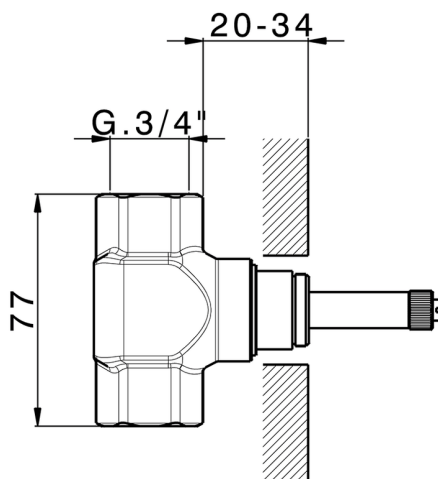

Stopvalve exposed part **CHERIE_CX003310**

MODEL **CX003310**

Stopvalve exposed part, without concealed part, for item ZA003320 - ZA003321, ZA003310 - ZA003311

AVAILABLE FINISHINGS

- 
6T 6T Chrome/Matt Black
- 
7C 7C Gold/Matt Black
- 
7D 7D Polished Nickel/Matt Black
- 
7E 7E Rose Gold/Matt Black

3/4" Stopvalve concealed part, opening clockwise

AVAILABLE FINISHINGS

 **04** 04 Without finishing

CHARACTERISTICS

Concealed **1**

3/4 Stopvalve concealed part CONCEALED_ZA003310

MODEL **ZA003310**

3/4" Stopvalve concealed part, Opening counterclockwise

AVAILABLE FINISHINGS

04 04 Without finishing

CHARACTERISTICS

Concealed **1**

1/2" stopvalve concealed part CONCEALED_ZA003321

MODEL **ZA003321**

1/2" stopvalve concealed part, opening clockwise

AVAILABLE FINISHINGS

 **04** 04 Without finishing

CHARACTERISTICS

Concealed **1**

1/2" stopvalve concealed part CONCEALED_ZA003320

MODEL **ZA003320**

1/2" stopvalve concealed part, opening counterclockwise

AVAILABLE FINISHINGS

 **04** 04 Without finishing