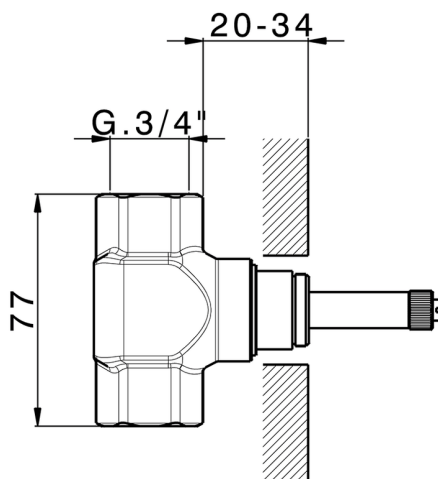

## 3/4 Stopvalve concealed part CONCEALED\_ZA003311

MODEL **ZA003311**

3/4" Stopvalve concealed part, opening clockwise

AVAILABLE FINISHINGS

 **04** 04 Without finishing

CHARACTERISTICS

Concealed **1**

## 3/4 Stopvalve concealed part CONCEALED\_ZA003310

MODEL **ZA003310**

3/4" Stopvalve concealed part, Opening counterclockwise

AVAILABLE FINISHINGS

**04** 04 Without finishing

CHARACTERISTICS

Concealed **1**

## 1/2" stopvalve concealed part CONCEALED\_ZA003321

MODEL **ZA003321**

1/2" stopvalve concealed part, opening clockwise

AVAILABLE FINISHINGS

 **04** 04 Without finishing

CHARACTERISTICS

Concealed **1**

## 1/2" stopvalve concealed part CONCEALED\_ZA003320

MODEL **ZA003320**

1/2" stopvalve concealed part, opening counterclockwise

AVAILABLE FINISHINGS

**04** 04 Without finishing

CHARACTERISTICS

Concealed **1**