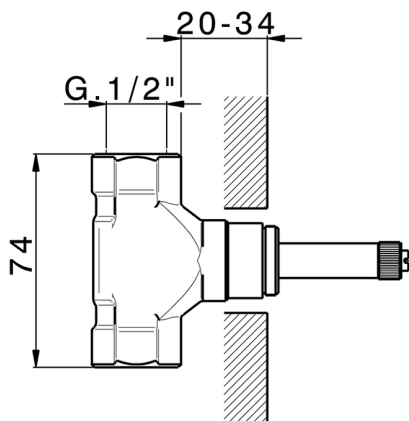

1/2" stopvalve concealed part CONCEALED_ZA003320

MODEL **ZA003320**

1/2" stopvalve concealed part, opening counterclockwise

AVAILABLE FINISHINGS

04 04 Without finishing

CHARACTERISTICS

Concealed **1**

2026-04-10