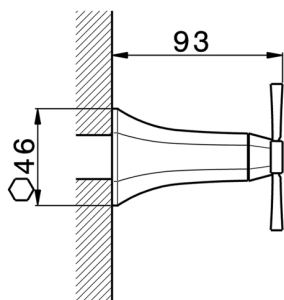

## Stopvalve exposed part **CHERIE\_CX003310**

MODEL **CX003310**

Stopvalve exposed part, without concealed part, for item ZA003320 - ZA003321, ZA003310 - ZA003311

## 3/4 Stopvalve concealed part CONCEALED\_ZA003311

MODEL **ZA003311**

3/4" Stopvalve concealed part, opening clockwise

AVAILABLE FINISHINGS

 **04** 04 Without finishing

CHARACTERISTICS

Concealed **1**

## 3/4 Stopvalve concealed part CONCEALED\_ZA003310

MODEL **ZA003310**

3/4" Stopvalve concealed part, Opening counterclockwise

AVAILABLE FINISHINGS

**04** 04 Without finishing

CHARACTERISTICS

Concealed **1**

## 1/2" stopvalve concealed part CONCEALED\_ZA003321

MODEL **ZA003321**

1/2" stopvalve concealed part, opening clockwise

AVAILABLE FINISHINGS

 **04** 04 Without finishing

CHARACTERISTICS

Concealed **1**