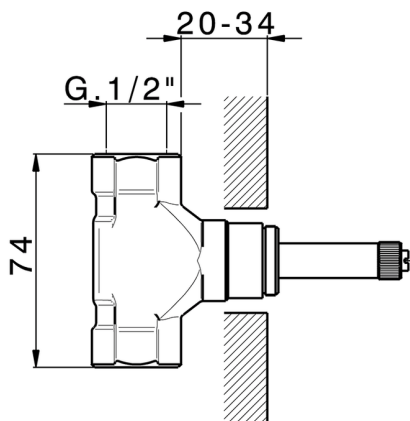

## 3/4 Stopvalve concealed part CONCEALED\_ZA003310

MODEL **ZA003310**

3/4" Stopvalve concealed part, Opening counterclockwise

AVAILABLE FINISHINGS

**04** 04 Without finishing

CHARACTERISTICS

Concealed **1**

## 1/2" stopvalve concealed part CONCEALED\_ZA003321

MODEL **ZA003321**

1/2" stopvalve concealed part, opening clockwise

AVAILABLE FINISHINGS

 **04** 04 Without finishing

CHARACTERISTICS

Concealed **1**

## 1/2" stopvalve concealed part CONCEALED\_ZA003320

MODEL **ZA003320**

1/2" stopvalve concealed part, opening counterclockwise

AVAILABLE FINISHINGS

**04** 04 Without finishing

CHARACTERISTICS

Concealed **1**