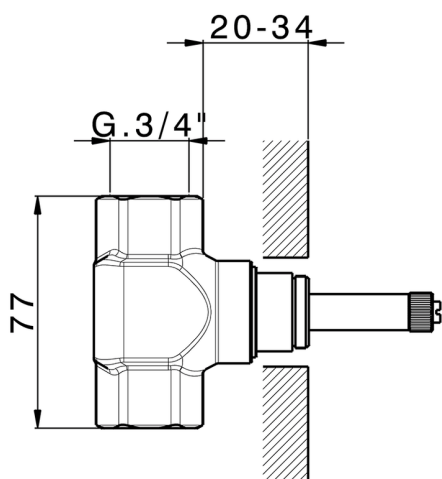

## 3/4 Stopvalve concealed part CONCEALED\_ZA003311

MODEL **ZA003311**

3/4" Stopvalve concealed part, opening clockwise

AVAILABLE FINISHINGS

 **04** 04 Without finishing

CHARACTERISTICS

Concealed **1**

## 3/4 Stopvalve concealed part CONCEALED\_ZA003310

MODEL **ZA003310**

3/4" Stopvalve concealed part, Opening counterclockwise

AVAILABLE FINISHINGS

**04** 04 Without finishing

CHARACTERISTICS

Concealed **1**

## 1/2" stopvalve concealed part CONCEALED\_ZA003321

MODEL **ZA003321**

1/2" stopvalve concealed part, opening clockwise

AVAILABLE FINISHINGS

 **04** 04 Without finishing

CHARACTERISTICS

Concealed **1**

## 1/2" stopvalve concealed part CONCEALED\_ZA003320

MODEL **ZA003320**

1/2" stopvalve concealed part, opening counterclockwise

AVAILABLE FINISHINGS

**04** 04 Without finishing

CHARACTERISTICS

Concealed **1**