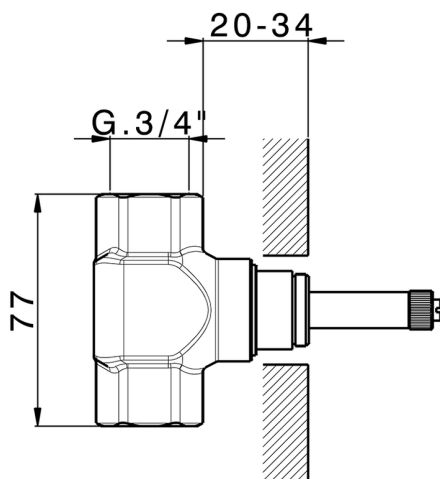

Stopvalve exposed part **CHERIE_CX003310**

MODEL **CX003310**

Stopvalve exposed part, without concealed part, for item ZA003320 - ZA003321, ZA003310 - ZA003311

AVAILABLE FINISHINGS

- 
6T 6T Chrome/Matt Black
- 
7C 7C Gold/Matt Black
- 
7D 7D Polished Nickel/Matt Black
- 
7E 7E Rose Gold/Matt Black

CHARACTERISTICS

Installation **Concealed**

Required concealed parts **ZA003311**

ZA003310

ZA003321

ZA003320

3/4 Stopvalve concealed part CONCEALED_ZA003311

MODEL **ZA003311**

3/4" Stopvalve concealed part, opening clockwise

AVAILABLE FINISHINGS

 **04** 04 Without finishing

CHARACTERISTICS

Concealed **1**

3/4 Stopvalve concealed part CONCEALED_ZA003310

MODEL **ZA003310**

3/4" Stopvalve concealed part, Opening counterclockwise

AVAILABLE FINISHINGS

04 04 Without finishing

CHARACTERISTICS

Concealed **1**

1/2" stopvalve concealed part CONCEALED_ZA003321

MODEL **ZA003321**

1/2" stopvalve concealed part, opening clockwise

AVAILABLE FINISHINGS