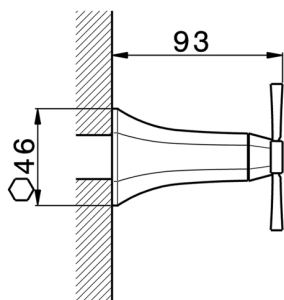

Stopvalve exposed part **CHERIE_CX003310**

MODEL **CX003310**

Stopvalve exposed part, without concealed part, for item ZA003320 - ZA003321, ZA003310 - ZA003311

AVAILABLE FINISHINGS

- 
6T 6T Chrome/Matt Black
- 
7C 7C Gold/Matt Black
- 
7D 7D Polished Nickel/Matt Black
- 
7E 7E Rose Gold/Matt Black

CHARACTERISTICS

Installation **Concealed**

Required concealed parts **ZA003311**

ZA003310

ZA003321

ZA003320

3/4 Stopvalve concealed part CONCEALED_ZA003311

MODEL **ZA003311**

3/4" Stopvalve concealed part, opening clockwise

AVAILABLE FINISHINGS

 **04** 04 Without finishing

CHARACTERISTICS

Concealed **1**

3/4 Stopvalve concealed part CONCEALED_ZA003310

MODEL **ZA003310**

3/4" Stopvalve concealed part, Opening counterclockwise

AVAILABLE FINISHINGS

04 04 Without finishing

CHARACTERISTICS

Concealed **1**

1/2" stopvalve concealed part CONCEALED_ZA003321

MODEL **ZA003321**

1/2" stopvalve concealed part, opening clockwise

AVAILABLE FINISHINGS