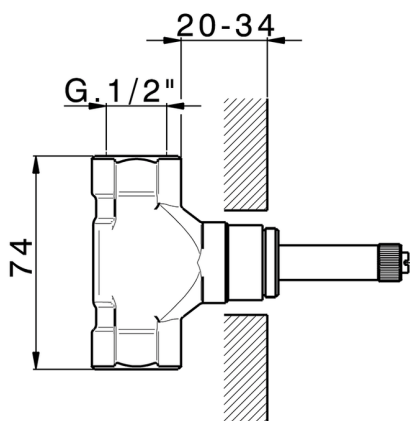

## 3/4 Stopvalve concealed part CONCEALED\_ZA003311

MODEL **ZA003311**

3/4" Stopvalve concealed part, opening clockwise

AVAILABLE FINISHINGS

 **04** 04 Without finishing

CHARACTERISTICS

Concealed **1**

## 3/4 Stopvalve concealed part CONCEALED\_ZA003310

MODEL **ZA003310**

3/4" Stopvalve concealed part, Opening counterclockwise

AVAILABLE FINISHINGS

**04** 04 Without finishing

CHARACTERISTICS

Concealed **1**

## 1/2" stopvalve concealed part CONCEALED\_ZA003321

MODEL **ZA003321**

1/2" stopvalve concealed part, opening clockwise

AVAILABLE FINISHINGS

 **04** 04 Without finishing

CHARACTERISTICS

Concealed **1**

## 1/2" stopvalve concealed part CONCEALED\_ZA003320

MODEL **ZA003320**

1/2" stopvalve concealed part, opening counterclockwise

AVAILABLE FINISHINGS

**04** 04 Without finishing

CHARACTERISTICS

Concealed **1**