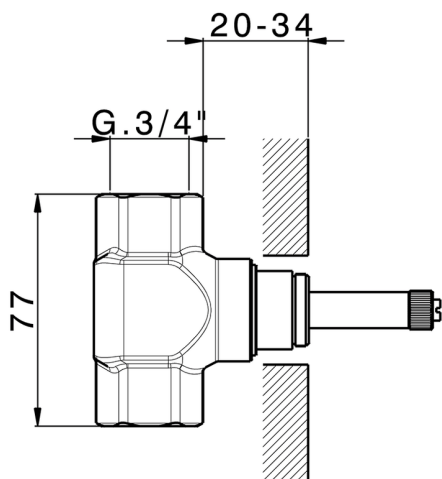

Stopvalve exposed part **CHERIE_CX003310**

MODEL **CX003310**

Stopvalve exposed part, without concealed part, for item ZA003320 - ZA003321, ZA003310 - ZA003311

AVAILABLE FINISHINGS

- 
6T 6T Chrome/Matt Black
- 
7C 7C Gold/Matt Black
- 
7D 7D Polished Nickel/Matt Black
- 
7E 7E Rose Gold/Matt Black

3/4" Stopvalve concealed part, opening clockwise

AVAILABLE FINISHINGS

 **04** 04 Without finishing

CHARACTERISTICS

Concealed **1**

3/4 Stopvalve concealed part CONCEALED_ZA003310

MODEL **ZA003310**

3/4" Stopvalve concealed part, Opening counterclockwise

AVAILABLE FINISHINGS

 **04** 04 Without finishing

CHARACTERISTICS

Concealed **1**

1/2" stopvalve concealed part CONCEALED_ZA003321

MODEL **ZA003321**

1/2" stopvalve concealed part, opening clockwise

AVAILABLE FINISHINGS

 **04** 04 Without finishing

CHARACTERISTICS

Concealed **1**

1/2" stopvalve concealed part CONCEALED_ZA003320

MODEL **ZA003320**

1/2" stopvalve concealed part, opening counterclockwise

AVAILABLE FINISHINGS

04 04 Without finishing