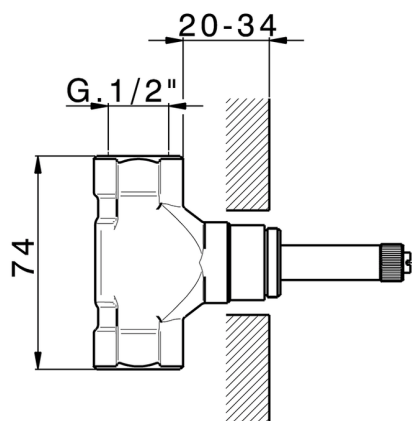

3/4" Stopvalve concealed part, opening clockwise

AVAILABLE FINISHINGS

 **04** 04 Without finishing

CHARACTERISTICS

Concealed **1**

3/4 Stopvalve concealed part CONCEALED_ZA003310

MODEL **ZA003310**

3/4" Stopvalve concealed part, Opening counterclockwise

AVAILABLE FINISHINGS

 **04** 04 Without finishing

CHARACTERISTICS

Concealed **1**

1/2" stopvalve concealed part CONCEALED_ZA003321

MODEL **ZA003321**

1/2" stopvalve concealed part, opening clockwise

AVAILABLE FINISHINGS

 **04** 04 Without finishing

CHARACTERISTICS

Concealed **1**

1/2" stopvalve concealed part CONCEALED_ZA003320

MODEL **ZA003320**

1/2" stopvalve concealed part, opening counterclockwise

AVAILABLE FINISHINGS

04 04 Without finishing