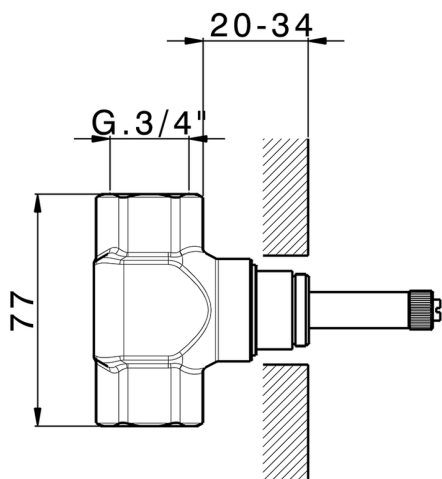

Stopvalve exposed part **CHERIE_CX003310**

MODEL **CX003310**

Stopvalve exposed part, without concealed part, for item ZA003320 - ZA003321, ZA003310 - ZA003311

AVAILABLE FINISHINGS

- 
6T 6T Chrome/Matt Black
- 
7C 7C Gold/Matt Black
- 
7D 7D Polished Nickel/Matt Black
- 
7E 7E Rose Gold/Matt Black

3/4" Stopvalve concealed part, opening clockwise

AVAILABLE FINISHINGS

 **04** 04 Without finishing

CHARACTERISTICS

Concealed **1**

3/4 Stopvalve concealed part CONCEALED_ZA003310

MODEL **ZA003310**

3/4" Stopvalve concealed part, Opening counterclockwise

AVAILABLE FINISHINGS

04 04 Without finishing

CHARACTERISTICS

Concealed **1**

1/2" stopvalve concealed part CONCEALED_ZA003321

MODEL **ZA003321**

1/2" stopvalve concealed part, opening clockwise

AVAILABLE FINISHINGS

 **04** 04 Without finishing

CHARACTERISTICS

Concealed **1**

1/2" stopvalve concealed part CONCEALED_ZA003320

MODEL **ZA003320**

1/2" stopvalve concealed part, opening counterclockwise

AVAILABLE FINISHINGS

 **04** 04 Without finishing