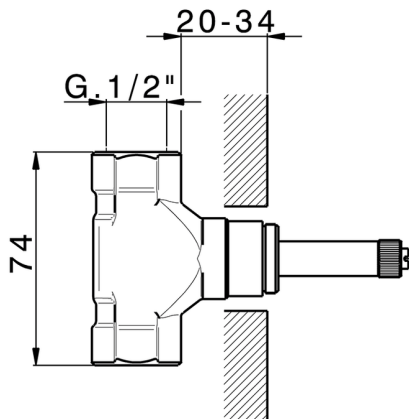

1/2" stopvalve concealed part CONCEALED_ZA003320

MODEL **ZA003320**

1/2" stopvalve concealed part, opening counterclockwise

AVAILABLE FINISHINGS

04 04 Without finishing

CHARACTERISTICS

Concealed **1**

2026-04-08