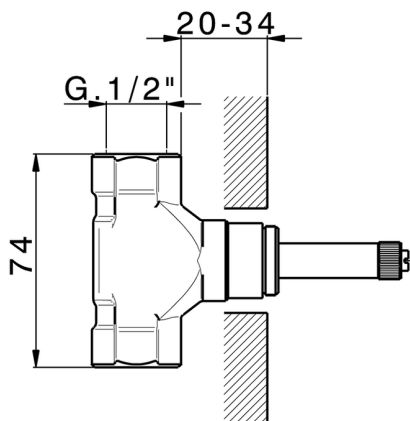

1/2" stopvalve concealed part CONCEALED_ZA003320

MODEL **ZA003320**

1/2" stopvalve concealed part, opening counterclockwise

AVAILABLE FINISHINGS

04 04 Without finishing

CHARACTERISTICS

Concealed **1**

2026-04-29