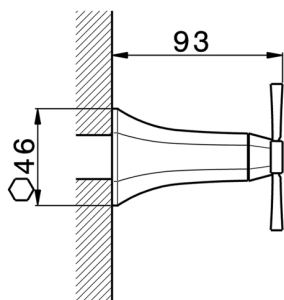

Stopvalve exposed part **CHERIE_CX003310**

MODEL **CX003310**

Stopvalve exposed part, without concealed part, for item ZA003320 - ZA003321, ZA003310 - ZA003311

AVAILABLE FINISHINGS

- 
6T 6T Chrome/Matt Black
- 
7C 7C Gold/Matt Black
- 
7D 7D Polished Nickel/Matt Black
- 
7E 7E Rose Gold/Matt Black

CHARACTERISTICS

Installation **Concealed**

Required concealed parts **ZA003311**

ZA003310

ZA003321

ZA003320

3/4 Stopvalve concealed part CONCEALED_ZA003311

MODEL **ZA003311**

3/4" Stopvalve concealed part, opening clockwise

AVAILABLE FINISHINGS

 **04** 04 Without finishing

CHARACTERISTICS

Concealed **1**

3/4 Stopvalve concealed part CONCEALED_ZA003310

MODEL **ZA003310**

3/4" Stopvalve concealed part, Opening counterclockwise

AVAILABLE FINISHINGS

 **04** 04 Without finishing

CHARACTERISTICS

Concealed **1**

1/2" stopvalve concealed part CONCEALED_ZA003321

MODEL **ZA003321**

1/2" stopvalve concealed part, opening clockwise

AVAILABLE FINISHINGS