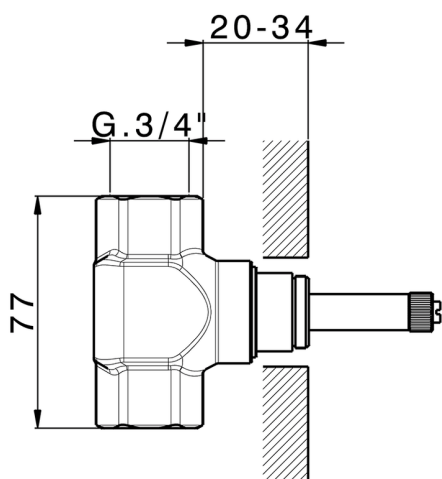

Stopvalve exposed part **CHERIE_CX003310**

MODEL **CX003310**

Stopvalve exposed part, without concealed part, for item ZA003320 - ZA003321, ZA003310 - ZA003311

AVAILABLE FINISHINGS

- 
6T 6T Chrome/Matt Black
- 
7C 7C Gold/Matt Black
- 
7D 7D Polished Nickel/Matt Black
- 
7E 7E Rose Gold/Matt Black

CHARACTERISTICS

Installation **Concealed**

Required concealed parts **ZA003311**

ZA003310

ZA003321

ZA003320

3/4 Stopvalve concealed part CONCEALED_ZA003311

MODEL **ZA003311**

3/4" Stopvalve concealed part, opening clockwise

AVAILABLE FINISHINGS

 **04** 04 Without finishing

CHARACTERISTICS

Concealed **1**

3/4 Stopvalve concealed part CONCEALED_ZA003310

MODEL **ZA003310**

3/4" Stopvalve concealed part, Opening counterclockwise

AVAILABLE FINISHINGS

 **04** 04 Without finishing

CHARACTERISTICS

Concealed **1**

1/2" stopvalve concealed part CONCEALED_ZA003321

MODEL **ZA003321**

1/2" stopvalve concealed part, opening clockwise

AVAILABLE FINISHINGS