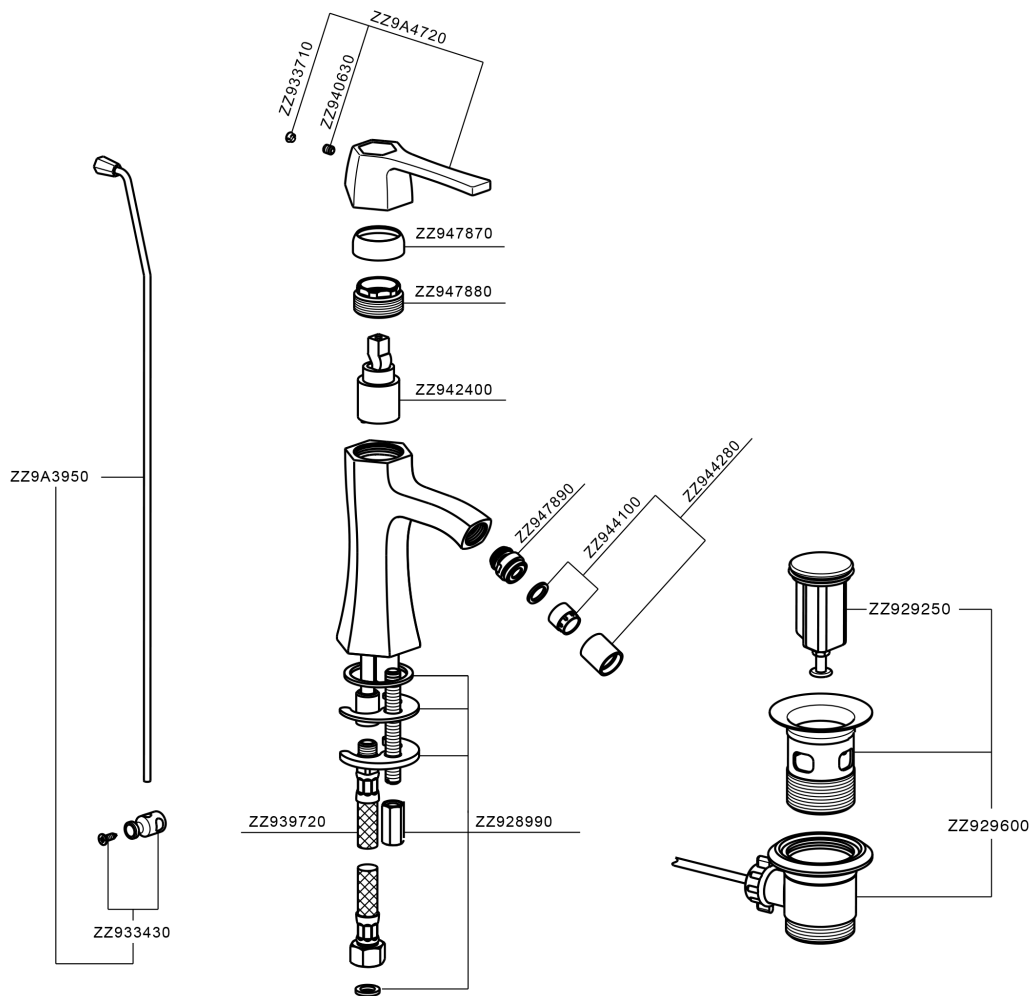

Single lever bidet mixer **CH000554**

MODEL **CH000554**

Single lever bidet mixer, with 1" 1/4 automatic pop-up waste, G.3/8" stainless steel flexible hoses

AVAILABLE FINISHINGS

- 
6T 6T Chrome/Matt Black
- 
7C 7C Gold/Matt Black
- 
7D 7D Polished Nickel/Matt Black
- 
7E 7E Rose Gold/Matt Black

CHARACTERISTICS

Cartridge Spare Parts **ZZ94240000**

25 mm Cartridge

Single lever bidet mixer CHERIE_CH000554

CH000554

<https://en.cisal.it/single-lever-bidet-mixer-cherie-ch000554>

2024-12-22