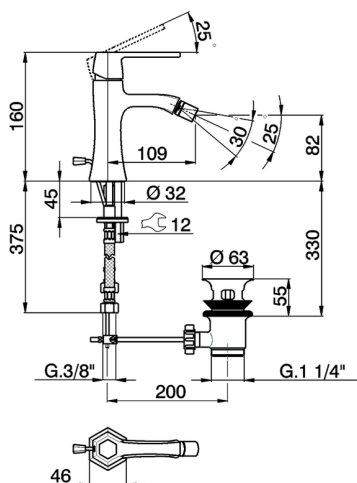

Single lever bidet mixer **CH000554**

MODEL **CH000554**

Single lever bidet mixer, with 1" 1/4 automatic pop-up waste, G.3/8" stainless steel flexible hoses

AVAILABLE FINISHINGS

- 
6T 6T Chrome/Matt Black
- 
7C 7C Gold/Matt Black
- 
7D 7D Polished Nickel/Matt Black
- 
7E 7E Rose Gold/Matt Black

CHARACTERISTICS

Cartridge Spare Parts **ZZ94240000**

25 mm Cartridge

Single lever bidet mixer CHERIE_CH000554

CH000554

<https://en.cisal.it/single-lever-bidet-mixer-cherie-ch000554>

2024-12-22