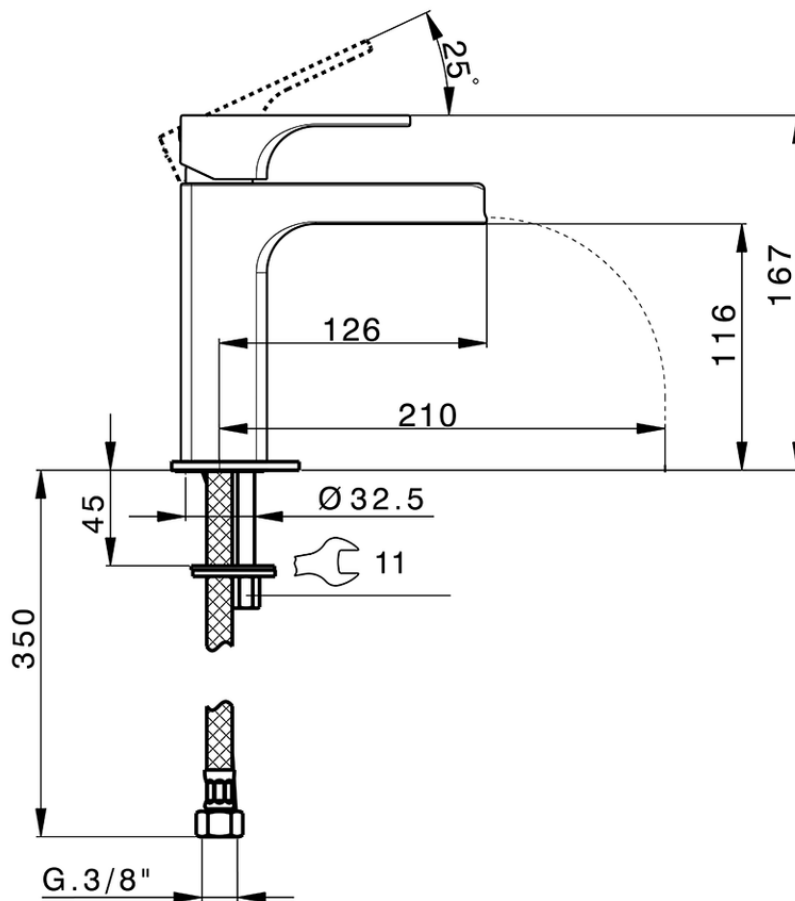

Single lever washbasin mixer large EnergySave CUBIC_CU00C505

CU00C505

<https://en.cisal.it/single-lever-washbasin-mixer-large-energysave-cubic-cu00c505>

2026-04-30