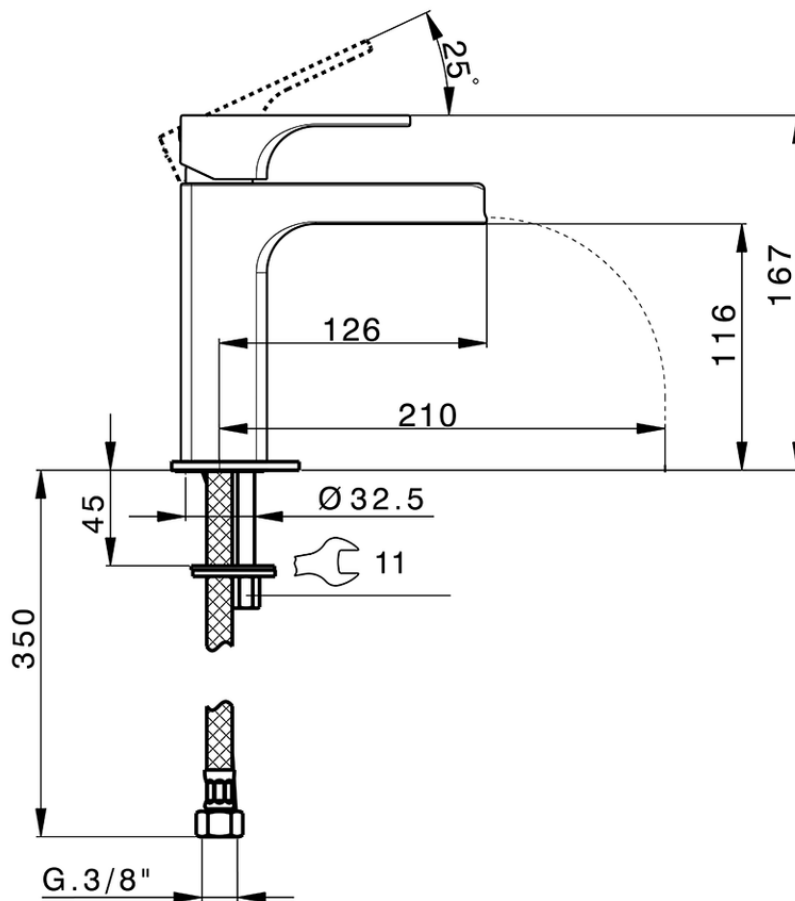

Single lever washbasin mixer large EnergySave CUBIC_CU00C505

CU00C505

<https://en.cisal.it/single-lever-washbasin-mixer-large-energysave-cubic-cu00c505>

2026-04-08