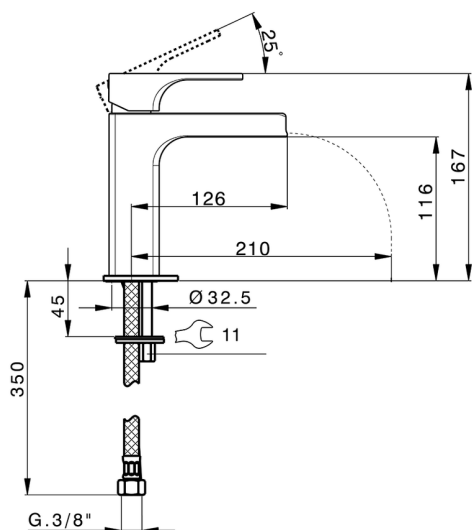

Single lever washbasin mixer large EnergySave CUBIC_CU00C505

MODEL **CU00C505**

Single lever washbasin mixer " large " EnergySave, waterfall spout, without automatic pop-up waste, G.3/8" stainless steel flexible hoses

AVAILABLE FINISHINGS

- 
21 21 Chrome
- 
2B 2B Polished Nickel
- 
2F 2F Brushed Nickel

CHARACTERISTICS

Cartridge Spare Parts **ZZ96691000**

25 mm Cartridge

EcoStop

EcoStop feature limits water flow to approximately 50% of maximum output with one point of resistance on setting. Push slightly past the middle stop only when full water output is required. This will save water up to 50%.

EnergySave

Thanks to the EnergySave device, only cold water will be drawn if the lever is operated in the central position, so that the water heater will not be engaged and no hot water wasted, leading to considerable savings in energy and costs. The temperature can be adjusted by rotating the lever to the left, until the desired temperature is reached.