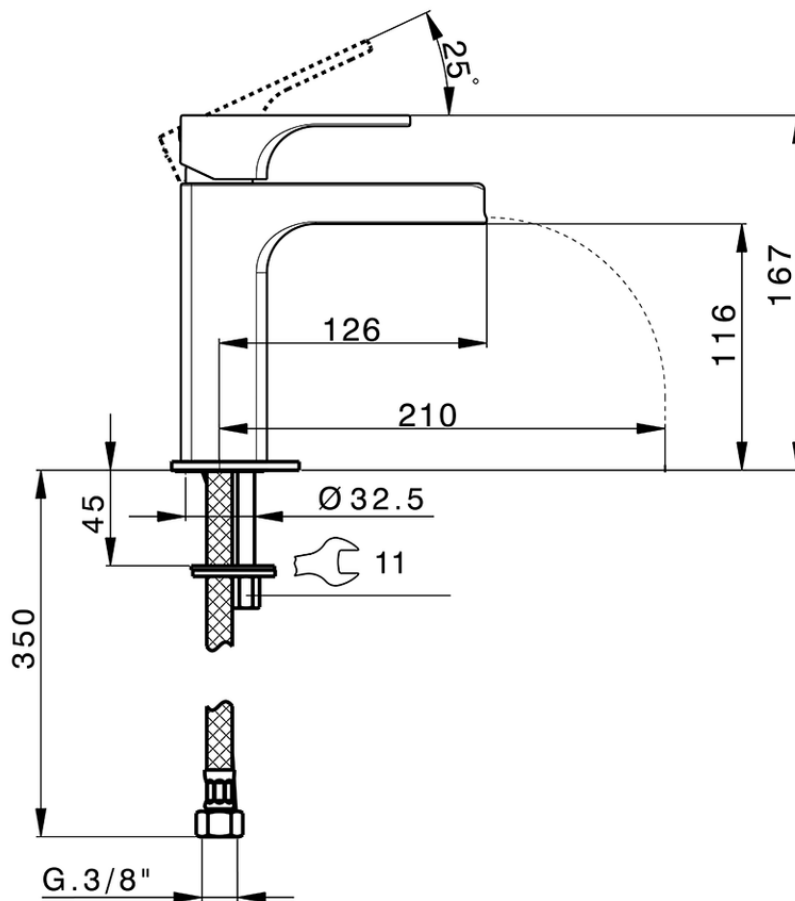

**Single lever washbasin mixer large EnergySave CUBIC\_CU00C505**

CU00C505

<https://en.cisal.it/single-lever-washbasin-mixer-large-energysave-cubic-cu00c505>

2026-06-16