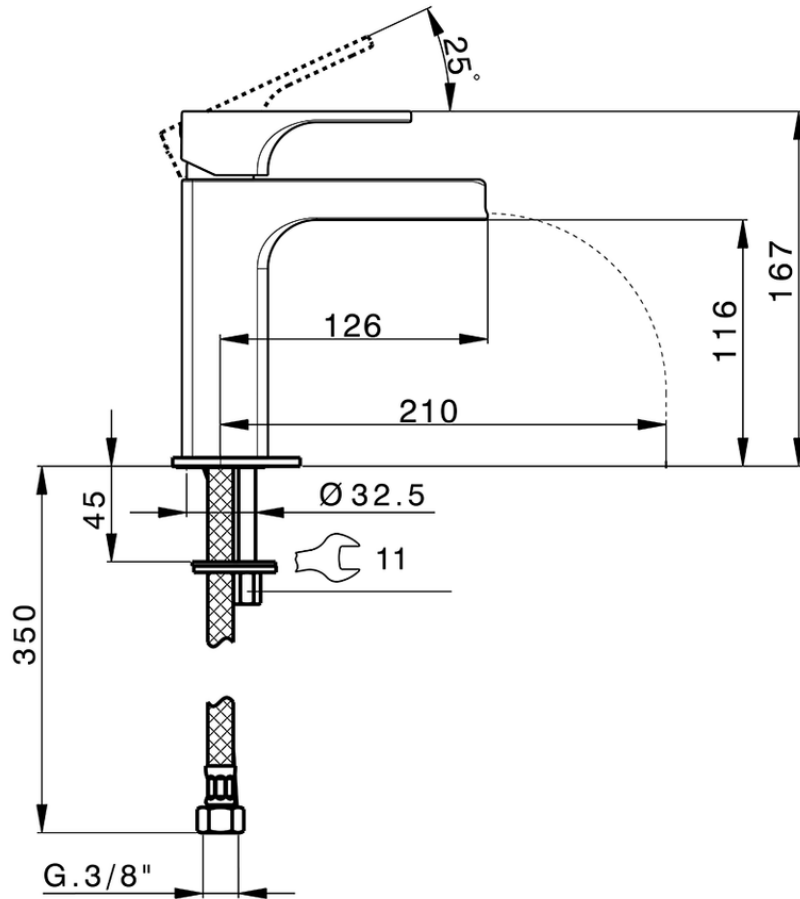

Single lever washbasin mixer large EnergySave CUBIC_CU00C505

CU00C505

<https://en.cisal.it/single-lever-washbasin-mixer-large-energysave-cubic-cu00c505>

2026-04-10