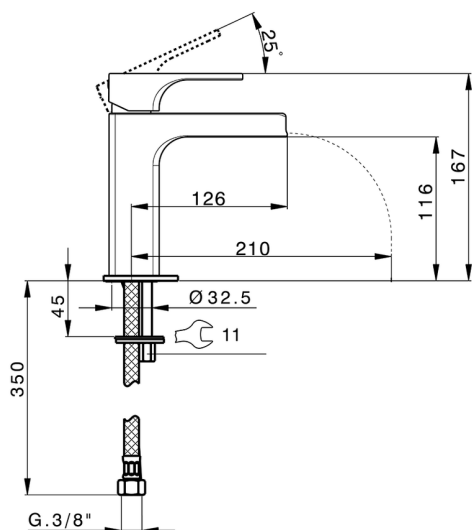

## Single lever washbasin mixer large EnergySave CUBIC\_CU00C505

MODEL **CU00C505**

Single lever washbasin mixer " large " EnergySave, waterfall spout, without automatic pop-up waste, G.3/8" stainless steel flexible hoses

### CHARACTERISTICS

Cartridge Spare Parts **ZZ96691000**

**25 mm Cartridge**