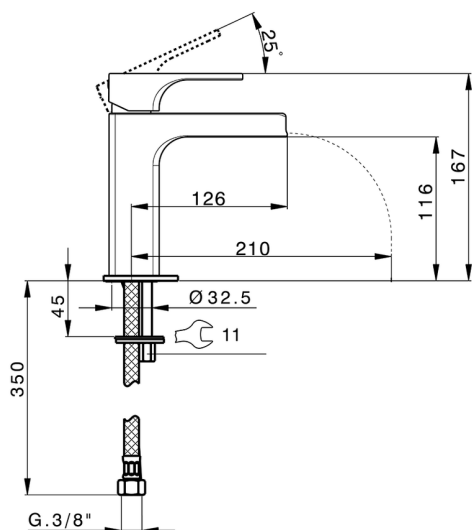

Single lever washbasin mixer large EnergySave CUBIC_CU00C505

MODEL **CU00C505**

Single lever washbasin mixer " large " EnergySave, waterfall spout, without automatic pop-up waste, G.3/8" stainless steel flexible hoses

AVAILABLE FINISHINGS

-  **21** 21 Chrome
-  **2B** 2B Polished Nickel
-  **2F** 2F Brushed Nickel

CHARACTERISTICS

Cartridge Spare Parts **ZZ96691000**

25 mm Cartridge

EcoStop

EcoStop feature limits water flow to approximately 50% of maximum output with one point of resistance on setting. Push slightly past the middle stop only when full water output is required. This will save water up to 50%.

EnergySave

Thanks to the EnergySave device, only cold water will be drawn if the lever is operated in the central position, so that the water heater will not be engaged and no hot water wasted, leading to considerable savings in energy and costs. The temperature can be adjusted by rotating the lever to the left, until the desired temperature is reached.