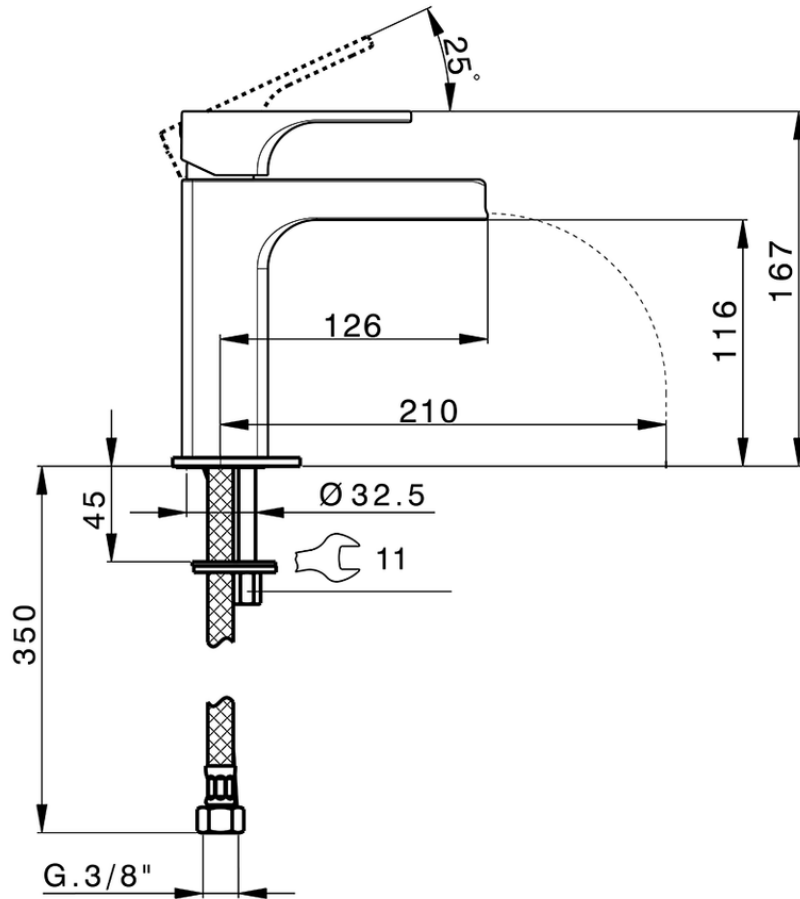

Single lever washbasin mixer large EnergySave CUBIC_CU00C505

CU00C505

<https://en.cisal.it/single-lever-washbasin-mixer-large-energysave-cubic-cu00c505>

2026-04-09