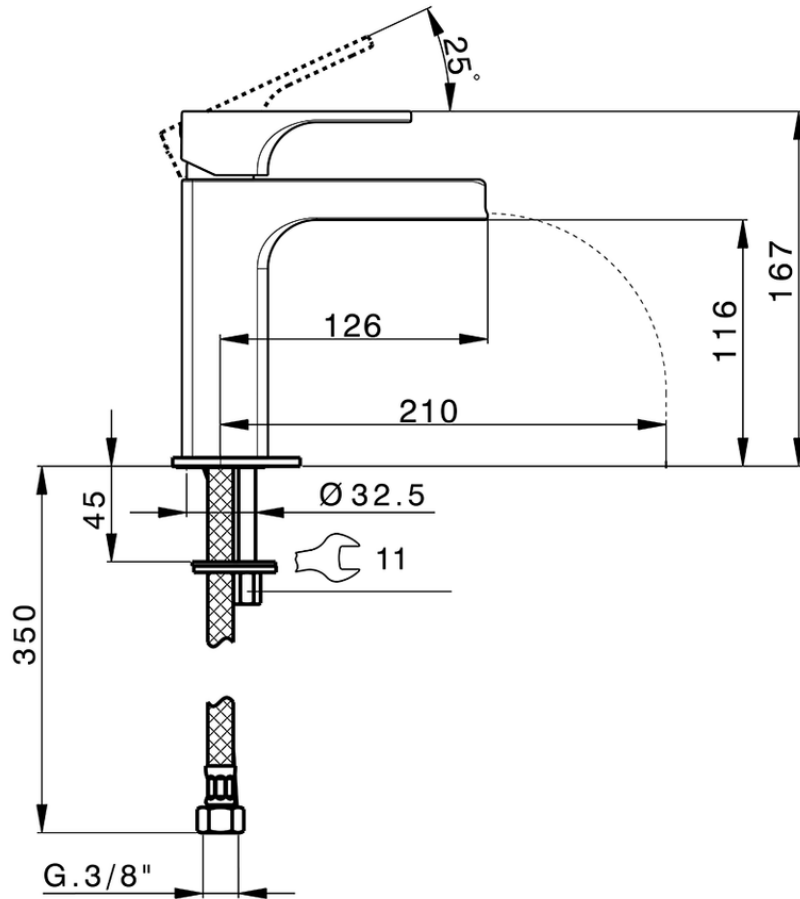

Single lever washbasin mixer large EnergySave CUBIC_CU00C505

CU00C505

<https://en.cisal.it/single-lever-washbasin-mixer-large-energysave-cubic-cu00c505>

2026-04-30