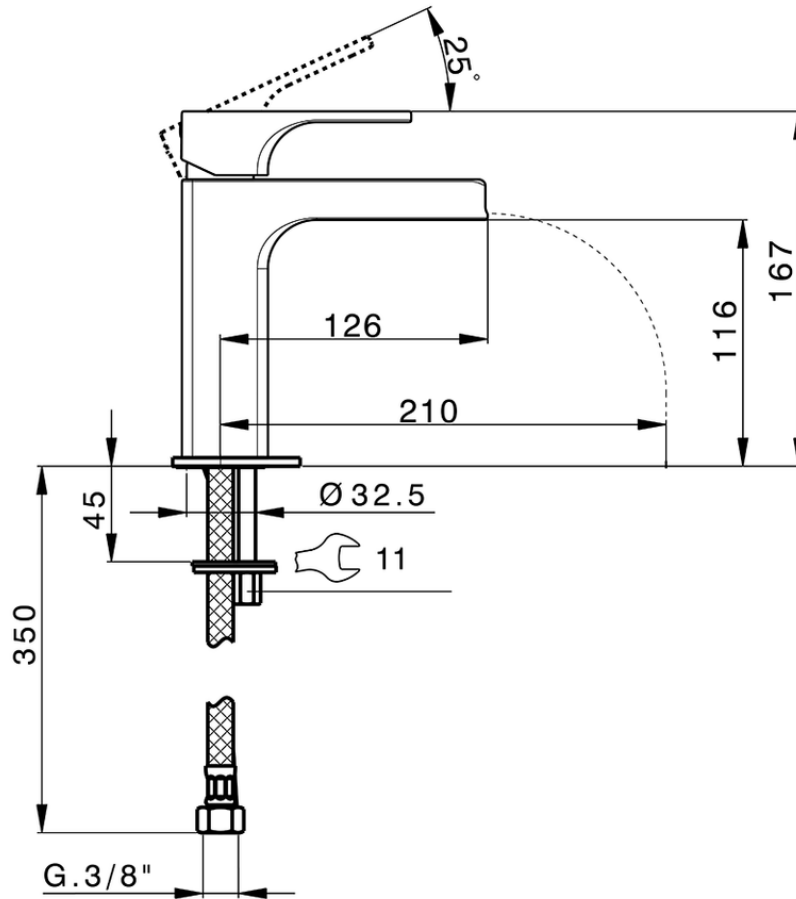

Single lever washbasin mixer large EnergySave CUBIC_CU00C505

CU00C505

<https://en.cisal.it/single-lever-washbasin-mixer-large-energysave-cubic-cu00c505>

2026-06-14