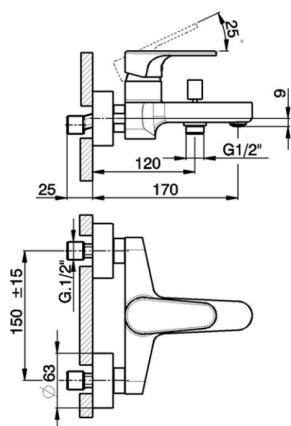

## Single lever bath mixer ALMA\_A3000130

MODEL **A3000130**

Single lever bath mixer, without shower set, 1/2" M flexible connection

### CHARACTERISTICS

Cartridge Spare Parts **ZZ95435000**

**35 mm Cartridge**