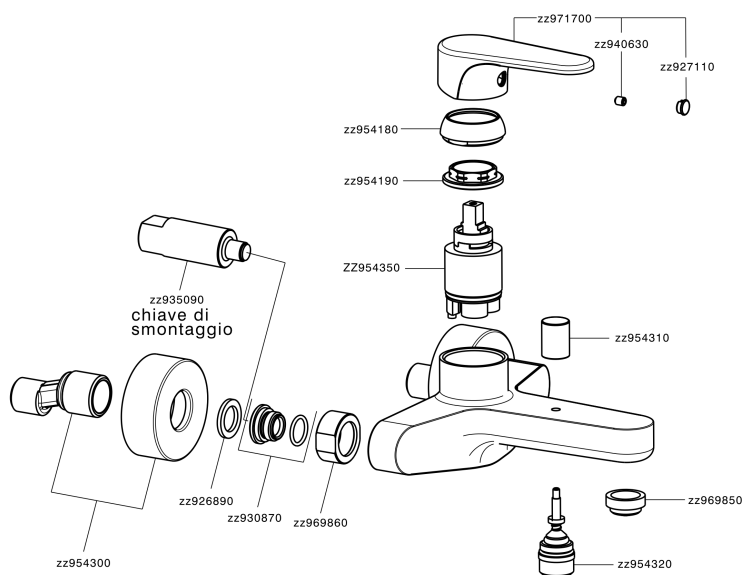

## Single lever bath mixer ALMA\_A3000130

MODEL **A3000130**

Single lever bath mixer, without shower set, 1/2" M flexible connection

### CHARACTERISTICS

Cartridge Spare Parts **ZZ95435000**

**35 mm Cartridge**

### EcoStop

EcoStop feature limits water flow to approximately 50% of maximum output with one point of resistance on setting. Push slightly past the middle stop only when full water output is required. This will save water up to 50%.

## Single lever bath mixer ALMA\_A3000130

A3000130

<https://en.cisal.it/single-lever-bath-mixer-alma-a3000130>

2024-12-22