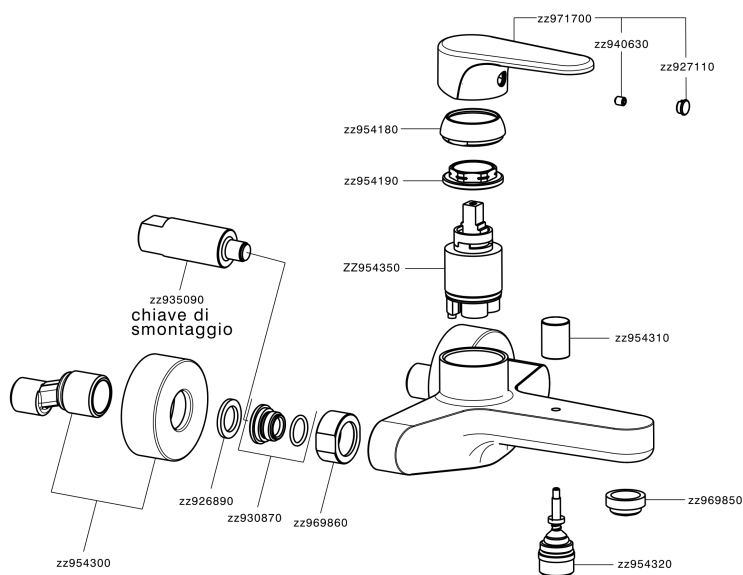

Single lever bath mixer ALMA_A3000130

A3000130

<https://en.cisal.it/single-lever-bath-mixer-alma-a3000130>

2024-12-22