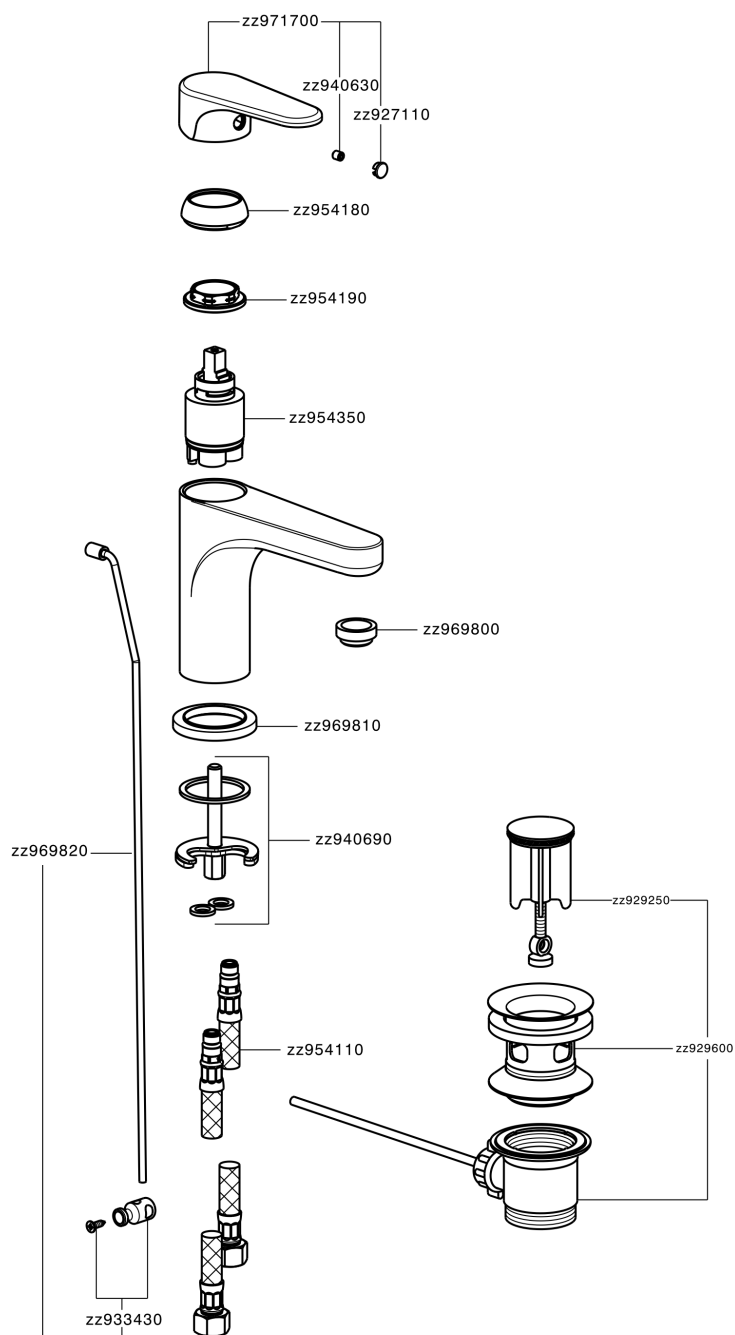

Single lever 'large' washbasin mixer ALMA_A3000490

A3000490

<https://en.cisal.it/single-lever-large-washbasin-mixer-alma-a3000490>

2024-12-22