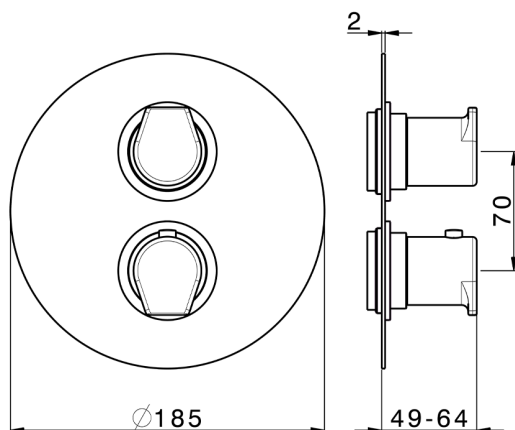

CHARACTERISTICS

Installation **Concealed**
Required concealed parts **ZA018201**

Thermostatic

The Cisal thermostatic is your personal water manager, helping you to handle, control and save water and energy.