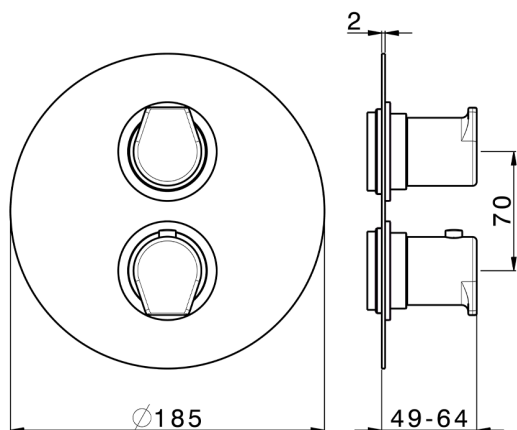

CHARACTERISTICS

Installation **Concealed**
Required concealed parts **ZA018201**

Thermostatic

The Cisal thermostatic is your personal water manager, helping you to handle, control and save water and energy.