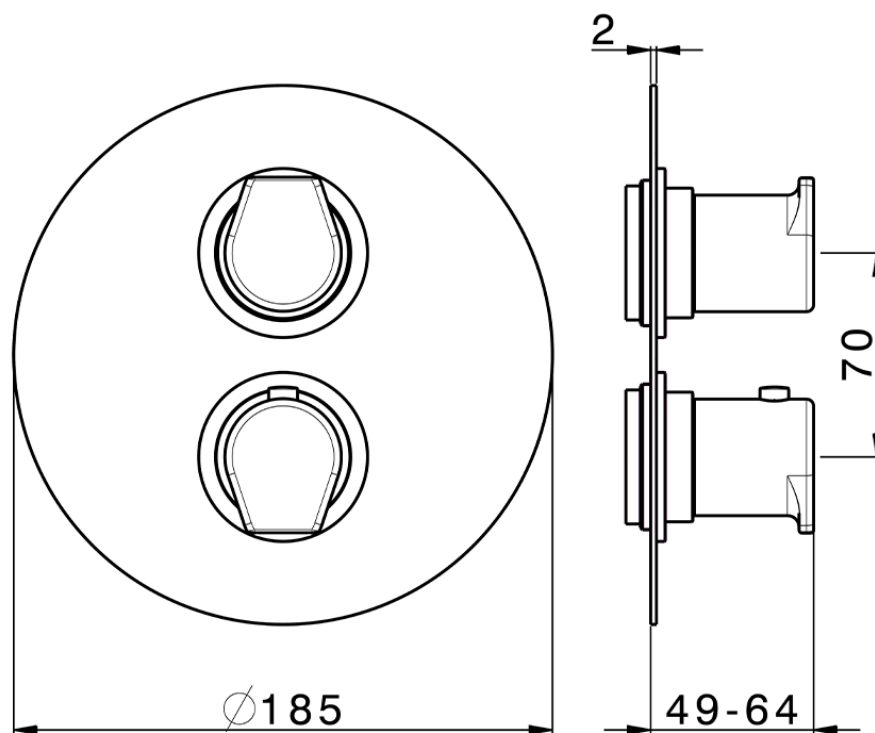

Exposed part for con.thermo.shower valve, 3-outlet ROCK&ROLL_RK018200

RK018200

<https://en.cisal.it/exposed-part-for-con-thermo-shower-valve-3-outlet-rockroll-rk018200>

Piastra/Plate/Plaque/Platte/Placa

2-3mm: XX 25-40 YY 76-91

10 mm: XX 16-31 YY 65-80

ZA018201

<https://en.cisal.it/concealed-thermostatic-shower-valve-3-outlets-concealed-za018201>

2026-04-03