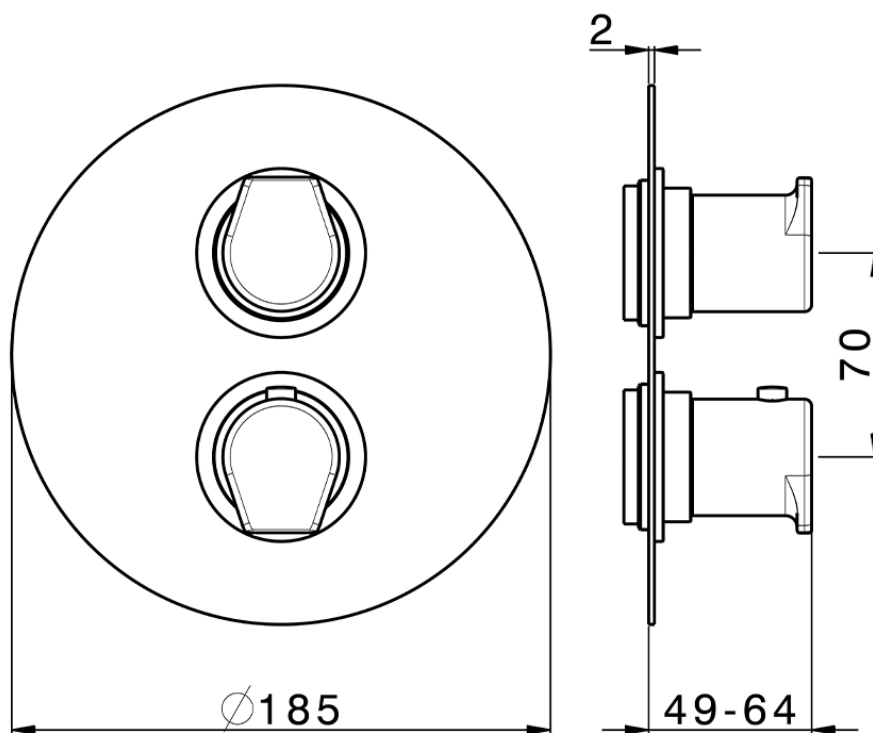

## Exposed part for con.thermo.shower valve, 3-outlet ROCK&ROLL\_RK018200

RK018200

<https://en.cisal.it/exposed-part-for-con-thermo-shower-valve-3-outlet-rockroll-rk018200>

Piastra/Plate/Plaque/Platte/Placa

2-3mm: XX 25-40 YY 76-91

10 mm: XX 16-31 YY 65-80

ZA018201

<https://en.cisal.it/concealed-thermostatic-shower-valve-3-outlets-concealed-za018201>

2026-05-19