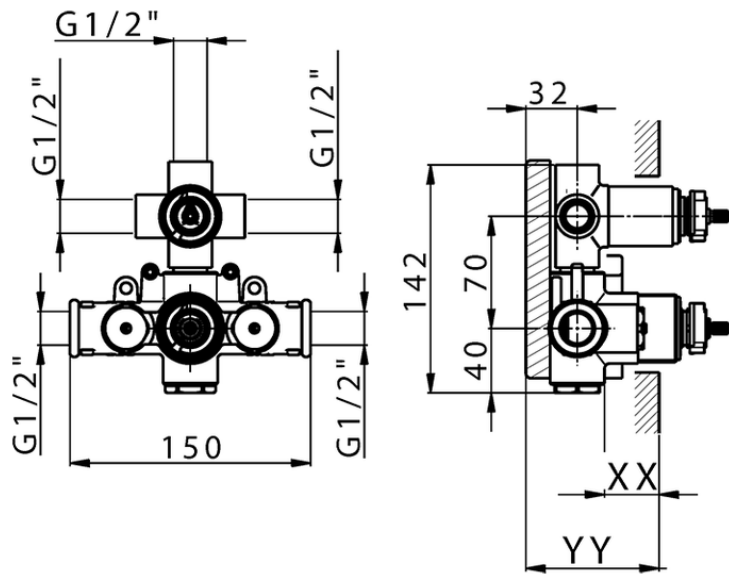

## Exposed part for con.thermo.shower valve, 3-outlet ROCK&ROLL\_RK018200

RK018200

<https://en.cisal.it/exposed-part-for-con-thermo-shower-valve-3-outlet-rockroll-rk018200>

Piastra/Plate/Plaque/Platte/Placa

2-3mm: XX 25-40 YY 76-91

10 mm: XX 16-31 YY 65-80

ZA018201

<https://en.cisal.it/concealed-thermostatic-shower-valve-3-outlets-concealed-za018201>

2026-05-19