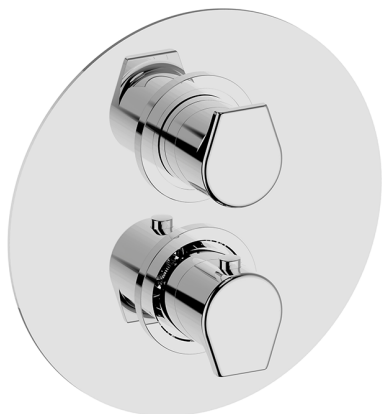

Exposed part for con.thermo.shower valve, 3-outlet ROCK&ROLL_RK018200

MODEL **RK018200**

Exposed part for con.thermo.shower valve,
3-outlet,with 3 outlet deviastop,without concealed
part,for item ZA018201

AVAILABLE FINISHINGS

-  **21** 21 Chrome
-  **2F** 2F Brushed Nickel
-  **40** 40 Matt Black

CHARACTERISTICS

Installation **Concealed**
Required concealed parts **ZA018201**

Thermostatic

The Cisal thermostatic is your personal water manager, helping you to handle, control and save water and energy.

Concealed thermostatic shower valve, 3-outlets CONCEALED_ZA018201

MODEL **ZA018201**

Concealed thermostatic shower valve, 3-outlets, with 1/2" 3 outlet devia-stop cartridge, without trim kit

AVAILABLE FINISHINGS

CHARACTERISTICS

Concealed **1**
 Cartridge Spare Parts **24.04A.PP**
8x20 Plus P Thermostatic Valve

Piastra/Plate/Plaque/Platte/Placa
 2-3mm: XX 25-40 YY 76-91
 10 mm: XX 16-31 YY 65-80

DeviaStop

The Cisal Devia Stop technology allows to adjust the water flow and to direct it to the selected output point (overhead soaker, hand shower, etc).