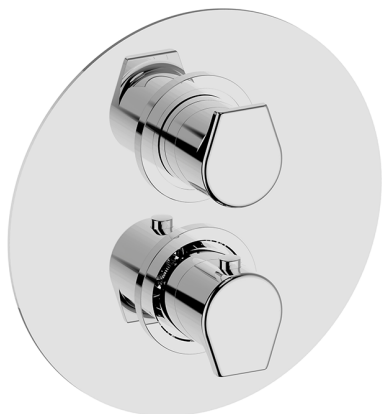

## Exposed part for con.thermo.shower valve, 3-outlet ROCK&ROLL\_RK018200

MODEL **RK018200**

Exposed part for con.thermo.shower valve,  
3-outlet,with 3 outlet deviastop,without concealed  
part,for item ZA018201

## Concealed thermostatic shower valve, 3-outlets CONCEALED\_ZA018201

MODEL **ZA018201**

Concealed thermostatic shower valve, 3-outlets, with 1/2" 3 outlet deviastop cartridge, without trim kit

AVAILABLE FINISHINGS

CHARACTERISTICS

Concealed **1**  
 Cartridge Spare Parts **24.04A.PP**  
**8x20 Plus P Thermostatic Valve**

Piastra/Plate/Plaque/Platte/Placa  
 2-3mm: XX 25-40 YY 76-91  
 10 mm: XX 16-31 YY 65-80

### DeviaStop

The Cisal Devia Stop technology allows to adjust the water flow and to direct it to the selected output point (overhead soaker, hand shower, etc).