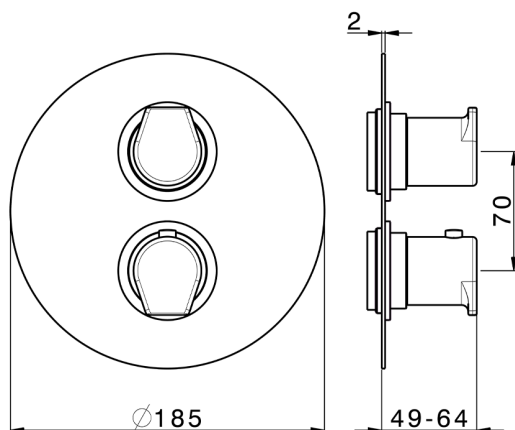

Exposed part for con.thermo.shower valve, 3-outlet ROCK&ROLL_RK018200

MODEL **RK018200**

Exposed part for con.thermo.shower valve,
3-outlet,with 3 outlet deviastop,without concealed
part,for item ZA018201

Concealed thermostatic shower valve, 3-outlets CONCEALED_ZA018201

MODEL **ZA018201**

Concealed thermostatic shower valve, 3-outlets, with 1/2" 3 outlet devia-stop cartridge, without trim kit

AVAILABLE FINISHINGS

CHARACTERISTICS

Concealed **1**
 Cartridge Spare Parts **24.04A.PP**
8x20 Plus P Thermostatic Valve

Piastra/Plate/Plaque/Platte/Placa
 2-3mm: XX 25-40 YY 76-91
 10 mm: XX 16-31 YY 65-80

DeviaStop

The Cisal Devia Stop technology allows to adjust the water flow and to direct it to the selected output point (overhead soaker, hand shower, etc).