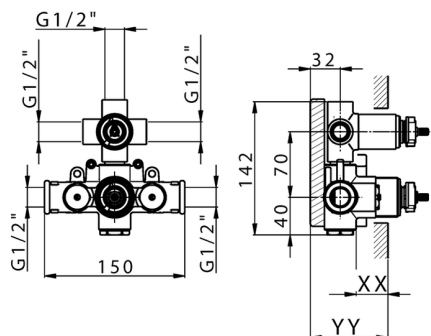

Concealed thermostatic shower valve, 3-outlets CONCEALED_ZA018201

MODEL **ZA018201**

Concealed thermostatic shower valve, 3-outlets, with 1/2" 3 outlet devia-stop cartridge, without trim kit

AVAILABLE FINISHINGS

CHARACTERISTICS

Concealed **1**
 Cartridge Spare Parts **24.04A.PP**
8x20 Plus P Thermostatic Valve

Piastra/Plate/Plaque/Platte/Placa
 2-3mm: XX 25-40 YY 76-91
 10 mm: XX 16-31 YY 65-80

DeviaStop

The Cisal Devia Stop technology allows to adjust the water flow and to direct it to the selected output point (overhead soaker, hand shower, etc).