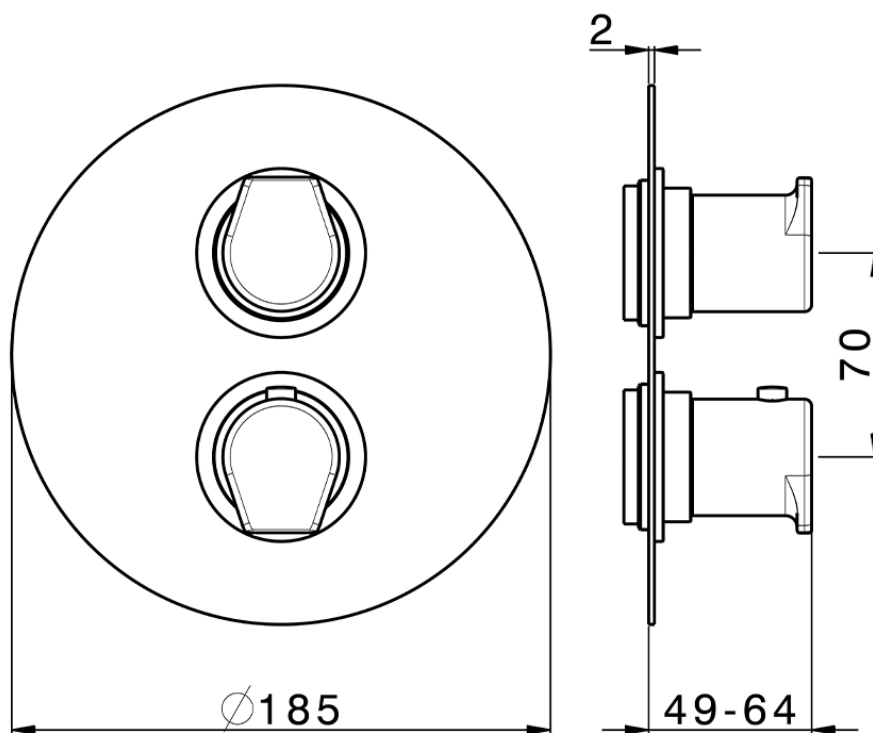

Exposed part for con.thermo.shower valve, 3-outlet ROCK&ROLL_RK018200

RK018200

<https://en.cisal.it/exposed-part-for-con-thermo-shower-valve-3-outlet-rockroll-rk018200>

Piastra/Plate/Plaque/Platte/Placa

2-3mm: XX 25-40 YY 76-91

10 mm: XX 16-31 YY 65-80

ZA018201

<https://en.cisal.it/concealed-thermostatic-shower-valve-3-outlets-concealed-za018201>

2026-04-26