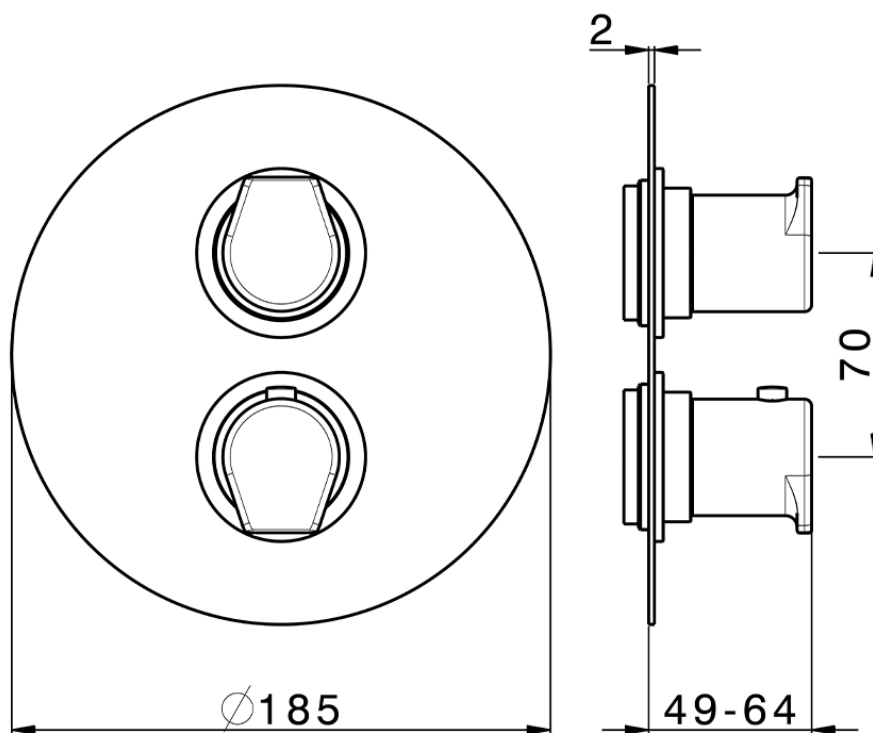

Exposed part for con.thermo.shower valve, 3-outlet ROCK&ROLL_RK018200

RK018200

<https://en.cisal.it/exposed-part-for-con-thermo-shower-valve-3-outlet-rockroll-rk018200>

Piastra/Plate/Plaque/Platte/Placa

2-3mm: XX 25-40 YY 76-91

10 mm: XX 16-31 YY 65-80

ZA018201

<https://en.cisal.it/concealed-thermostatic-shower-valve-3-outlets-concealed-za018201>

2026-06-14