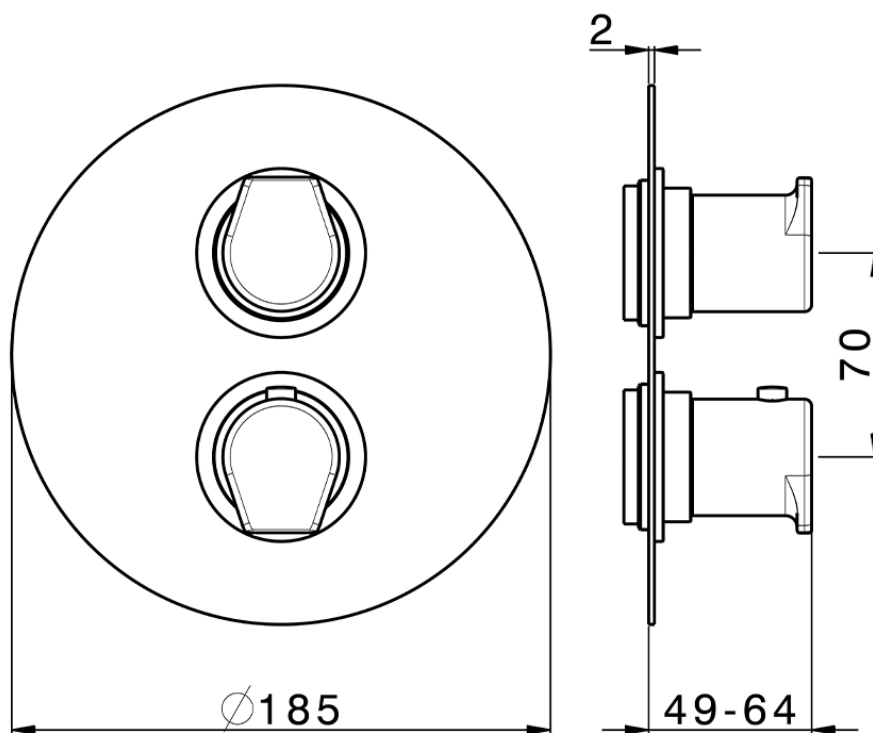

Exposed part for con.thermo.shower valve, 3-outlet ROCK&ROLL_RK018200

RK018200

<https://en.cisal.it/exposed-part-for-con-thermo-shower-valve-3-outlet-rockroll-rk018200>

Piastra/Plate/Plaque/Platte/Placa

2-3mm: XX 25-40 YY 76-91

10 mm: XX 16-31 YY 65-80

ZA018201

<https://en.cisal.it/concealed-thermostatic-shower-valve-3-outlets-concealed-za018201>

2026-05-19