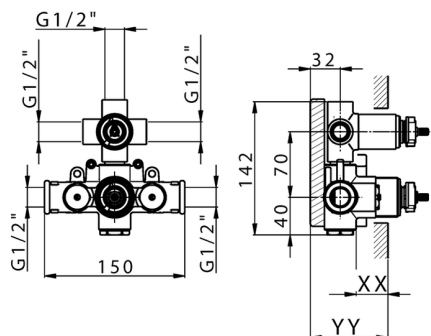

Concealed thermostatic shower valve, 3-outlets CONCEALED_ZA018201

MODEL **ZA018201**

Concealed thermostatic shower valve, 3-outlets, with 1/2" 3 outlet deviastop cartridge, without trim kit

AVAILABLE FINISHINGS

CHARACTERISTICS

Concealed **1**
 Cartridge Spare Parts **24.04A.PP**
8x20 Plus P Thermostatic Valve

Piastra/Plate/Plaque/Platte/Placa
 2-3mm: XX 25-40 YY 76-91
 10 mm: XX 16-31 YY 65-80

DeviaStop

The Cisal Devia Stop technology allows to adjust the water flow and to direct it to the selected output point (overhead soaker, hand shower, etc).