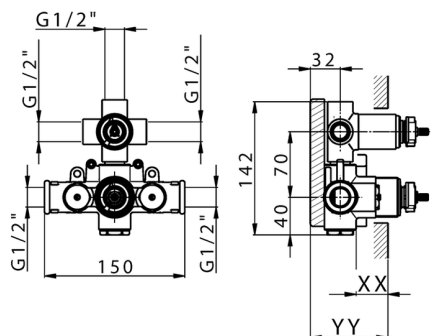

Concealed thermostatic shower valve, 3-outlets CONCEALED_ZA018201

MODEL **ZA018201**

Concealed thermostatic shower valve, 3-outlets, with 1/2" 3 outlet deviastop cartridge, without trim kit

AVAILABLE FINISHINGS

04 04 Without finishing

CHARACTERISTICS

Concealed **1**
Cartridge Spare Parts **24.04A.PP**

8x20 Plus P Thermostatic Valve

Piastra/Plate/Plaque/Platte/Placa
2-3mm: XX 25-40 YY 76-91
10 mm: XX 16-31 YY 65-80