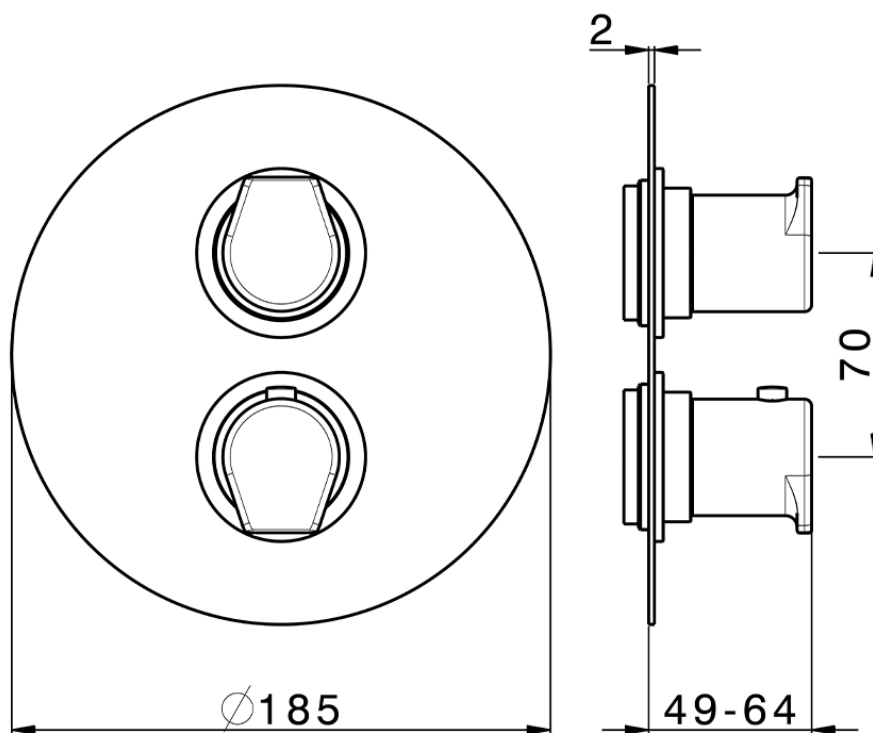

## Exposed part for con.thermo.shower valve, 3-outlet ROCK&ROLL\_RK018200

RK018200

<https://en.cisal.it/exposed-part-for-con-thermo-shower-valve-3-outlet-rockroll-rk018200>

Piastra/Plate/Plaque/Platte/Placa

2-3mm: XX 25-40 YY 76-91

10 mm: XX 16-31 YY 65-80

ZA018201

<https://en.cisal.it/concealed-thermostatic-shower-valve-3-outlets-concealed-za018201>

2026-06-14