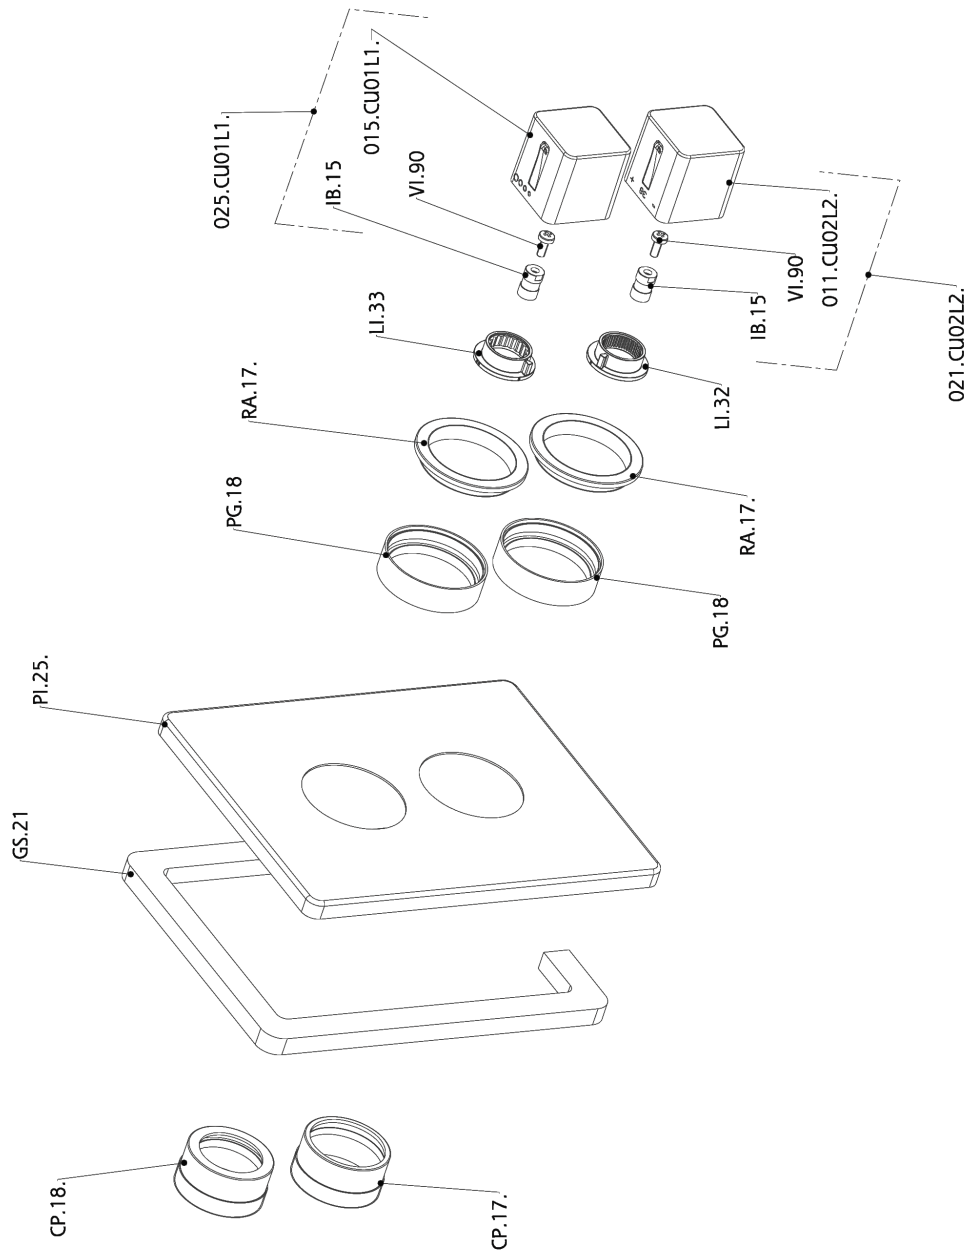

Exposed part for con.thermo.shower valve 1-outlet CUBIC_CU007300

MODEL **CU007300**

Exposed part for con.thermo.shower valve
1-outlet, stop valve, without concealed part, for items
ZA007301

AVAILABLE FINISHINGS

-  **21** 21 Chrome
-  **2B** 2B Polished Nickel
-  **2F** 2F Brushed Nickel
-  **40** 40 Matt Black

CHARACTERISTICS

Installation **Concealed**
Required concealed parts **ZA007301**

Thermostatic

The Cisal thermostatic is your personal water manager, helping you to handle, control and save water and energy.

Exposed part for con.thermo.shower valve 1-outlet CUBIC_CU007300

CU007300

<https://en.cisal.it/exposed-part-for-con-thermo-shower-valve-1-outlet-cubiccu007300>

Concealed thermostatic shower valve, 1-outlet CONCEALED_ZA007301

MODEL **ZA007301**

Concealed thermostatic shower valve,
1-outlet, Stopvalve with 1/2" outlet, without trim kit

AVAILABLE FINISHINGS

CHARACTERISTICS

Concealed **1**
 Cartridge Spare Parts **24.04A.PP**
8x20 Plus P Thermostatic Valve