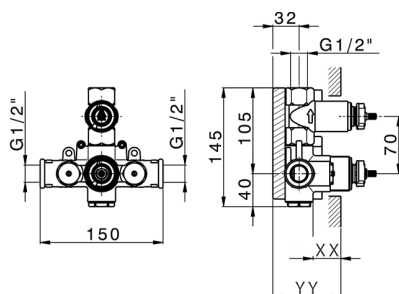

MODEL **ZA007301**

Concealed thermostatic shower valve,
1-outlet, Stopvalve with 1/2" outlet, without trim kit

AVAILABLE FINISHINGS

CHARACTERISTICS

Concealed **1**
 Cartridge Spare Parts **24.04A.PP**
8x20 Plus P Thermostatic Valve

Piastra/Plate/Plaque/Platte/Placa
 2-3mm: XX 25-40 YY 76-91
 10mm: XX 16-31 YY 65-80

Thermostatic

The Cisal thermostatic is your personal water manager, helping you to handle, control and save water and energy.