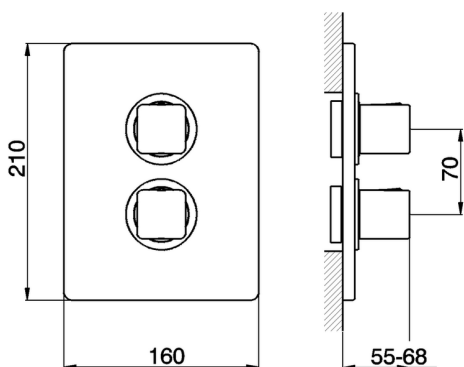

CHARACTERISTICS

Installation **Concealed**
Required concealed parts **ZA007301**

Thermostatic

The Cisal thermostatic is your personal water manager, helping you to handle, control and save water and energy.