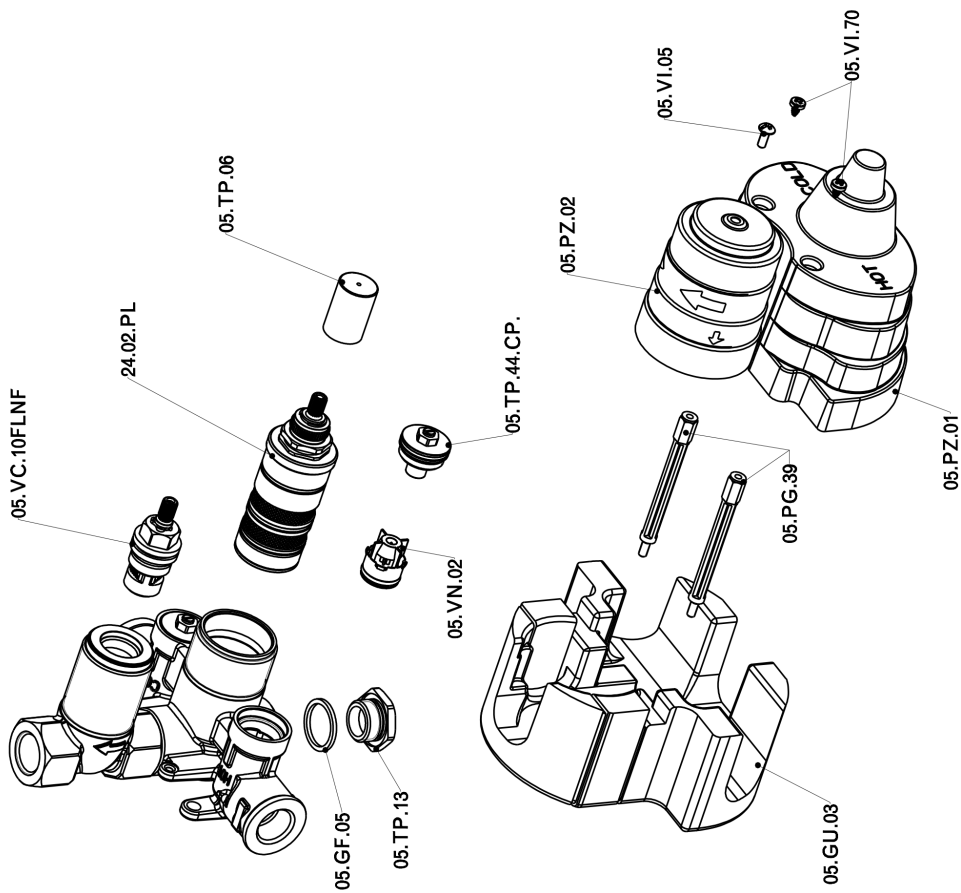

Exposed part for con.thermo.shower valve 1-outlet CUBIC_CU007300

CU007300

<https://en.cisal.it/exposed-part-for-con-thermo-shower-valve-1-outlet-cubiccu007300>

Concealed thermostatic shower valve, 1-outlet CONCEALED_ZA007301

ZA007301

<https://en.cisal.it/concealed-thermostatic-shower-valve-1-outlet-concealedza007301>

2024-09-21