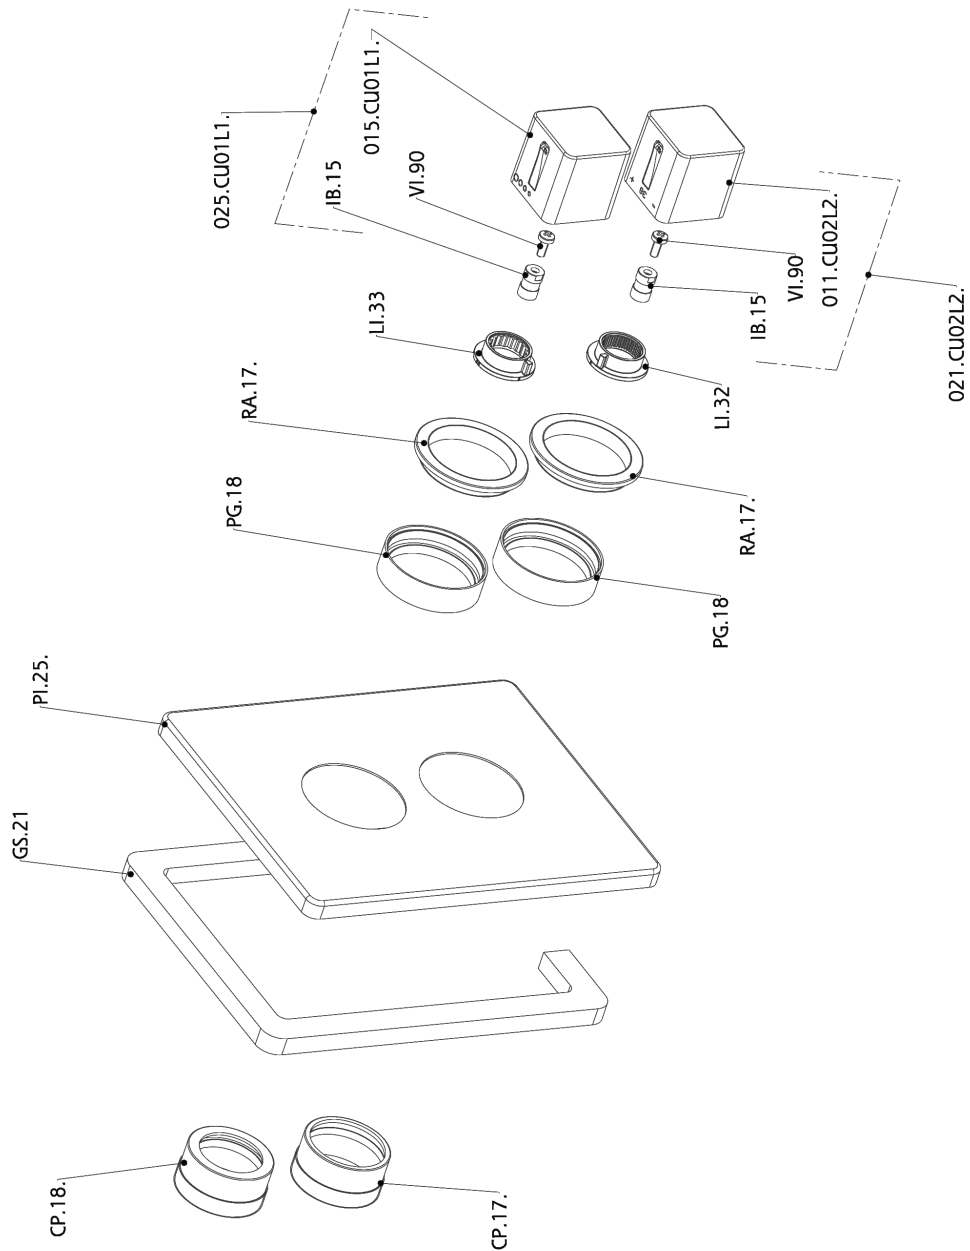

Exposed part for con.thermo.shower valve 1-outlet CUBIC_CU007300

CU007300

<https://en.cisal.it/exposed-part-for-con-thermo-shower-valve-1-outlet-cubiccu007300>

Concealed thermostatic shower valve, 1-outlet CONCEALED_ZA007301

ZA007301

<https://en.cisal.it/concealed-thermostatic-shower-valve-1-outlet-concealedza007301>

2024-09-21