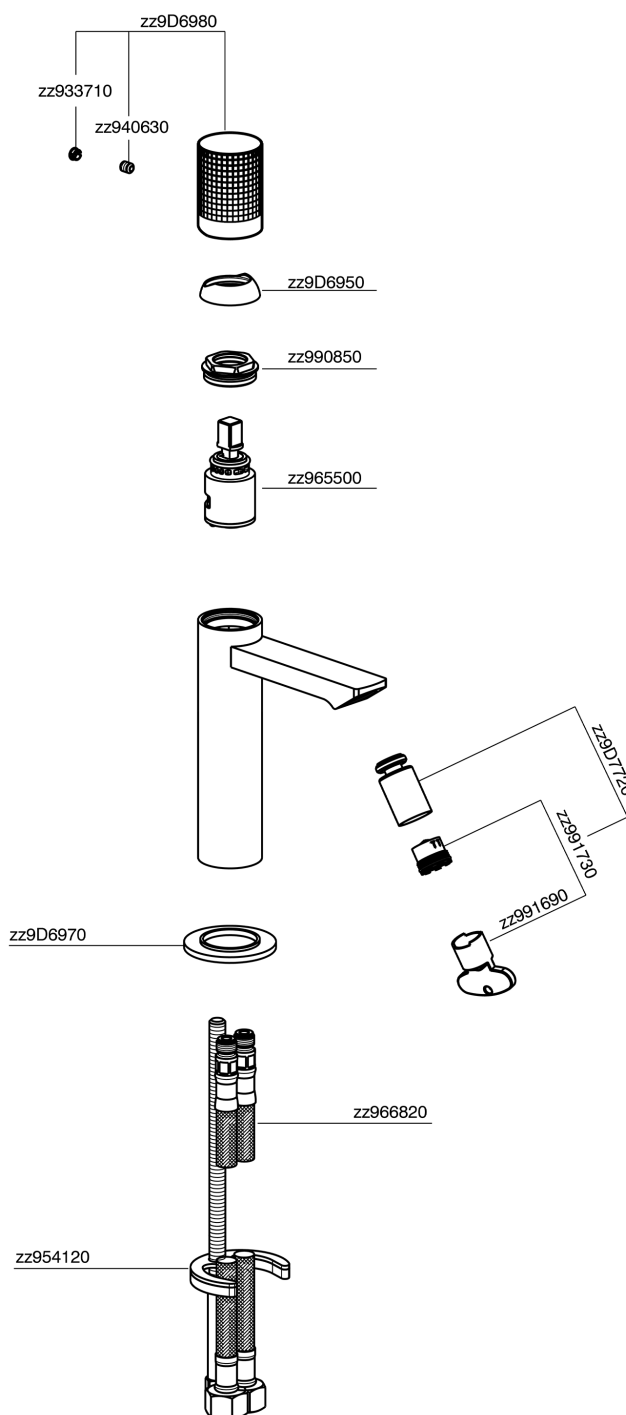

Single lever bidet mixer NUANCE X32_X2000564

X2000564

<https://en.cisal.it/single-lever-bidet-mixer-nuance-x32-x2000564>

2024-12-22