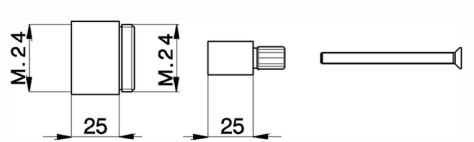

Extension +25 mm COMPONENTS_ZA000431

MODEL **ZA000431**

Extension 25 mm, for concealed taps art.31, series BA-LS

AVAILABLE FINISHINGS

 **04** 04 Without finishing

CHARACTERISTICS

2024-11-23