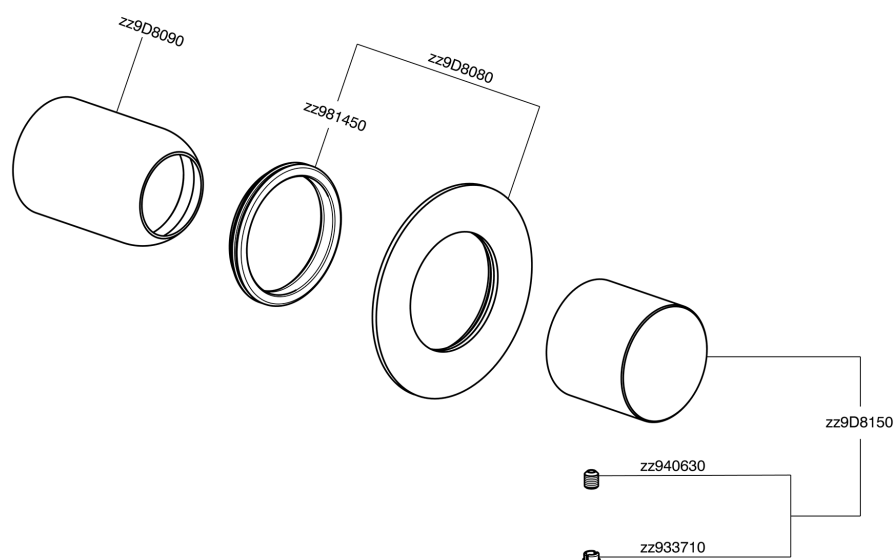

## Exposed part for concealed S.L. shower valve SMOOTH X32\_X3003000

X3003000

<https://en.cisal.it/exposed-part-for-concealed-s-l-shower-valve-smooth-x32x3003000>

## Concealed single lever shower mixer CONCEALED\_ZA005301

ZA005301

<https://en.cisal.it/concealed-single-lever-shower-mixer-concealedza005301>

## Concealed single lever shower mixer CONCEALED\_ZA005300

ZA005300

<https://en.cisal.it/concealed-single-lever-shower-mixer-concealedza005300>

2024-10-18