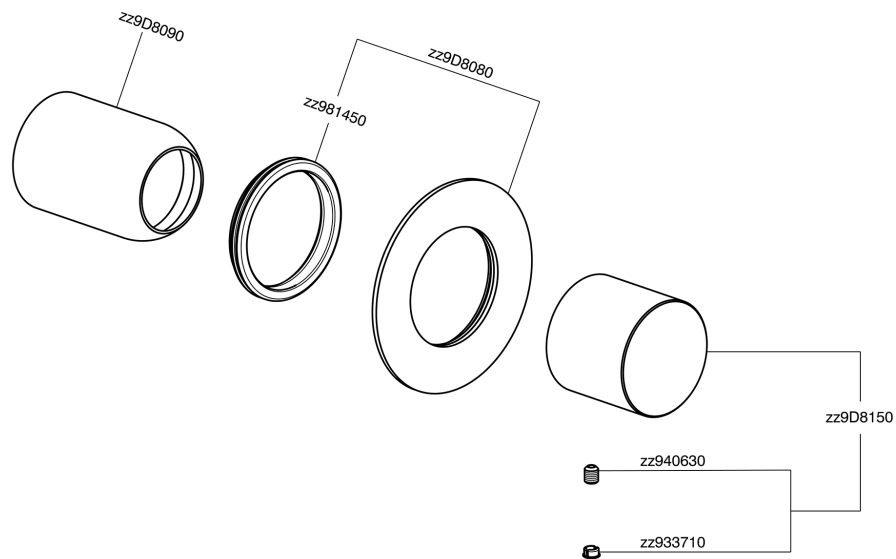

Exposed part for concealed S.L. shower valve SMOOTH X32_X3003000

X3003000

<https://en.cisal.it/exposed-part-for-concealed-s-l-shower-valve-smooth-x32x3003000>

Concealed single lever shower mixer CONCEALED_ZA005301

ZA005301

<https://en.cisal.it/concealed-single-lever-shower-mixer-concealedza005301>

Concealed single lever shower mixer CONCEALED_ZA005300

ZA005300

<https://en.cisal.it/concealed-single-lever-shower-mixer-concealedza005300>