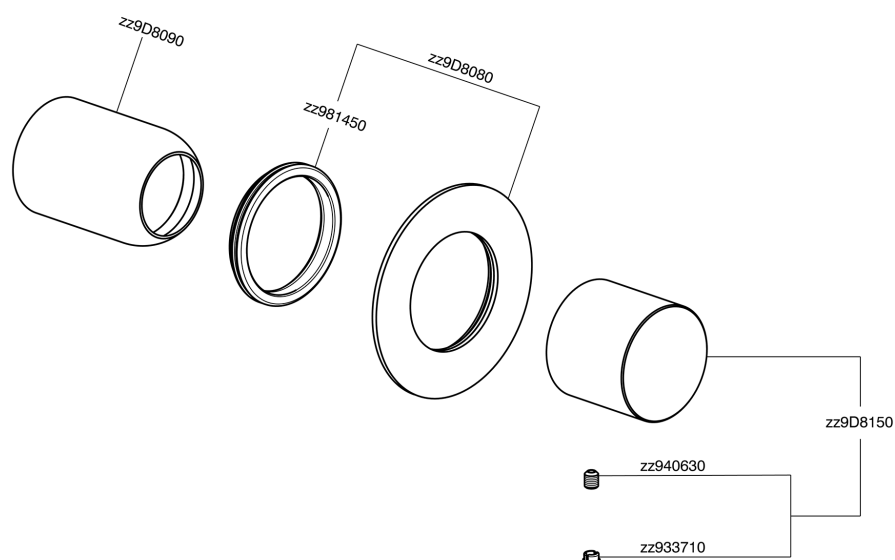

## Exposed part for concealed S.L. shower valve SMOOTH X32\_X3003000

X3003000

<https://en.cisal.it/exposed-part-for-concealed-s-l-shower-valve-smooth-x32x3003000>

## Concealed single lever shower mixer CONCEALED\_ZA005301

ZA005301

<https://en.cisal.it/concealed-single-lever-shower-mixer-concealedza005301>

## Concealed single lever shower mixer CONCEALED\_ZA005300

ZA005300

<https://en.cisal.it/concealed-single-lever-shower-mixer-concealedza005300>

2024-10-18