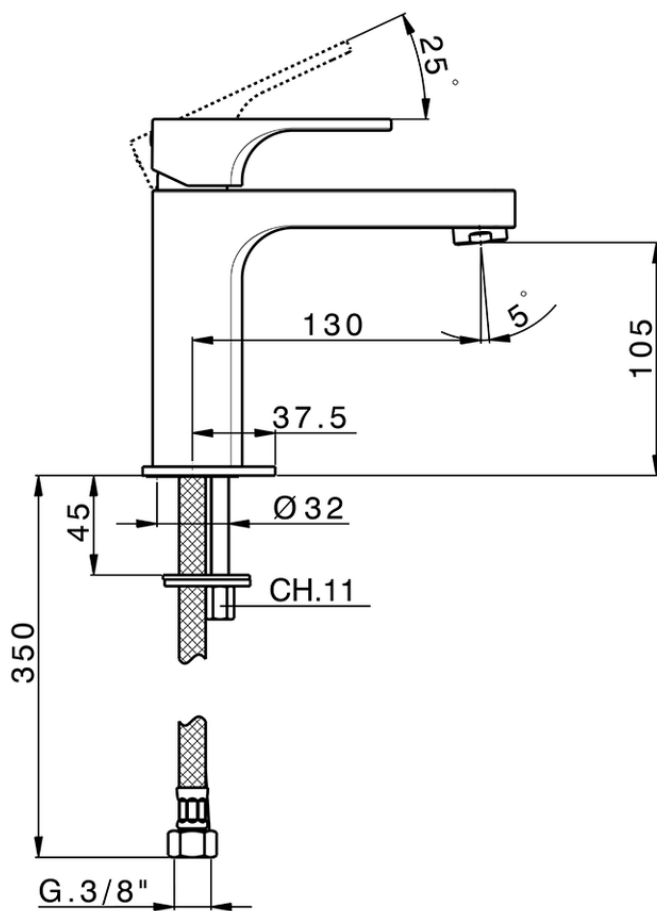

**Single lever washbasin mixer large EnergySave CUBIC\_CU000505**

CU000505

<https://en.cisal.it/single-lever-washbasin-mixer-large-energysave-cubic-cu000505>

2026-04-09