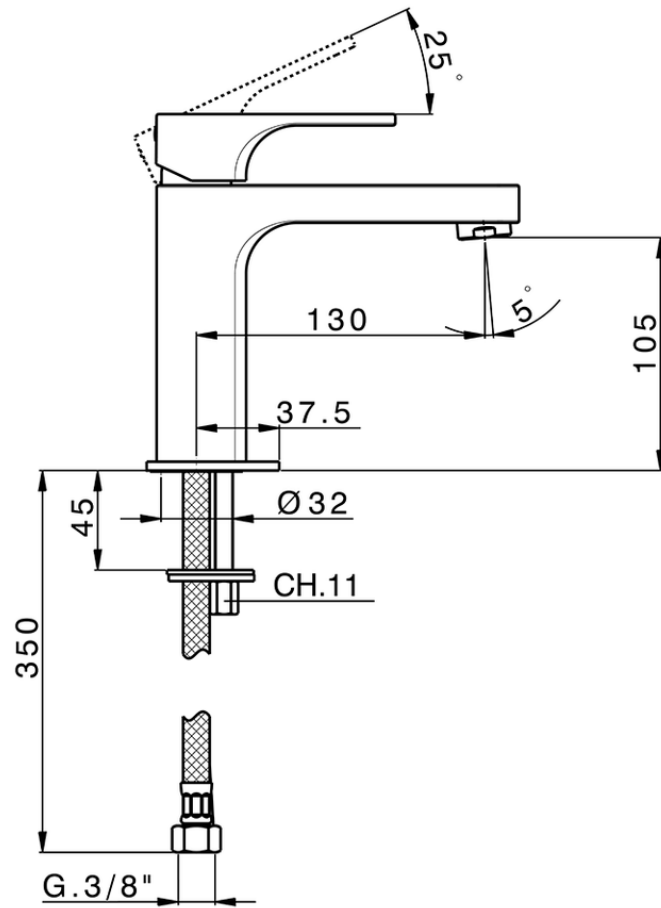

Single lever washbasin mixer large EnergySave CUBIC_CU000505

CU000505

<https://en.cisal.it/single-lever-washbasin-mixer-large-energysave-cubic-cu000505>

2026-05-20