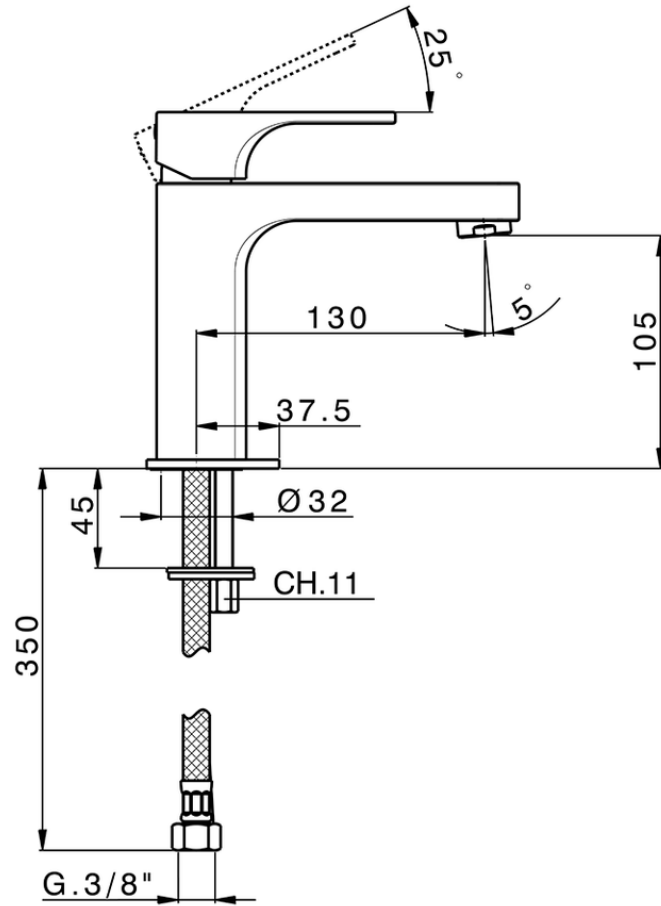

## Single lever washbasin mixer large EnergySave CUBIC\_CU000505

CU000505

<https://en.cisal.it/single-lever-washbasin-mixer-large-energysave-cubic-cu000505>

2026-06-13