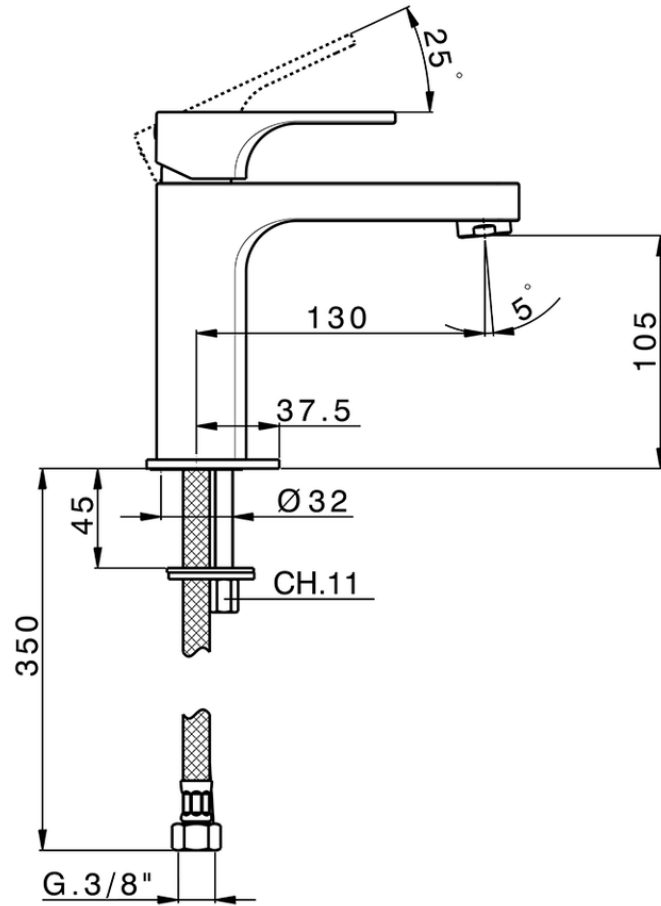

Single lever washbasin mixer large EnergySave CUBIC_CU000505

CU000505

<https://en.cisal.it/single-lever-washbasin-mixer-large-energysave-cubic-cu000505>

2026-04-30