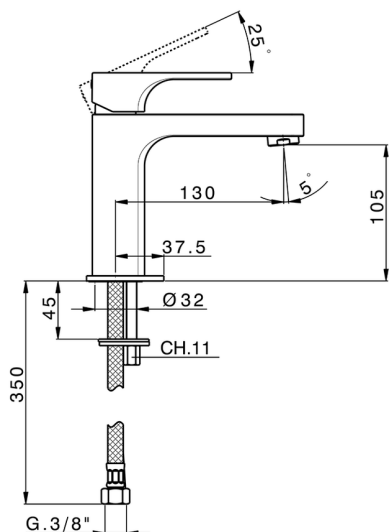

## Single lever washbasin mixer large EnergySave CUBIC\_CU000505

MODEL **CU000505**

Single lever washbasin mixer " large " EnergySave, without automatic pop-up waste, G.3/8" stainless steel flexible hoses

### CHARACTERISTICS

Cartridge Spare Parts **ZZ96691000**

**25 mm Cartridge**