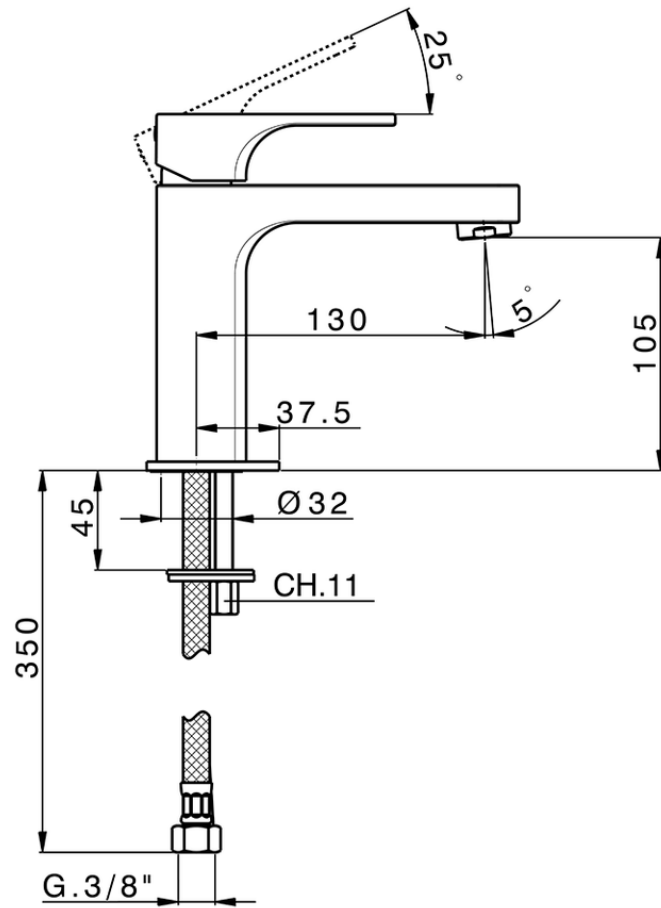

Single lever washbasin mixer large EnergySave CUBIC_CU000505

CU000505

<https://en.cisal.it/single-lever-washbasin-mixer-large-energysave-cubic-cu000505>

2026-04-08