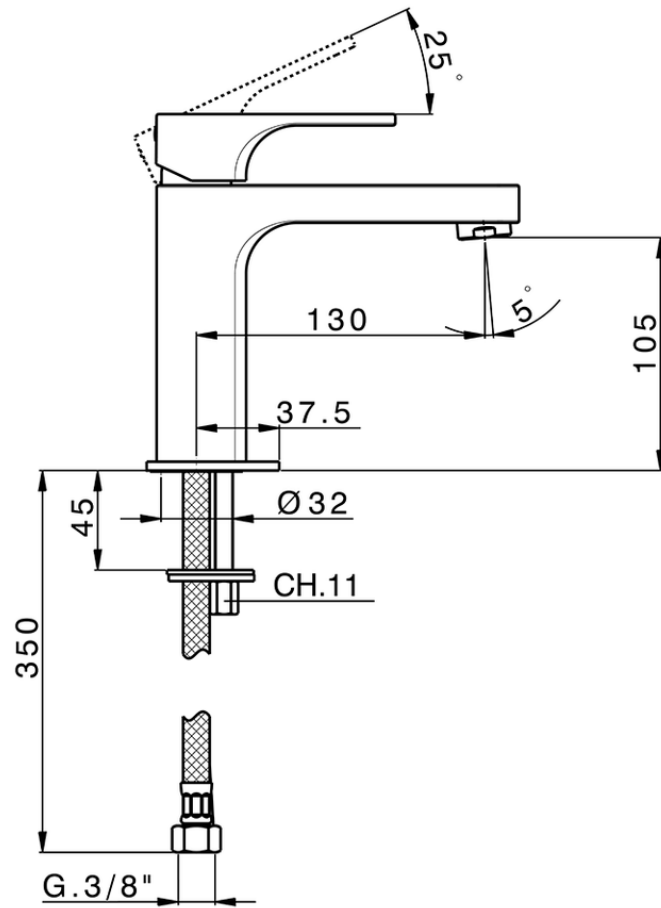

Single lever washbasin mixer large EnergySave CUBIC_CU000505

CU000505

<https://en.cisal.it/single-lever-washbasin-mixer-large-energysave-cubic-cu000505>

2026-04-29