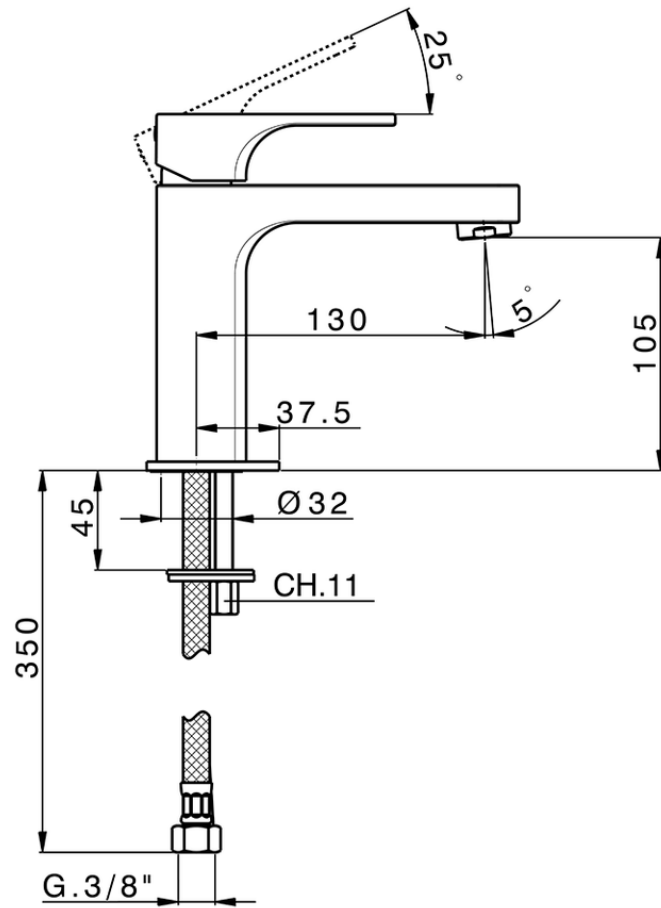

Single lever washbasin mixer large EnergySave CUBIC_CU000505

CU000505

<https://en.cisal.it/single-lever-washbasin-mixer-large-energysave-cubic-cu000505>

2026-06-14