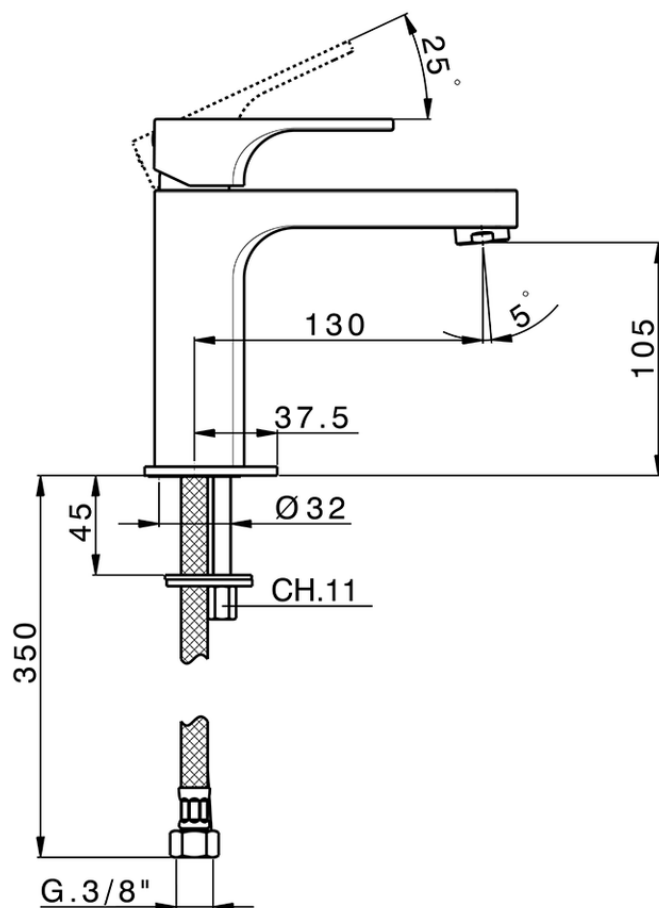

**Single lever washbasin mixer large EnergySave CUBIC\_CU000505**

CU000505

<https://en.cisal.it/single-lever-washbasin-mixer-large-energysave-cubic-cu000505>

2026-06-13