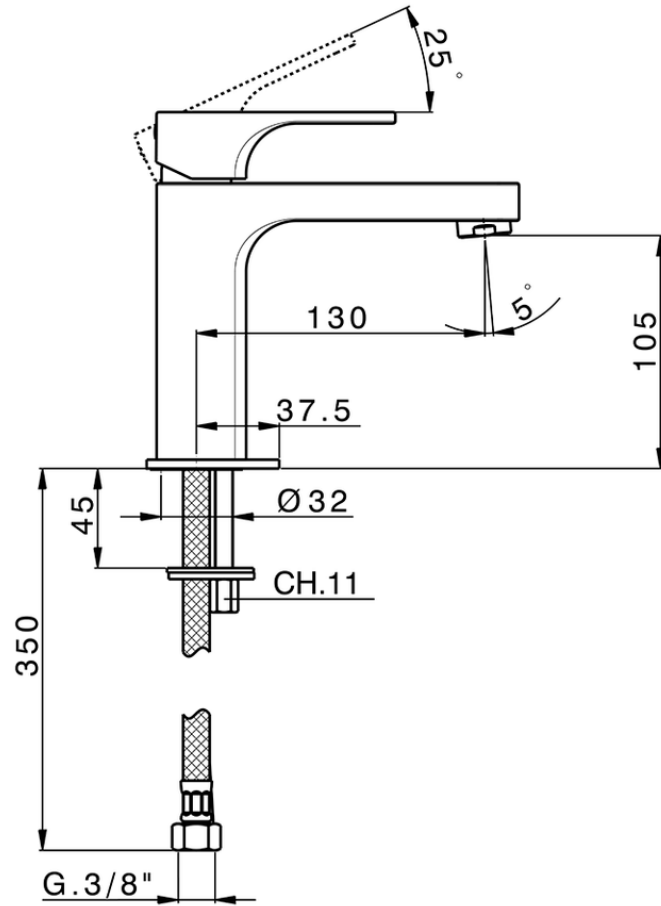

Single lever washbasin mixer large EnergySave CUBIC_CU000505

CU000505

<https://en.cisal.it/single-lever-washbasin-mixer-large-energysave-cubic-cu000505>

2026-04-29