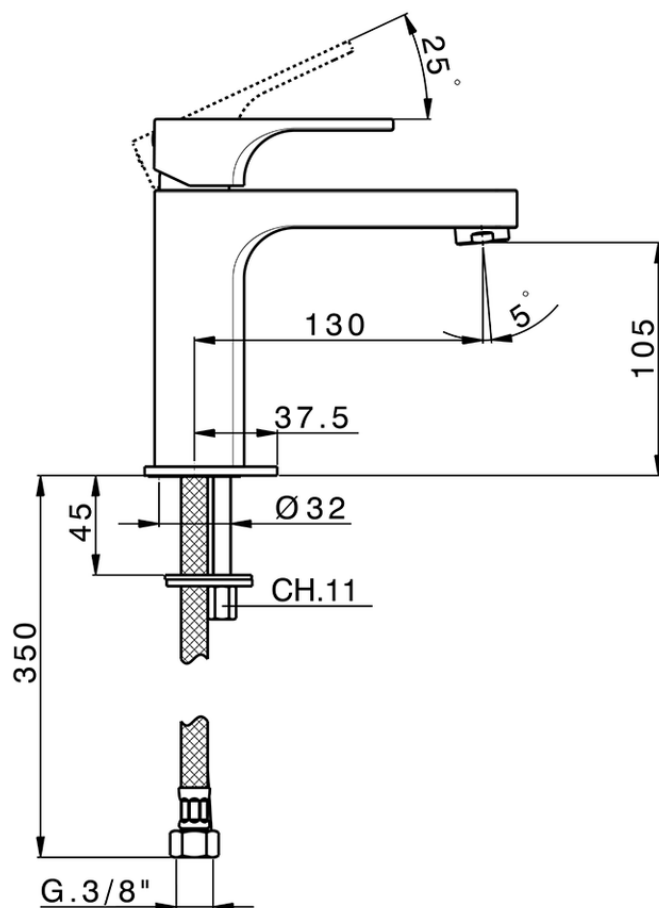

## Single lever washbasin mixer large EnergySave CUBIC\_CU000505

CU000505

<https://en.cisal.it/single-lever-washbasin-mixer-large-energysave-cubic-cu000505>

2026-04-30