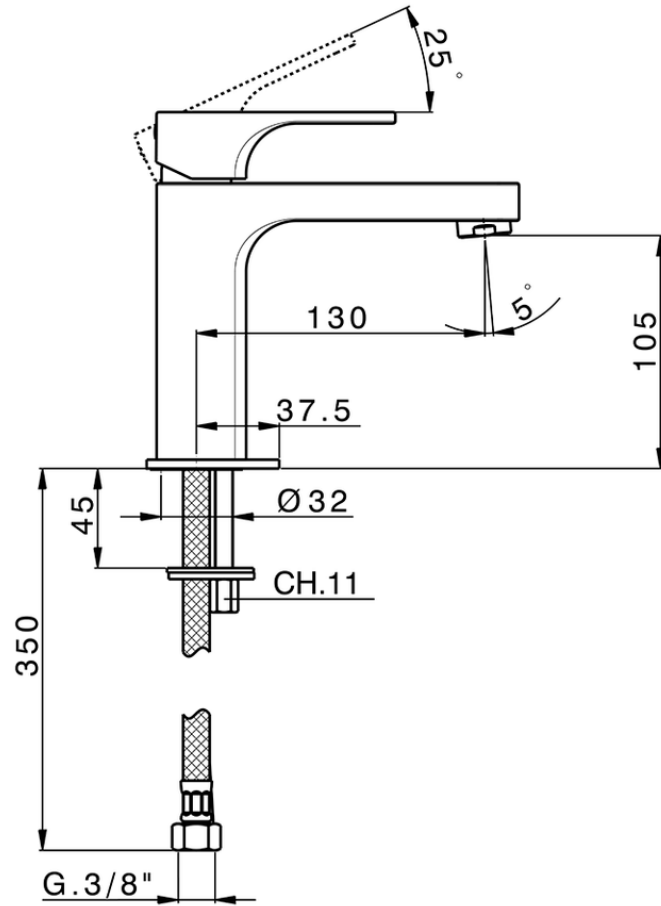

## Single lever washbasin mixer large EnergySave CUBIC\_CU000505

CU000505

<https://en.cisal.it/single-lever-washbasin-mixer-large-energysave-cubic-cu000505>

2026-06-14