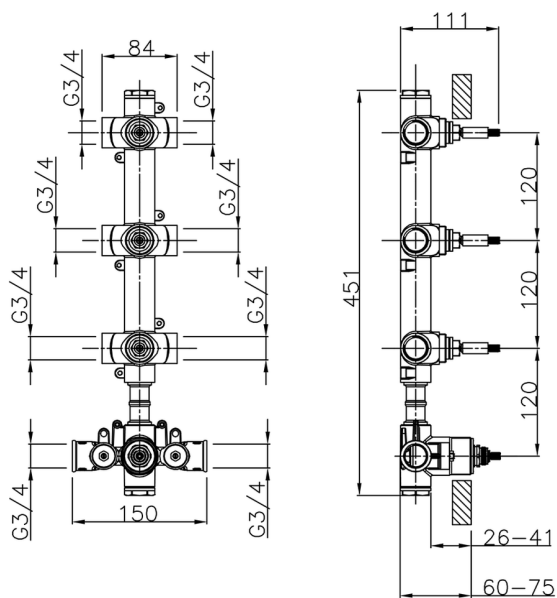

## 3 Function Concealed Thermostatic Built-in Part CONCEALED\_ZA01V300

MODEL **ZA01V300**

3 Function Concealed Thermostatic Built-in Part

AVAILABLE FINISHINGS

CHARACTERISTICS

Concealed **1**  
 Cartridge Spare Parts **23.51A.HF**  
**HF Thermostatic Valve**