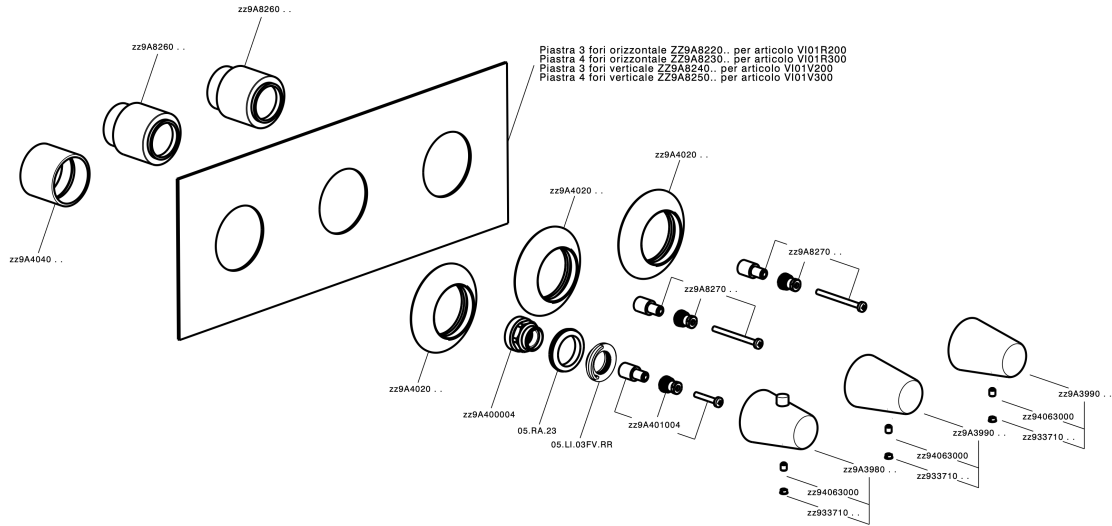

Cover Part for 3 Function Concealed Thermo Valve WELLNESS_VI01V300

VI01V300

<https://en.cisal.it/cover-part-for-3-function-concealed-thermo-valve-wellness-vi01v300>