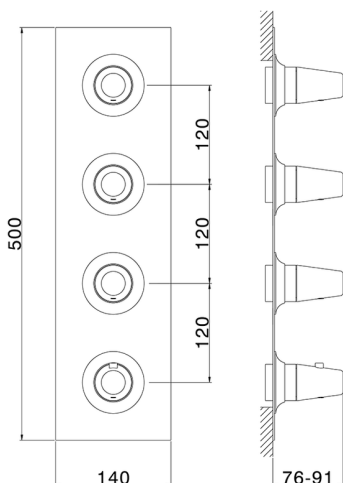

CHARACTERISTICS

Installation **Concealed**
Required concealed parts **ZA01V300**

Thermostatic

The Cisal thermostatic is your personal water manager, helping you to handle, control and save water and energy.