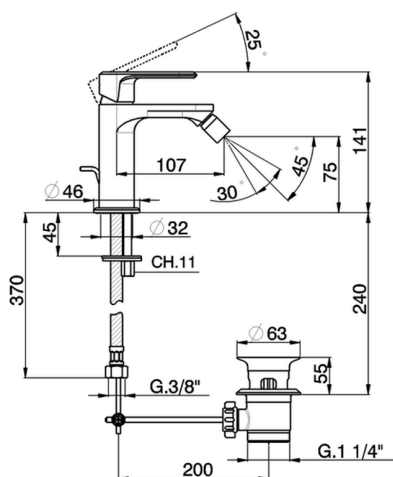

Single lever bidet mixer LINEAVIVA_LV000550

MODEL **LV000550**

Single lever bidet mixer, with automatic 1"1/4 automatic pop-up waste, G.3/8" stainless steel flexible hoses

AVAILABLE FINISHINGS

-  **21** 21 Chrome
-  **2B** 2B Polished Nickel
-  **2F** 2F Brushed Nickel
-  **40** 40 Matt Black
-  **4Q** 4Q Matt White

CHARACTERISTICS

Cartridge Spare Parts **ZZ96550000**

25 mm Cartridge

Single lever bidet mixer LINEAVIVA_LV000550

LV000550

<https://en.cisal.it/single-lever-bidet-mixer-lineavivalv000550>

2024-10-18