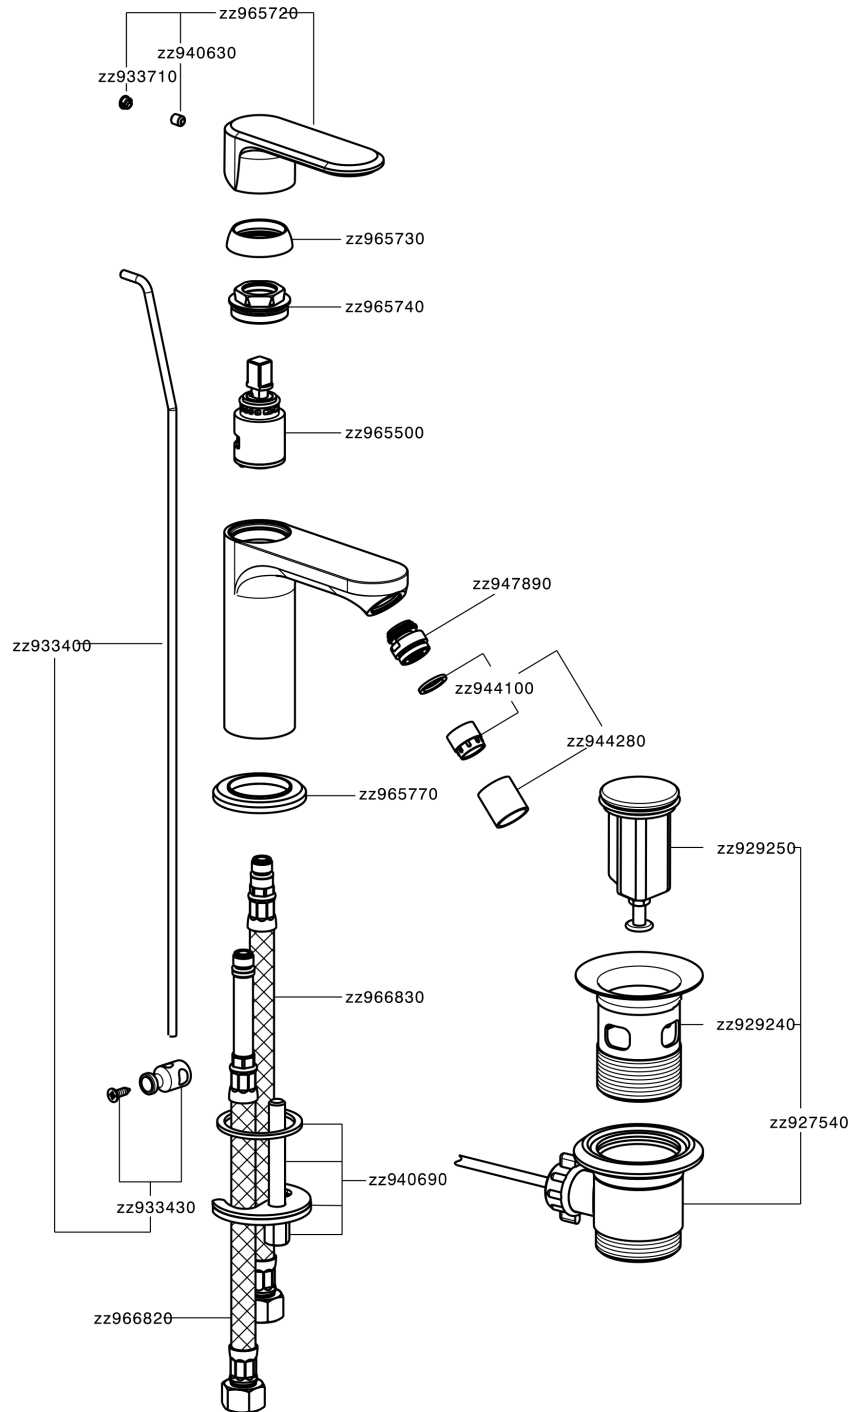

Single lever bidet mixer LINEAVIVA_LV000550

MODEL **LV000550**

Single lever bidet mixer, with automatic 1"1/4 automatic pop-up waste, G.3/8" stainless steel flexible hoses

AVAILABLE FINISHINGS

-  **21** 21 Chrome
-  **2B** 2B Polished Nickel
-  **2F** 2F Brushed Nickel
-  **40** 40 Matt Black
-  **4Q** 4Q Matt White

CHARACTERISTICS

Cartridge Spare Parts **ZZ96550000**

25 mm Cartridge

Single lever bidet mixer LINEAVIVA_LV000550

LV000550

<https://en.cisal.it/single-lever-bidet-mixer-lineavivalv000550>

2024-10-18