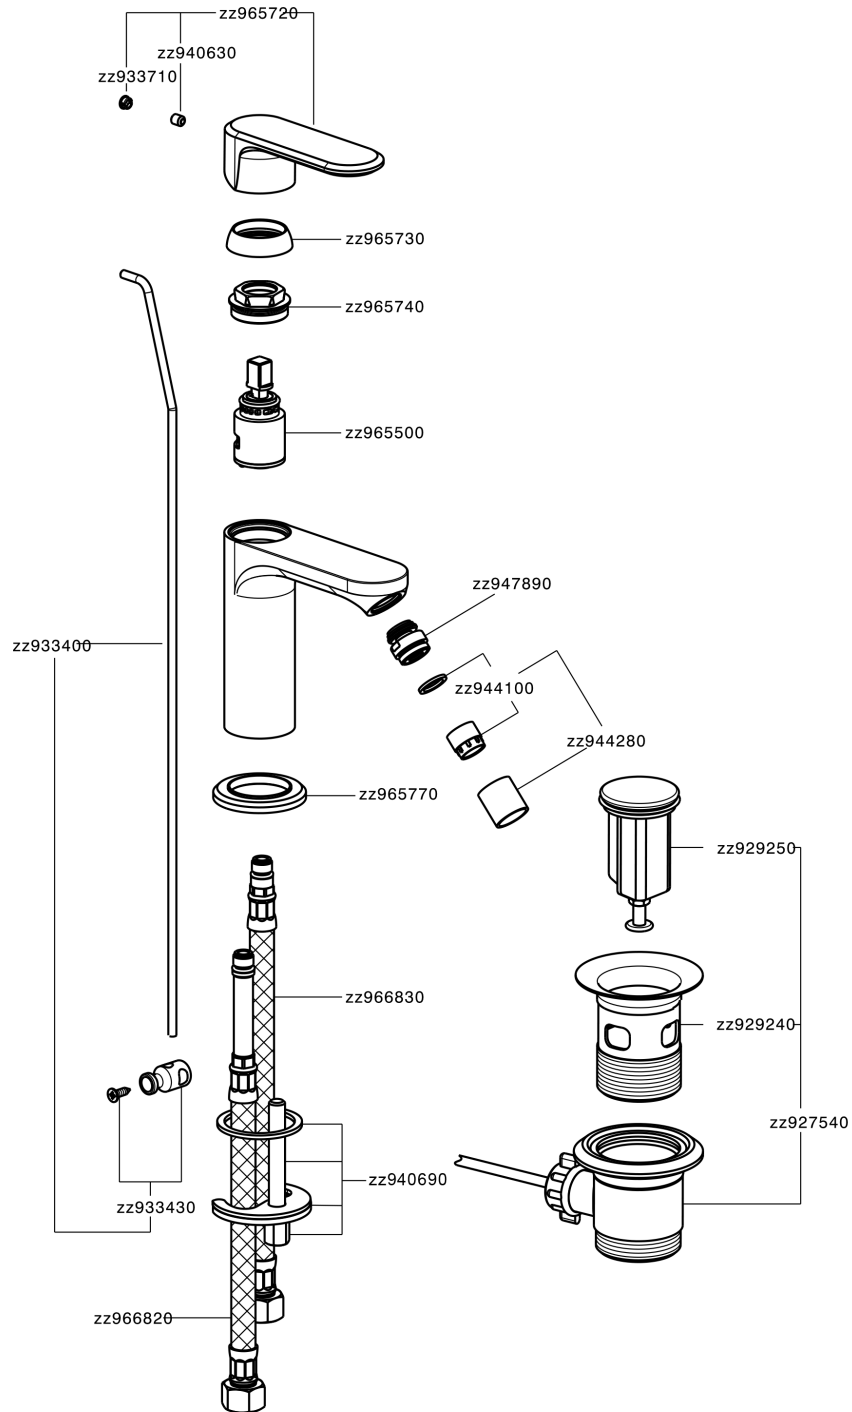

Single lever bidet mixer LINEAVIVA_LV000550

LV000550

<https://en.cisal.it/single-lever-bidet-mixer-lineavivalv000550>

2024-09-08