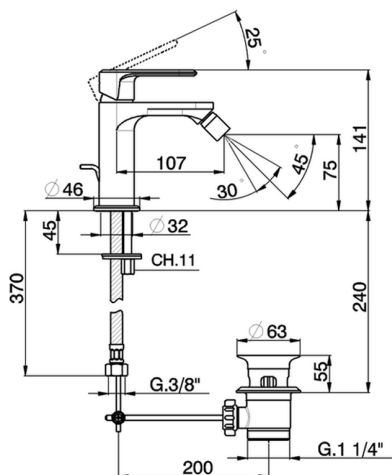

Single lever bidet mixer LINEAVIVA_LV000550

MODEL **LV000550**

Single lever bidet mixer, with automatic 1"1/4 automatic pop-up waste, G.3/8" stainless steel flexible hoses

AVAILABLE FINISHINGS

-  **21** 21 Chrome
-  **2B** 2B Polished Nickel
-  **2F** 2F Brushed Nickel
-  **40** 40 Matt Black
-  **4Q** 4Q Matt White

CHARACTERISTICS

Cartridge Spare Parts **ZZ96550000**

25 mm Cartridge

Single lever bidet mixer LINEAVIVA_LV000550

LV000550

<https://en.cisal.it/single-lever-bidet-mixer-lineavivalv000550>

2024-10-18