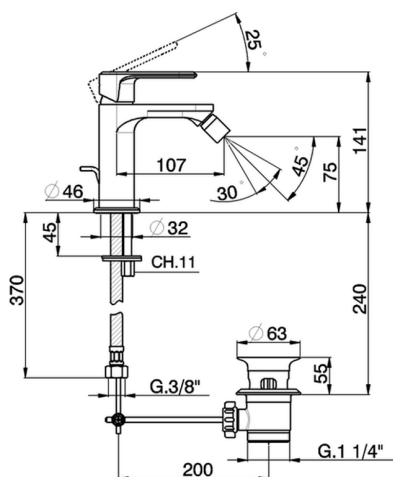

Single lever bidet mixer LINEAVIVA_LV000550

MODEL **LV000550**

Single lever bidet mixer, with automatic 1"1/4 automatic pop-up waste, G.3/8" stainless steel flexible hoses

AVAILABLE FINISHINGS

-  **21** 21 Chrome
-  **2B** 2B Polished Nickel
-  **2F** 2F Brushed Nickel
-  **40** 40 Matt Black
-  **4Q** 4Q Matt White

CHARACTERISTICS

Cartridge Spare Parts **ZZ96550000**

25 mm Cartridge

Single lever bidet mixer LINEAVIVA_LV000550

LV000550

<https://en.cisal.it/single-lever-bidet-mixer-lineavivalv000550>

2024-09-08