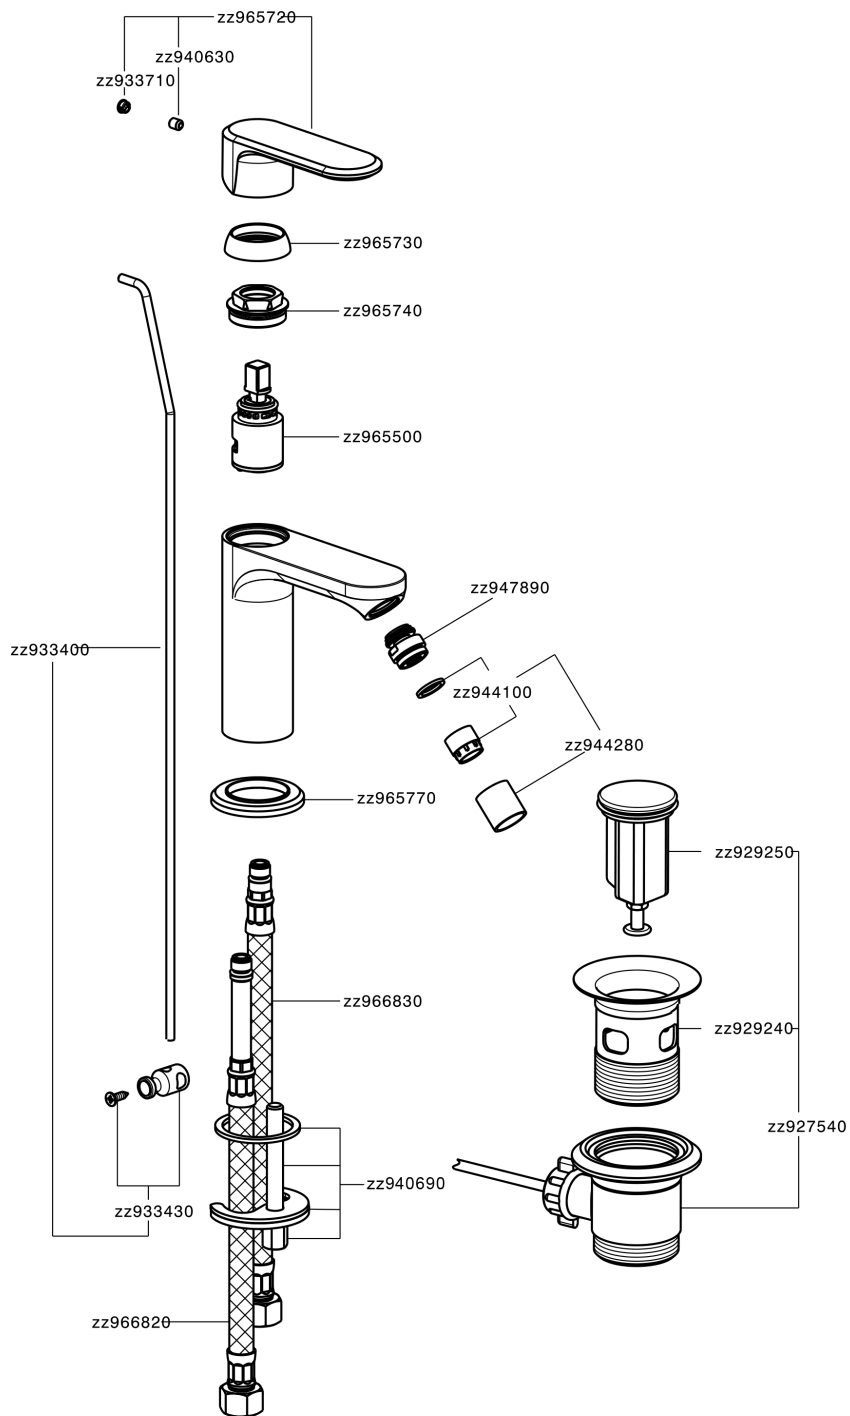

Single lever bidet mixer LINEAVIVA_LV000550

MODEL **LV000550**

Single lever bidet mixer, with automatic 1"1/4 automatic pop-up waste, G.3/8" stainless steel flexible hoses

AVAILABLE FINISHINGS

-  **21** 21 Chrome
-  **2B** 2B Polished Nickel
-  **2F** 2F Brushed Nickel
-  **40** 40 Matt Black
-  **4Q** 4Q Matt White

CHARACTERISTICS

Cartridge Spare Parts **ZZ96550000**

25 mm Cartridge

Single lever bidet mixer LINEAVIVA_LV000550

LV000550

<https://en.cisal.it/single-lever-bidet-mixer-lineavivalv000550>

2024-09-08