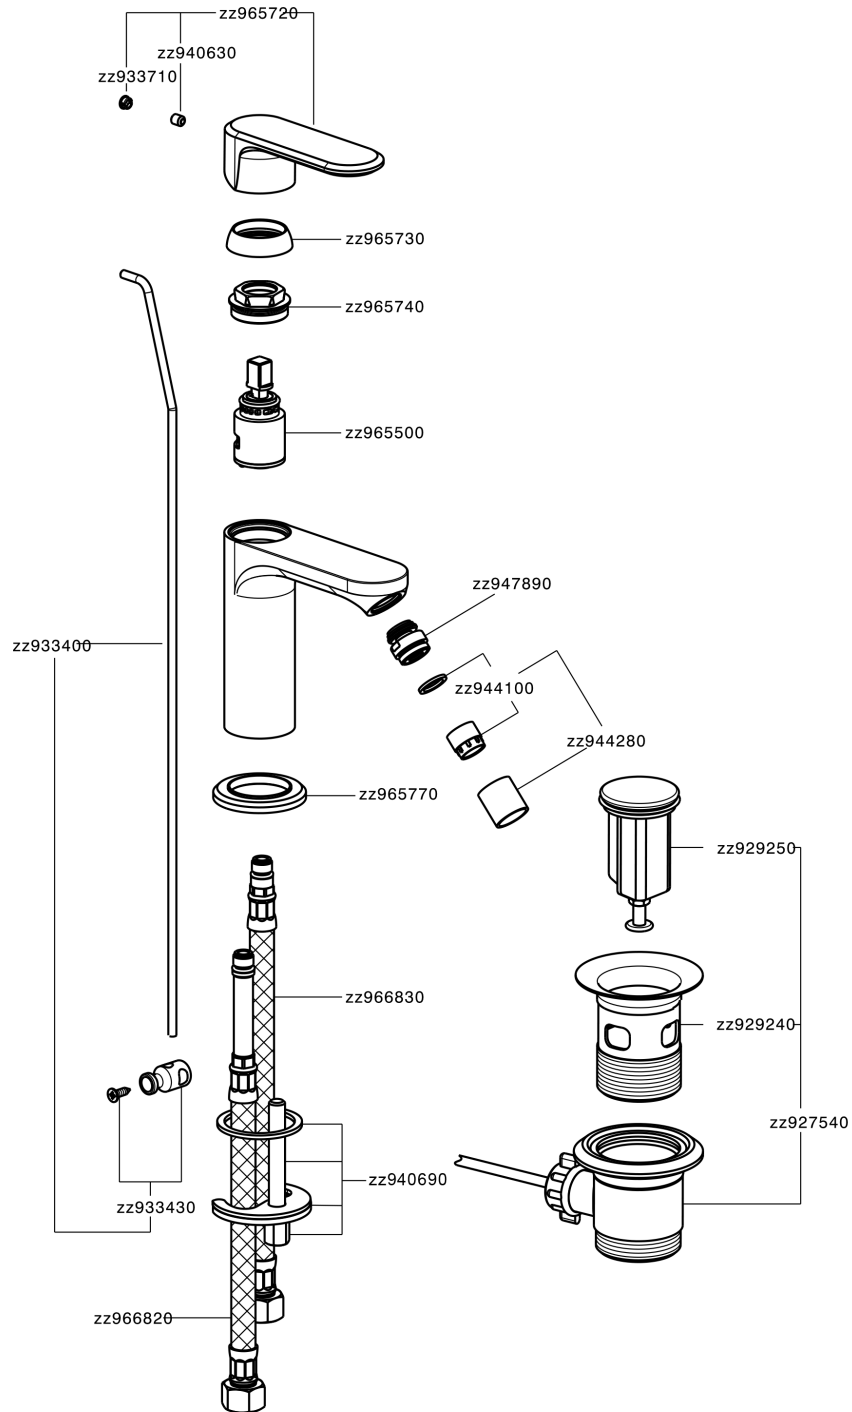

Single lever bidet mixer LINEAVIVA_LV000550

LV000550

<https://en.cisal.it/single-lever-bidet-mixer-lineavivalv000550>

2024-10-18