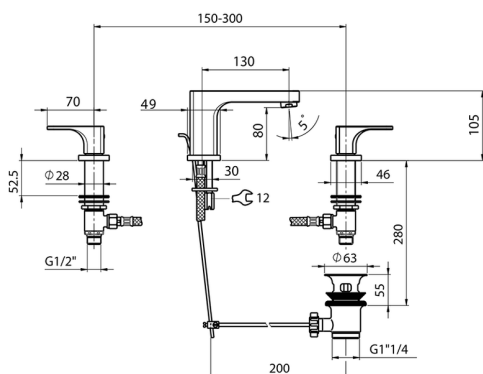

3 hole washbasin mixer CUBIC_CU001020

MODEL **CU001020**

3 hole washbasin mixer, with automatic 1"1/4 automatic pop-up waste

AVAILABLE FINISHINGS

-  **21** 21 Chrome
-  **2B** 2B Polished Nickel
-  **2F** 2F Brushed Nickel
-  **40** 40 Matt Black