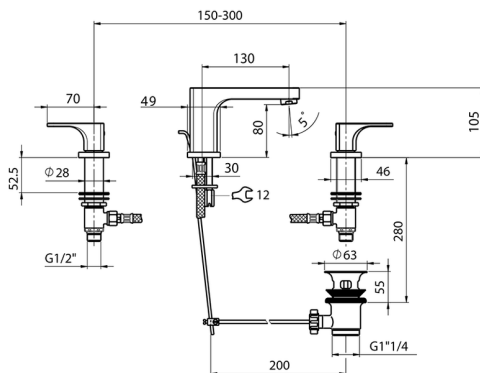

3 hole washbasin mixer CUBIC_CU001020

MODEL **CU001020**

3 hole washbasin mixer, with automatic 1"1/4
automatic pop-up waste

AVAILABLE FINISHINGS

- **21** 21 Chrome
- **2B** 2B Polished Nickel
- **2F** 2F Brushed Nickel
- **40** 40 Matt Black

CHARACTERISTICS

2026-04-08