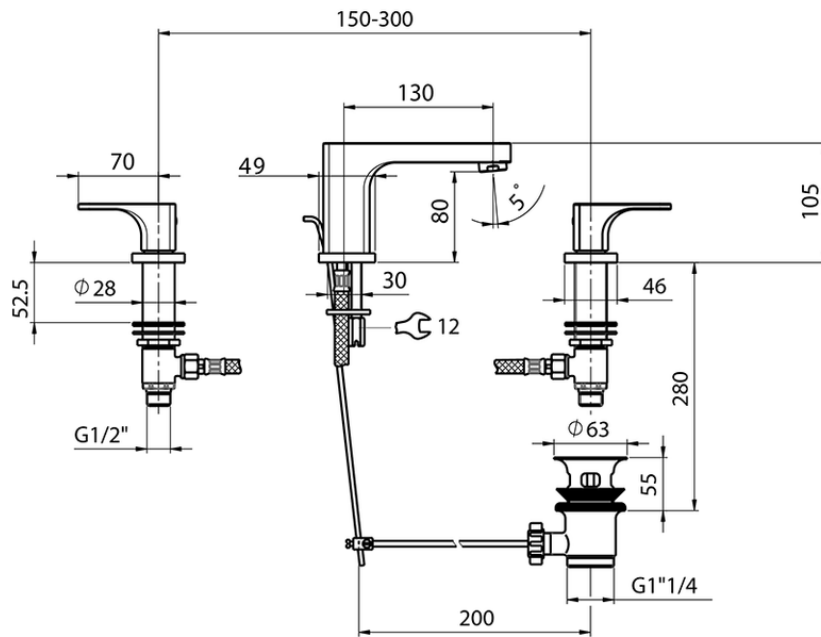

3 hole washbasin mixer CUBIC_CU001020

CU001020

<https://en.cisal.it/3-hole-washbasin-mixer-cubic-cu001020>

2026-06-10