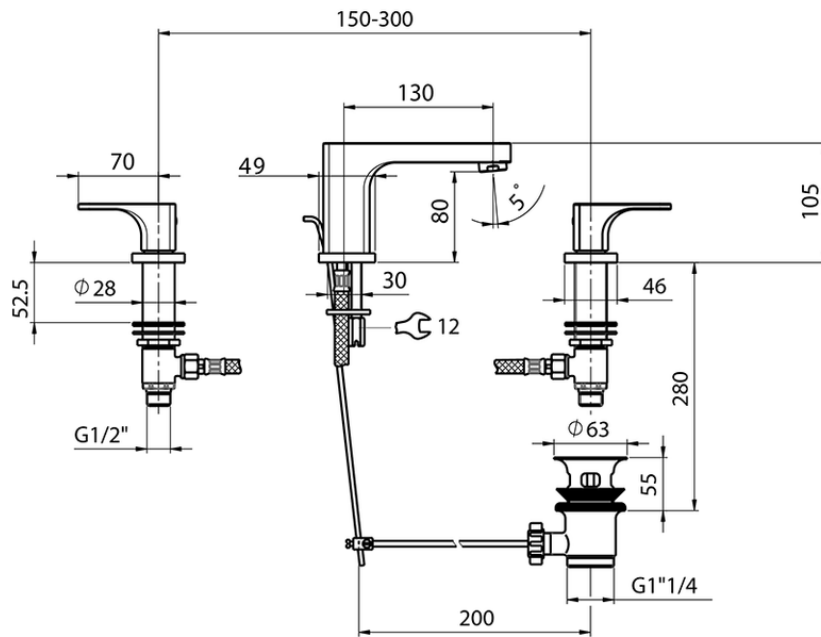

3 hole washbasin mixer CUBIC_CU001020

CU001020

<https://en.cisal.it/3-hole-washbasin-mixer-cubic-cu001020>

2026-04-08