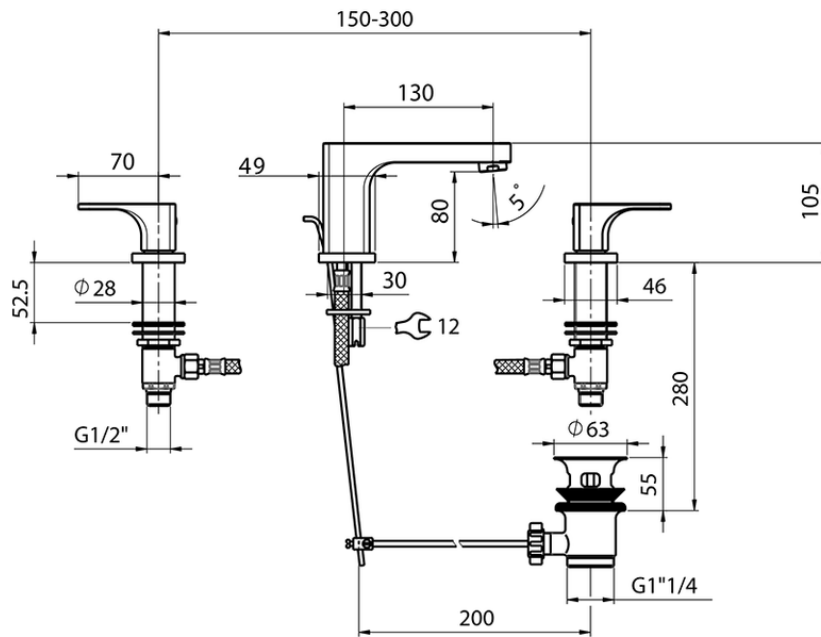

3 hole washbasin mixer CUBIC_CU001020

CU001020

<https://en.cisal.it/3-hole-washbasin-mixer-cubic-cu001020>

2026-04-10