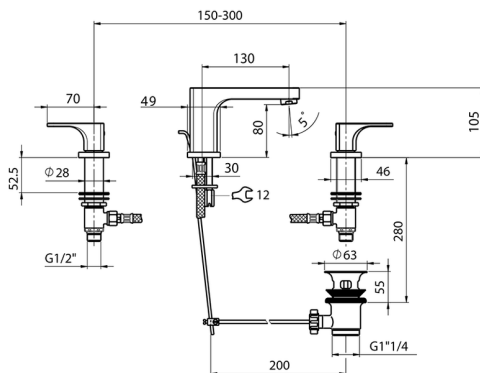

3 hole washbasin mixer CUBIC_CU001020

MODEL **CU001020**

3 hole washbasin mixer, with automatic 1"1/4
automatic pop-up waste

AVAILABLE FINISHINGS

-  **21** 21 Chrome
-  **2B** 2B Polished Nickel
-  **2F** 2F Brushed Nickel
-  **40** 40 Matt Black