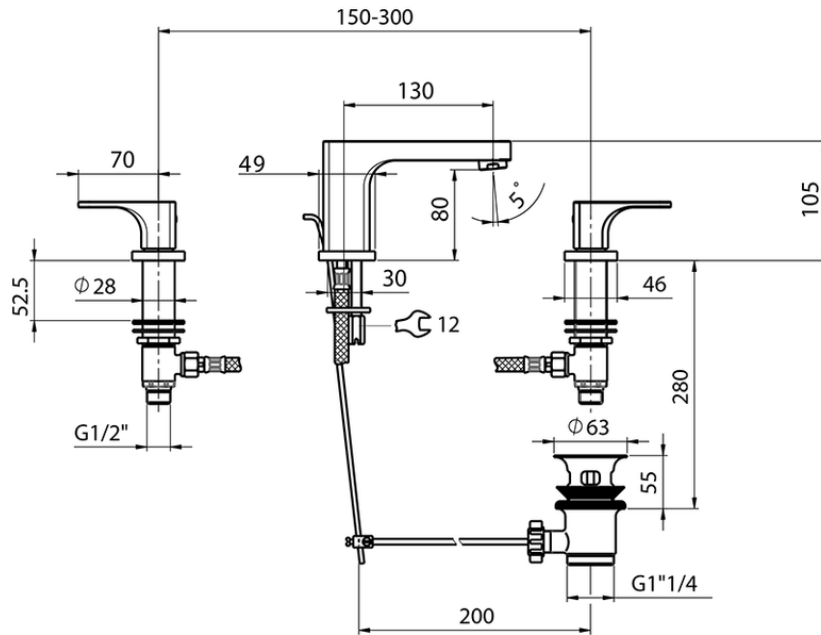

3 hole washbasin mixer CUBIC_CU001020

CU001020

<https://en.cisal.it/3-hole-washbasin-mixer-cubic-cu001020>

2026-06-14