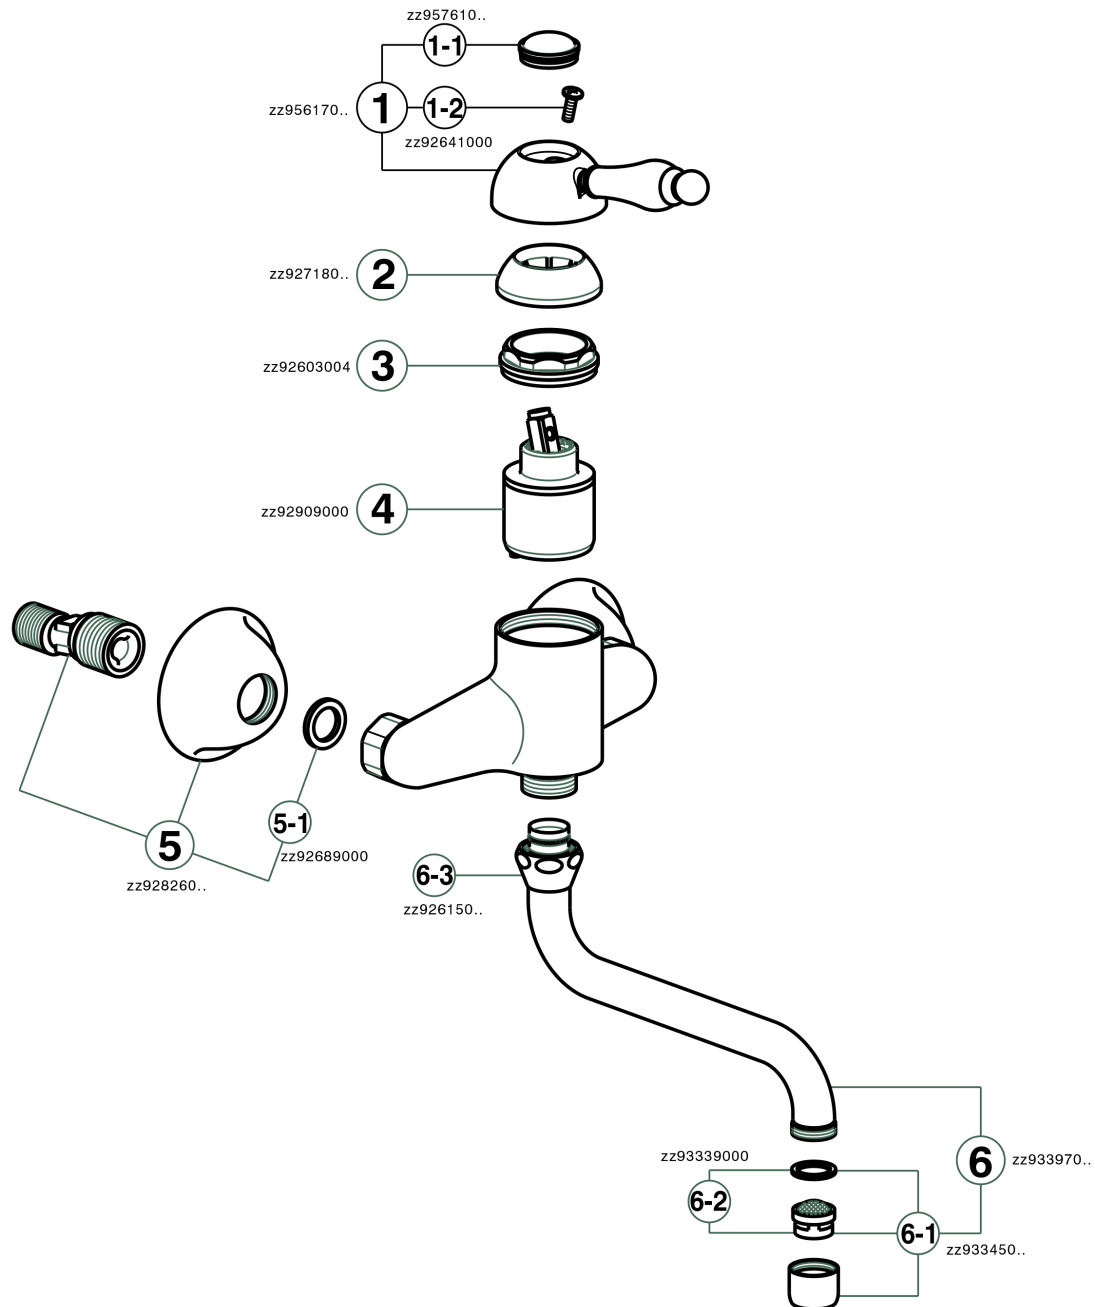

Exposed single lever sink mixer ARCANA EMPRESS_EM000400

MODEL **EM000400**

Exposed single lever sink mixer, swivel spout

AVAILABLE FINISHINGS

-  **21** 21 Chrome
-  **24** 24 Gold
-  **26** 26 Old Copper
-  **27** 27 Old Bronze
-  **2A** 2A Satin Brushed Nickel
-  **74** 74 Chrome/Gold

CHARACTERISTICS

Cartridge Spare Parts **ZZ92909000**

43 mm Cartridge

Exposed single lever sink mixer ARCANA EMPRESS_EM000400

EM000400

<https://en.cisal.it/exposed-single-lever-sink-mixer-arcana-empress-em000400>