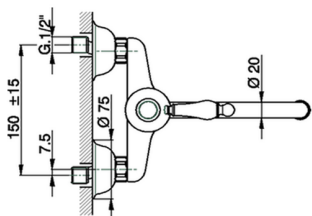

Exposed single lever sink mixer ARCANA EMPRESS_EM000400

MODEL **EM000400**

Exposed single lever sink mixer, swivel spout

AVAILABLE FINISHINGS

-  **21** 21 Chrome
-  **24** 24 Gold
-  **26** 26 Old Copper
-  **27** 27 Old Bronze
-  **2A** 2A Satin Brushed Nickel
-  **74** 74 Chrome/Gold

CHARACTERISTICS

Cartridge Spare Parts **ZZ92909000**

43 mm Cartridge

Exposed single lever sink mixer ARCANA EMPRESS_EM000400

EM000400

<https://en.cisal.it/exposed-single-lever-sink-mixer-arcana-empress-em000400>