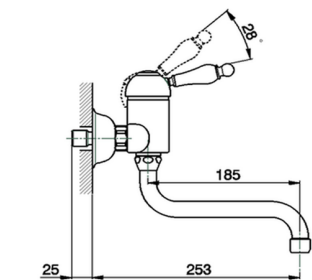

Exposed single lever sink mixer ARCANA EMPRESS_EM000400

MODEL **EM000400**

Exposed single lever sink mixer, swivel spout

AVAILABLE FINISHINGS

-  **21** 21 Chrome
-  **24** 24 Gold
-  **26** 26 Old Copper
-  **27** 27 Old Bronze
-  **2A** 2A Satin Brushed Nickel
-  **74** 74 Chrome/Gold

CHARACTERISTICS

Cartridge Spare Parts **ZZ92909000**

43 mm Cartridge

Exposed single lever sink mixer ARCANA EMPRESS_EM000400

EM000400

<https://en.cisal.it/exposed-single-lever-sink-mixer-arcana-empress-em000400>