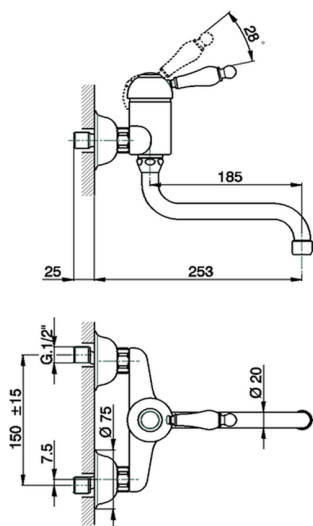

Exposed single lever sink mixer ARCANA EMPRESS_EM000400

MODEL **EM000400**

Exposed single lever sink mixer, swivel spout

AVAILABLE FINISHINGS

-  **21** 21 Chrome
-  **24** 24 Gold
-  **26** 26 Old Copper
-  **27** 27 Old Bronze
-  **2A** 2A Satin Brushed Nickel
-  **74** 74 Chrome/Gold

CHARACTERISTICS

Cartridge Spare Parts **ZZ92909000**

43 mm Cartridge

Exposed single lever sink mixer ARCANA EMPRESS_EM000400

EM000400

<https://en.cisal.it/exposed-single-lever-sink-mixer-arcana-empress-em000400>