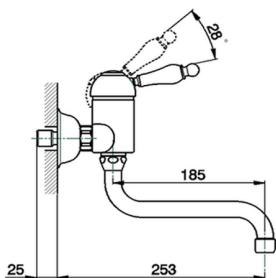

Exposed single lever sink mixer ARCANA EMPRESS_EM000400

MODEL **EM000400**

Exposed single lever sink mixer, swivel spout

AVAILABLE FINISHINGS

-  **21** 21 Chrome
-  **24** 24 Gold
-  **26** 26 Old Copper
-  **27** 27 Old Bronze
-  **2A** 2A Satin Brushed Nickel
-  **74** 74 Chrome/Gold

CHARACTERISTICS

Cartridge Spare Parts **ZZ92909000**

43 mm Cartridge

Exposed single lever sink mixer ARCANA EMPRESS_EM000400

EM000400

<https://en.cisal.it/exposed-single-lever-sink-mixer-arcana-empress-em000400>